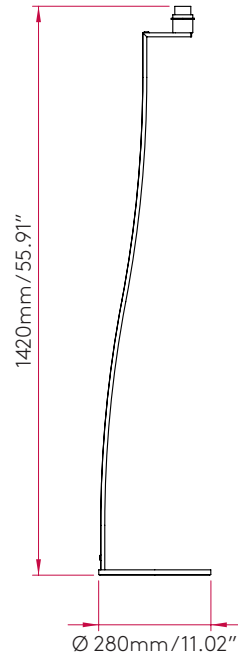

PRODUCT ELEVATIONS

WITHOUT SHADE