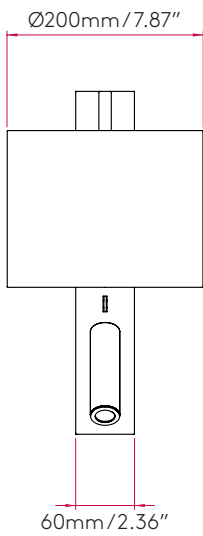

PRODUCT ELEVATIONS

ADDITIONAL INFORMATION

SHADE SOLD SEPARATELY

BOX QUANTITY X6

T: +1 800-240 7071 (toll free)

T: +1 732-428 5551

E: orders@astrolighting.com

us.astrolighting.com