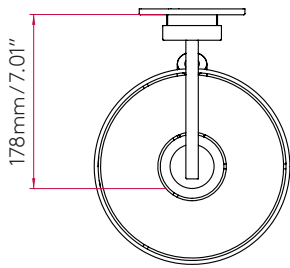

PRODUCT ELEVATIONS

ADDITIONAL INFORMATION

SHADE SOLD SEPARATELY

BOX QUANTITY X6

T: +1 800-240 7071 (toll free)

T: +1 732-428 5551

E: orders@astrolighting.com

us.astrolighting.com