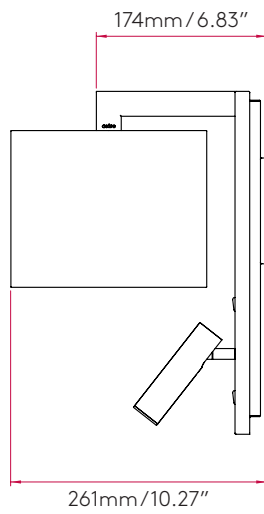

PRODUCT ELEVATIONS

ADDITIONAL INFORMATION

SHADE SOLD SEPARATELY

BOX QUANTITY X6

T: +1 800-240 7071 (toll free)

T: +1 732-428 5551

E: orders@astrolighting.com

us.astrolighting.com