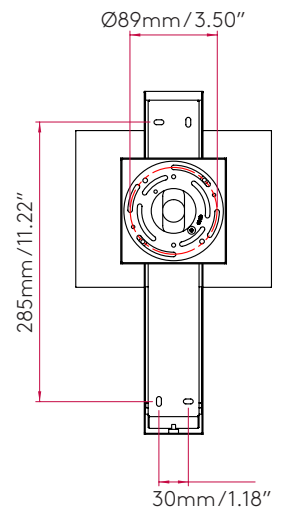

PRODUCT ELEVATIONS

ADDITIONAL INFORMATION

SHADE SOLD SEPARATELY

BOX QUANTITY X6

T: +1 800-240 7071 (toll free)

T: +1 732-428 5551

E: orders@astrolighting.com

us.astrolighting.com