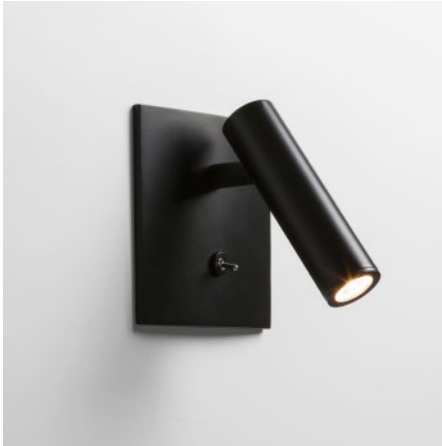

ENNA SQUARE SWITCHED 7755

SKU 1058049

astro

PRODUCT SPECIFICATION

GENERAL

FINISH:	Black	GROSS WEIGHT:	To Be Advised
MAIN MATERIAL:	Metal - Aluminium	CLASS:	cETLus (Class I)
DIMENSIONS:	H:110mm W:110mm D:130mm H:4.33" W:4.33" D:5.11"	LISTING LOCATION:	Dry
INSTALLATION ORIENTATION:	Wall Mount - Vertical	FITTING METHOD:	4" Octagon Box
CUT OUT HOLE:	Not Applicable	ADA COMPLIANT:	Yes
RECESS DEPTH:	31mm/1.22"	IC RATING:	Not Applicable
FIRE RATING:	Not Applicable	VOLTAGE:	Mains 120 (V)
CABLE LENGTH:	Not Applicable		

LAMP

LIGHT SOURCE:	High Power LED	MACADAM ELIPSE:	3-Step
MAXIMUM WATTAGE:	3W	UGR:	Not Applicable
MAXIMUM LAMP LENGTH:	Not Applicable	BEAM ANGLE:	To Be Advised
LAMP INCLUDED?	Yes (Integral)	TILT ADJUSTMENT ANGLE:	90 (Degrees)
DELIVERED LUMENS:	To Be Advised	ROTATION ADJUSTMENT ANGLE:	330 (Degrees)
COLOR TEMP:	2700K	AVERAGE LIFESPAN:	To Be Advised
CRI:	80	L70:	To Be Advised
R9:	To Be Advised		