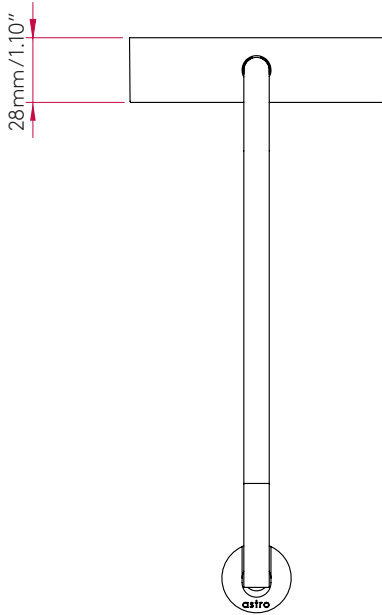

PRODUCT SPECIFICATION

GENERAL

FINISH:	Matt Gold	GROSS WEIGHT:	To Be Advised
MAIN MATERIAL:	Metal - Aluminium	CLASS:	cETLus (Class I)
DIMENSIONS:	H: 175mm D: 249mm DIA: 110mm H: 6.89" D: 9.80" DIA: 4.33"	LISTING LOCATION:	Dry
INSTALLATION ORIENTATION:	Wall Mount	FITTING METHOD:	4" Octagon Box
CUT OUT HOLE:	Not Applicable	ADA COMPLIANT:	No
RECESS DEPTH:	Not Applicable	IC RATING:	Not Applicable
FIRE RATING:	Not Applicable	VOLTAGE:	Mains 120 (V)
CABLE LENGTH:	Not Applicable		

LAMP

LIGHT SOURCE:	High Power LED	MACADAM ELIPSE:	3-Step
MAXIMUM WATTAGE:	1 x 3W	UGR:	To Be Advised
MAXIMUM LAMP LENGTH:	Not Applicable	BEAM ANGLE:	To Be Advised
LAMP INCLUDED?	Yes (Integral)	TILT ADJUSTMENT ANGLE:	90 (Degrees)
DELIVERED LUMENS:	104.98 (lm)	ROTATION ADJUSTMENT ANGLE:	330 (Degrees)
COLOR TEMP:	2700 (K)	AVERAGE LIFESPAN:	To Be Advised
CRI:	80	L70:	To Be Advised
R9:	7.5		

ADDITIONAL INFORMATION

BOX QUANTITY X6

PRODUCT ELEVATIONS

TOP

SIDE

FRONT

BACK