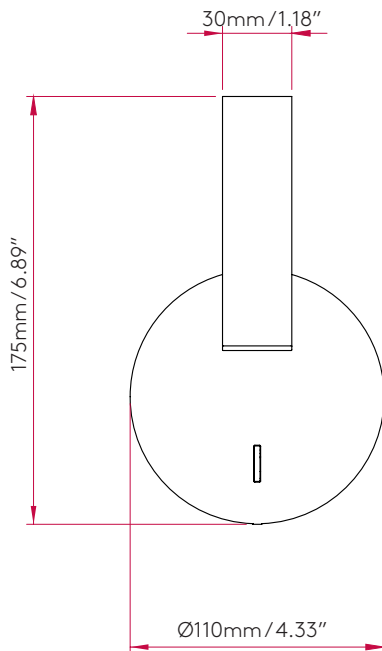

PRODUCT SPECIFICATION

GENERAL

FINISH:	Matt Gold	GROSS WEIGHT:	To Be Advised
MAIN MATERIAL:	Metal - Aluminium	CLASS:	cETLus (Class I)
DIMENSIONS:	H: 175mm D: 249mm DIA: 110mm H: 6.89" D: 9.80" DIA: 4.33"	LISTING LOCATION:	Dry
INSTALLATION ORIENTATION:	Wall Mount	FITTING METHOD:	4" Octagon Box
CUT OUT HOLE:	Not Applicable	ADA COMPLIANT:	No
RECESS DEPTH:	Not Applicable	IC RATING:	Not Applicable
FIRE RATING:	Not Applicable	VOLTAGE:	Mains 120 (V)
CABLE LENGTH:	Not Applicable		

LAMP

LIGHT SOURCE:	High Power LED	MACADAM ELIPSE:	3-Step
MAXIMUM WATTAGE:	1 x 3W	UGR:	To Be Advised
MAXIMUM LAMP LENGTH:	Not Applicable	BEAM ANGLE:	To Be Advised
LAMP INCLUDED?	Yes (Integral)	TILT ADJUSTMENT ANGLE:	90 (Degrees)
DELIVERED LUMENS:	104.98 (lm)	ROTATION ADJUSTMENT ANGLE:	330 (Degrees)
COLOR TEMP:	2700 (K)	AVERAGE LIFESPAN:	To Be Advised
CRI:	80	L70:	To Be Advised
R9:	7.5		

ADDITIONAL INFORMATION

BOX QUANTITY X6

PRODUCT ELEVATIONS

TOP

SIDE

FRONT

BACK