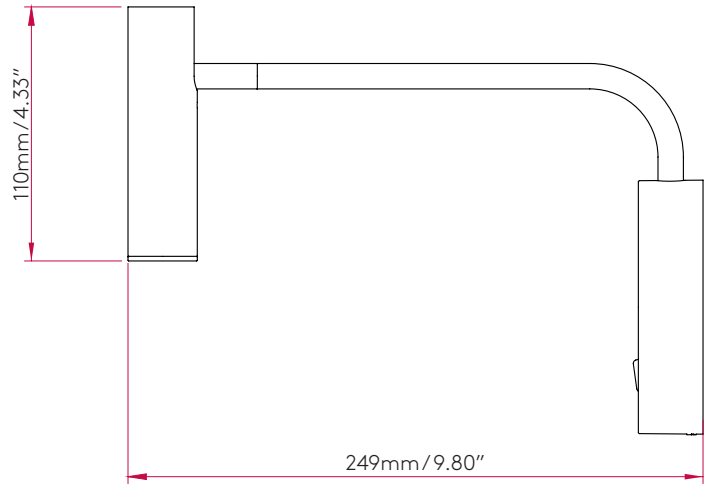

PRODUCT SPECIFICATION

GENERAL

FINISH:	Matt Gold	GROSS WEIGHT:	To Be Advised
MAIN MATERIAL:	Metal - Aluminium	CLASS:	cETLus (Class I)
DIMENSIONS:	H: 175mm D: 249mm DIA: 110mm H: 6.89" D: 9.80" DIA: 4.33"	LISTING LOCATION:	Dry
INSTALLATION ORIENTATION:	Wall Mount	FITTING METHOD:	4" Octagon Box
CUT OUT HOLE:	Not Applicable	ADA COMPLIANT:	No
RECESS DEPTH:	Not Applicable	IC RATING:	Not Applicable
FIRE RATING:	Not Applicable	VOLTAGE:	Mains 120 (V)
CABLE LENGTH:	Not Applicable		

LAMP

LIGHT SOURCE:	High Power LED	MACADAM ELIPSE:	3-Step
MAXIMUM WATTAGE:	1 x 3W	UGR:	To Be Advised
MAXIMUM LAMP LENGTH:	Not Applicable	BEAM ANGLE:	To Be Advised
LAMP INCLUDED?	Yes (Integral)	TILT ADJUSTMENT ANGLE:	90 (Degrees)
DELIVERED LUMENS:	104.98 (lm)	ROTATION ADJUSTMENT ANGLE:	330 (Degrees)
COLOR TEMP:	2700 (K)	AVERAGE LIFESPAN:	To Be Advised
CRI:	80	L70:	To Be Advised
R9:	7.5		

ADDITIONAL INFORMATION

BOX QUANTITY X6

PRODUCT ELEVATIONS

TOP

SIDE

FRONT

BACK