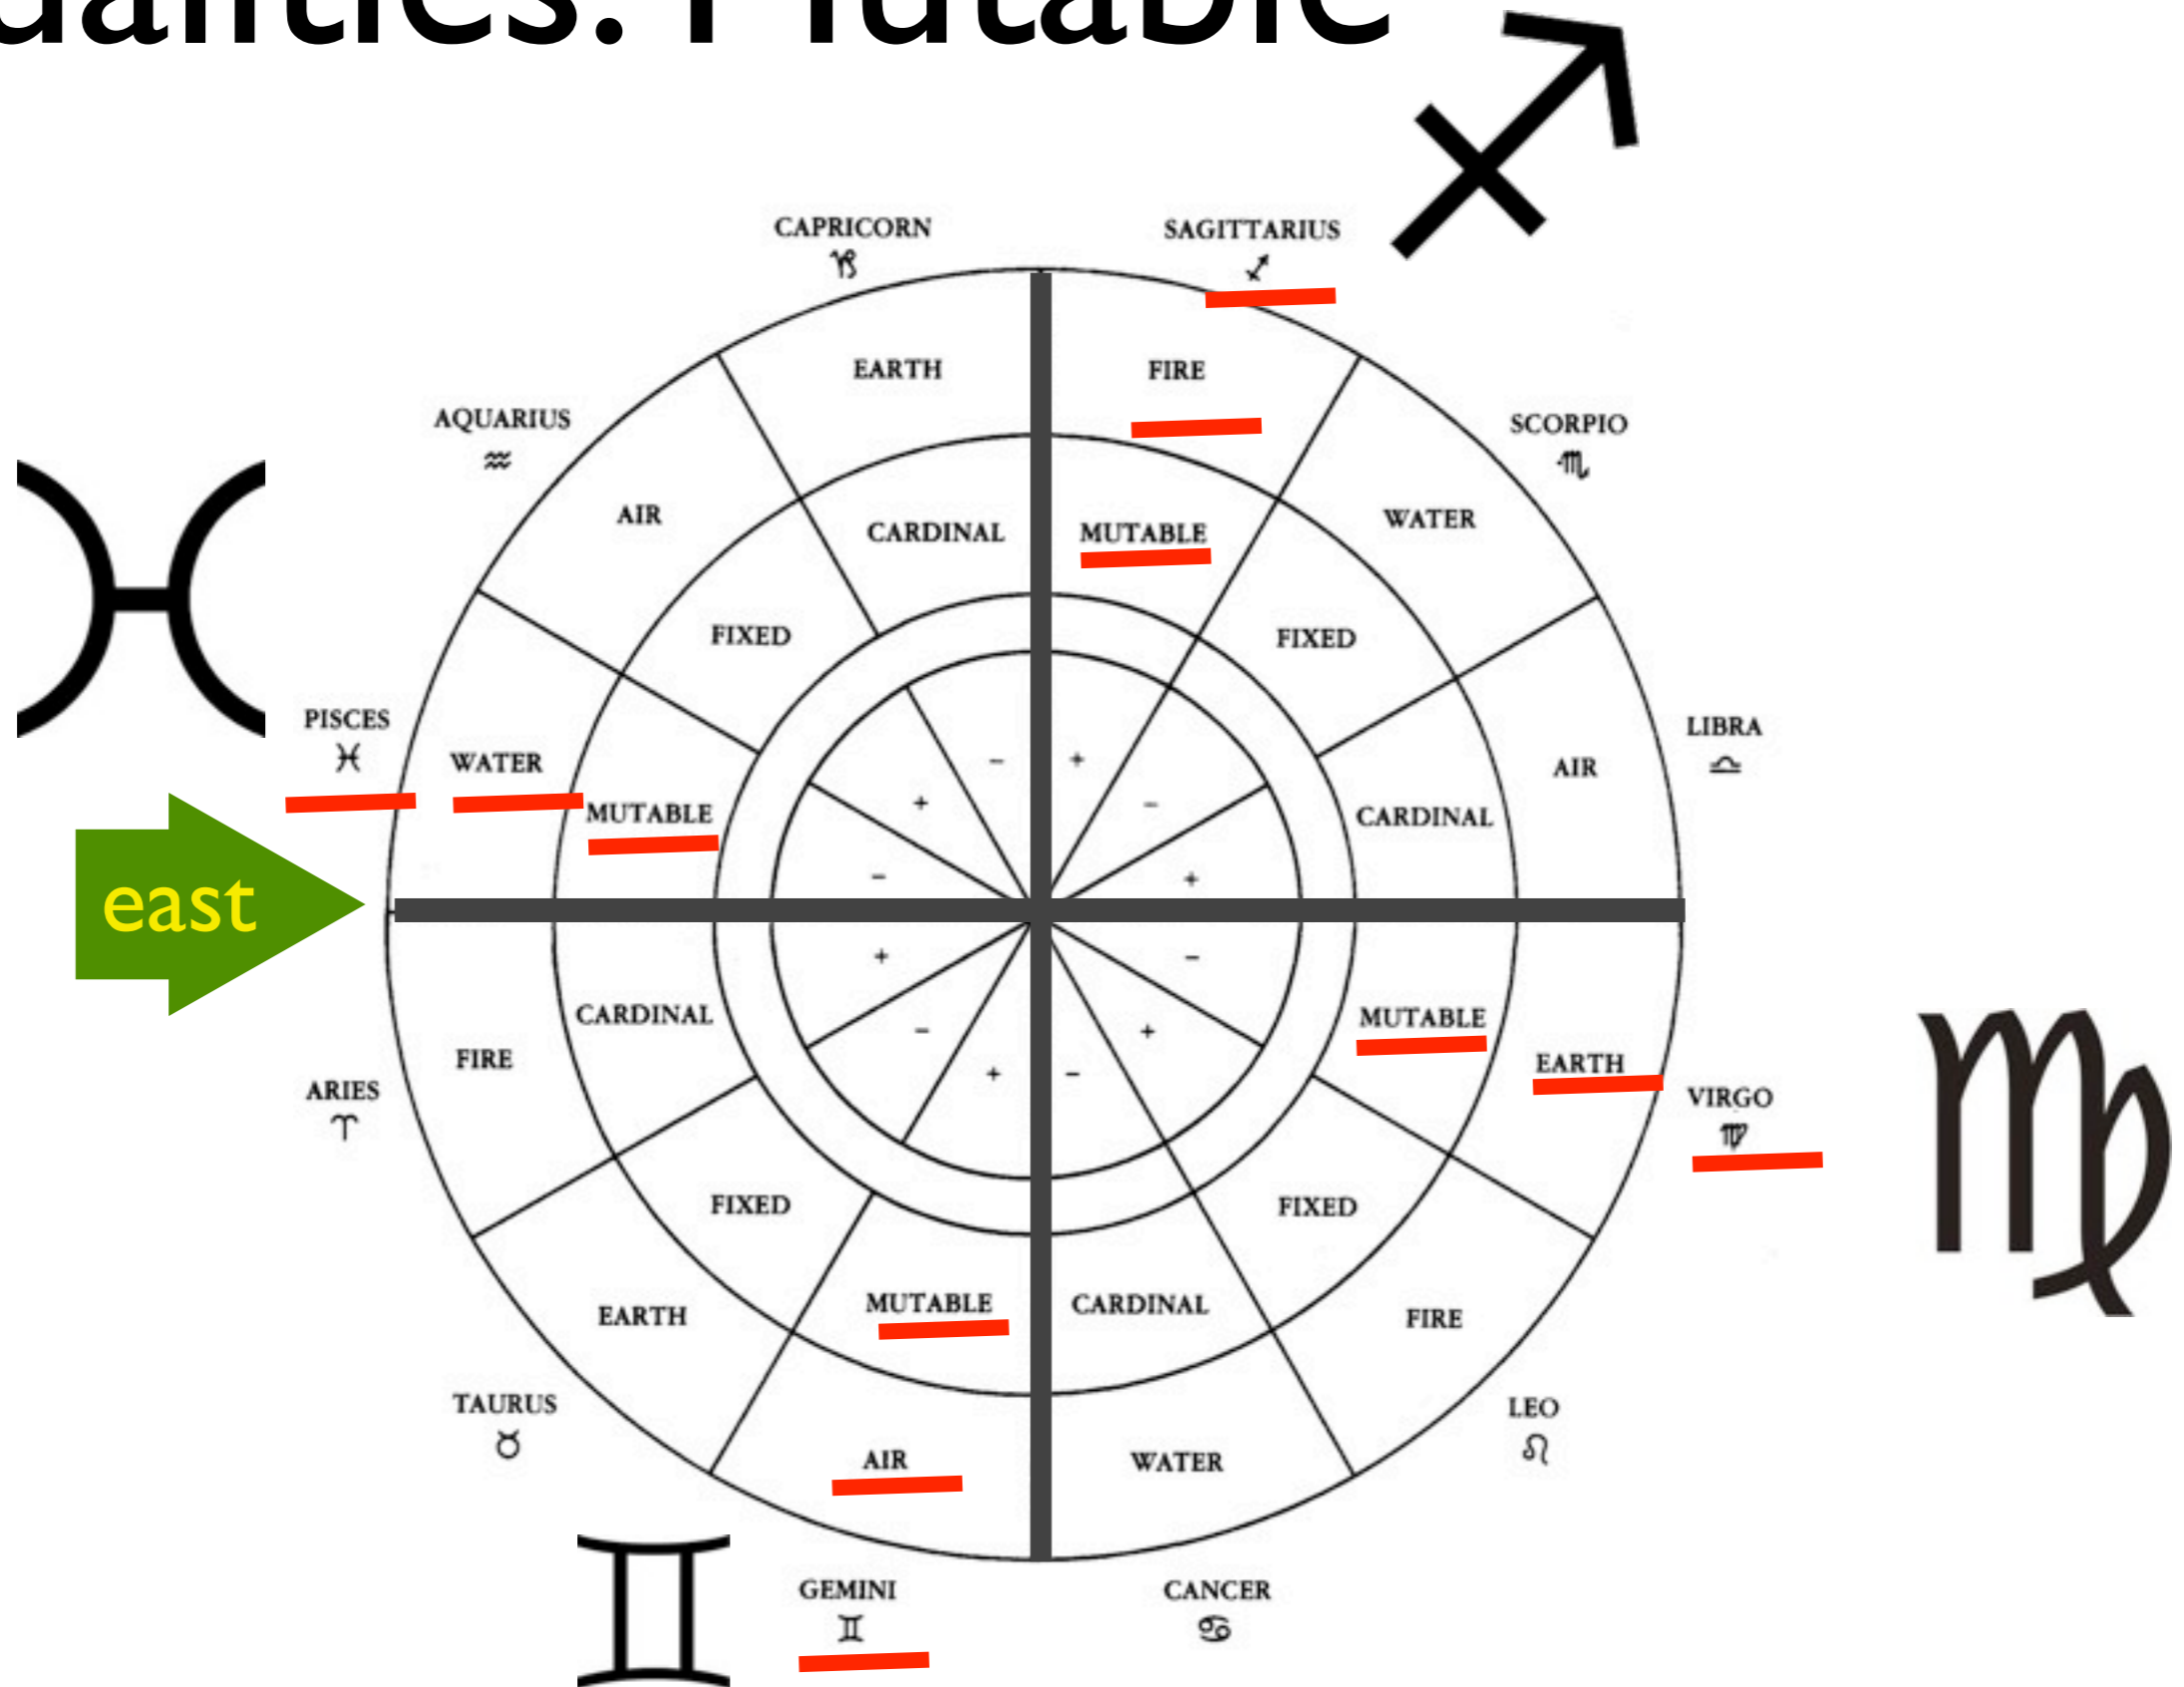

Qualities: Mutable

DAY TIME

NIGHT TIME

Qualities: Mutable

Qualities: Mutable

The **Mutable Signs** represent the completion phase. Once a lesson is learned there is a readiness to move on, to incorporate the learning as part of the growth process and to get on with the next phase whatever that might be. There is a flexibility and comfort with change associated with these signs, a distinct reaction to the signs that came before them. Transitional.