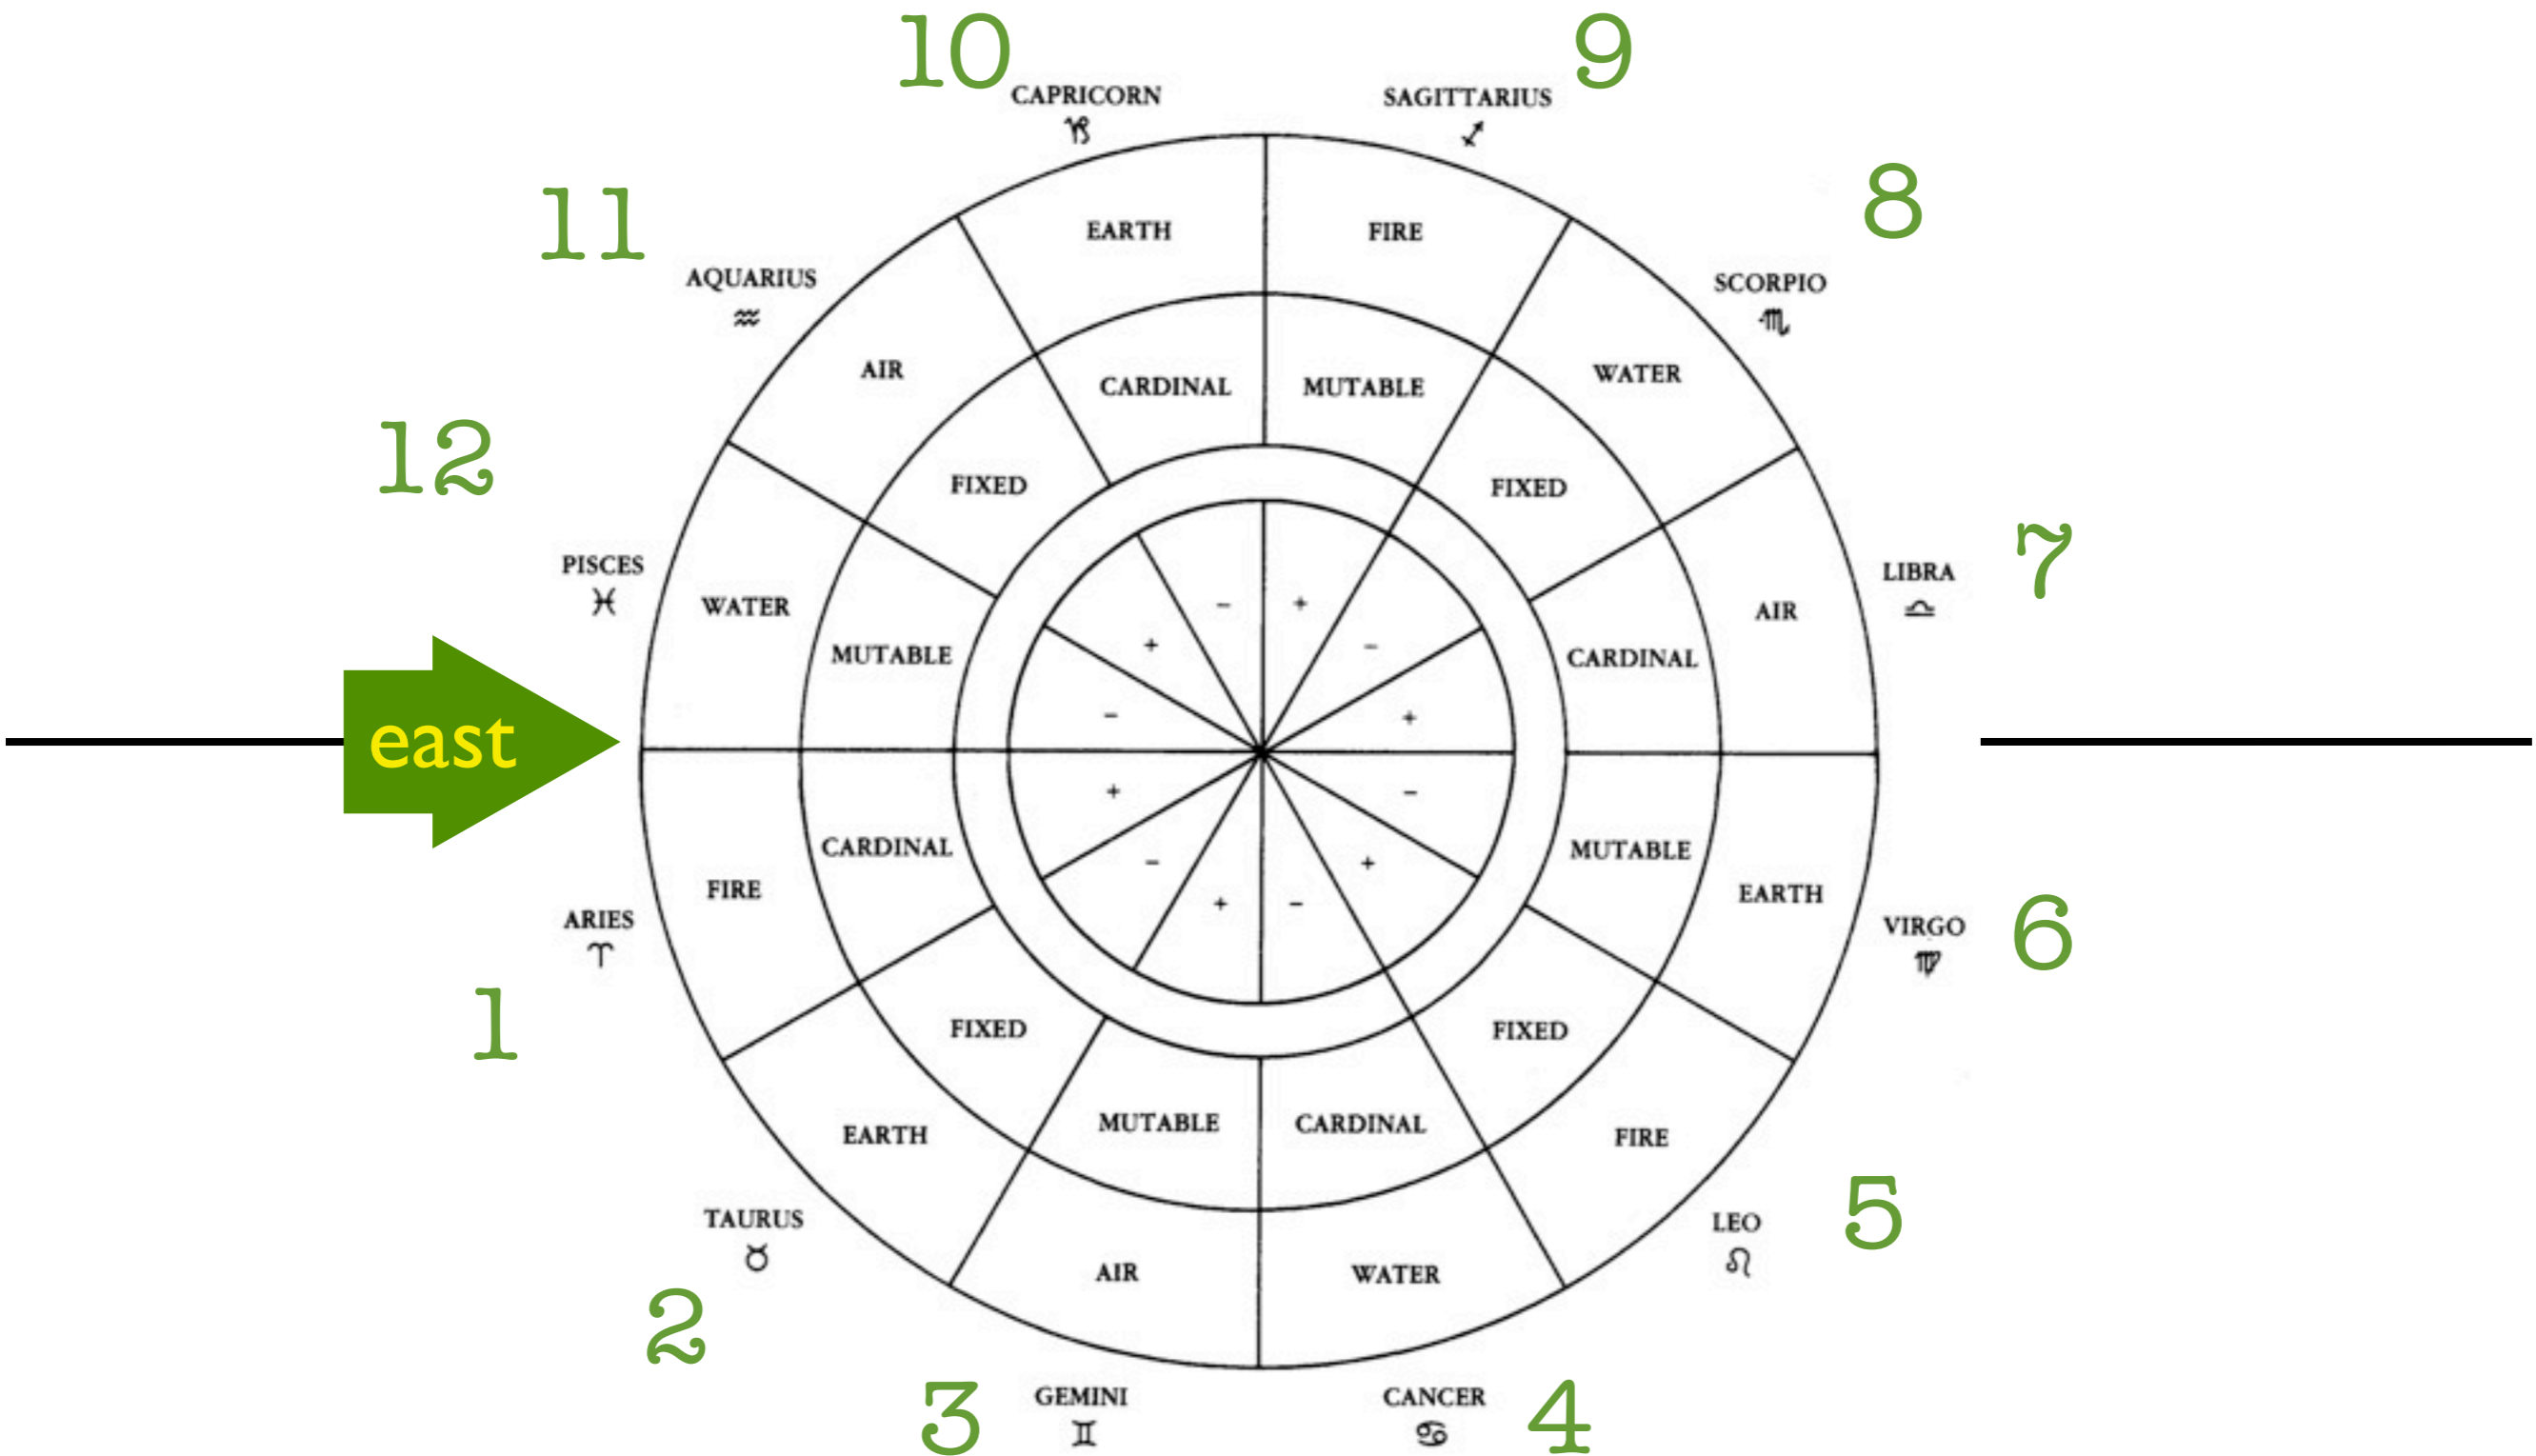

Tropical/Equinox True Node

See you next week!

Qualities

Qualities: Turning Points

Qualities: Turning Points

Qualities: Turning Points

Signs in the *same quality* are in **square** aspect to one another. In other words, they are 90° apart.