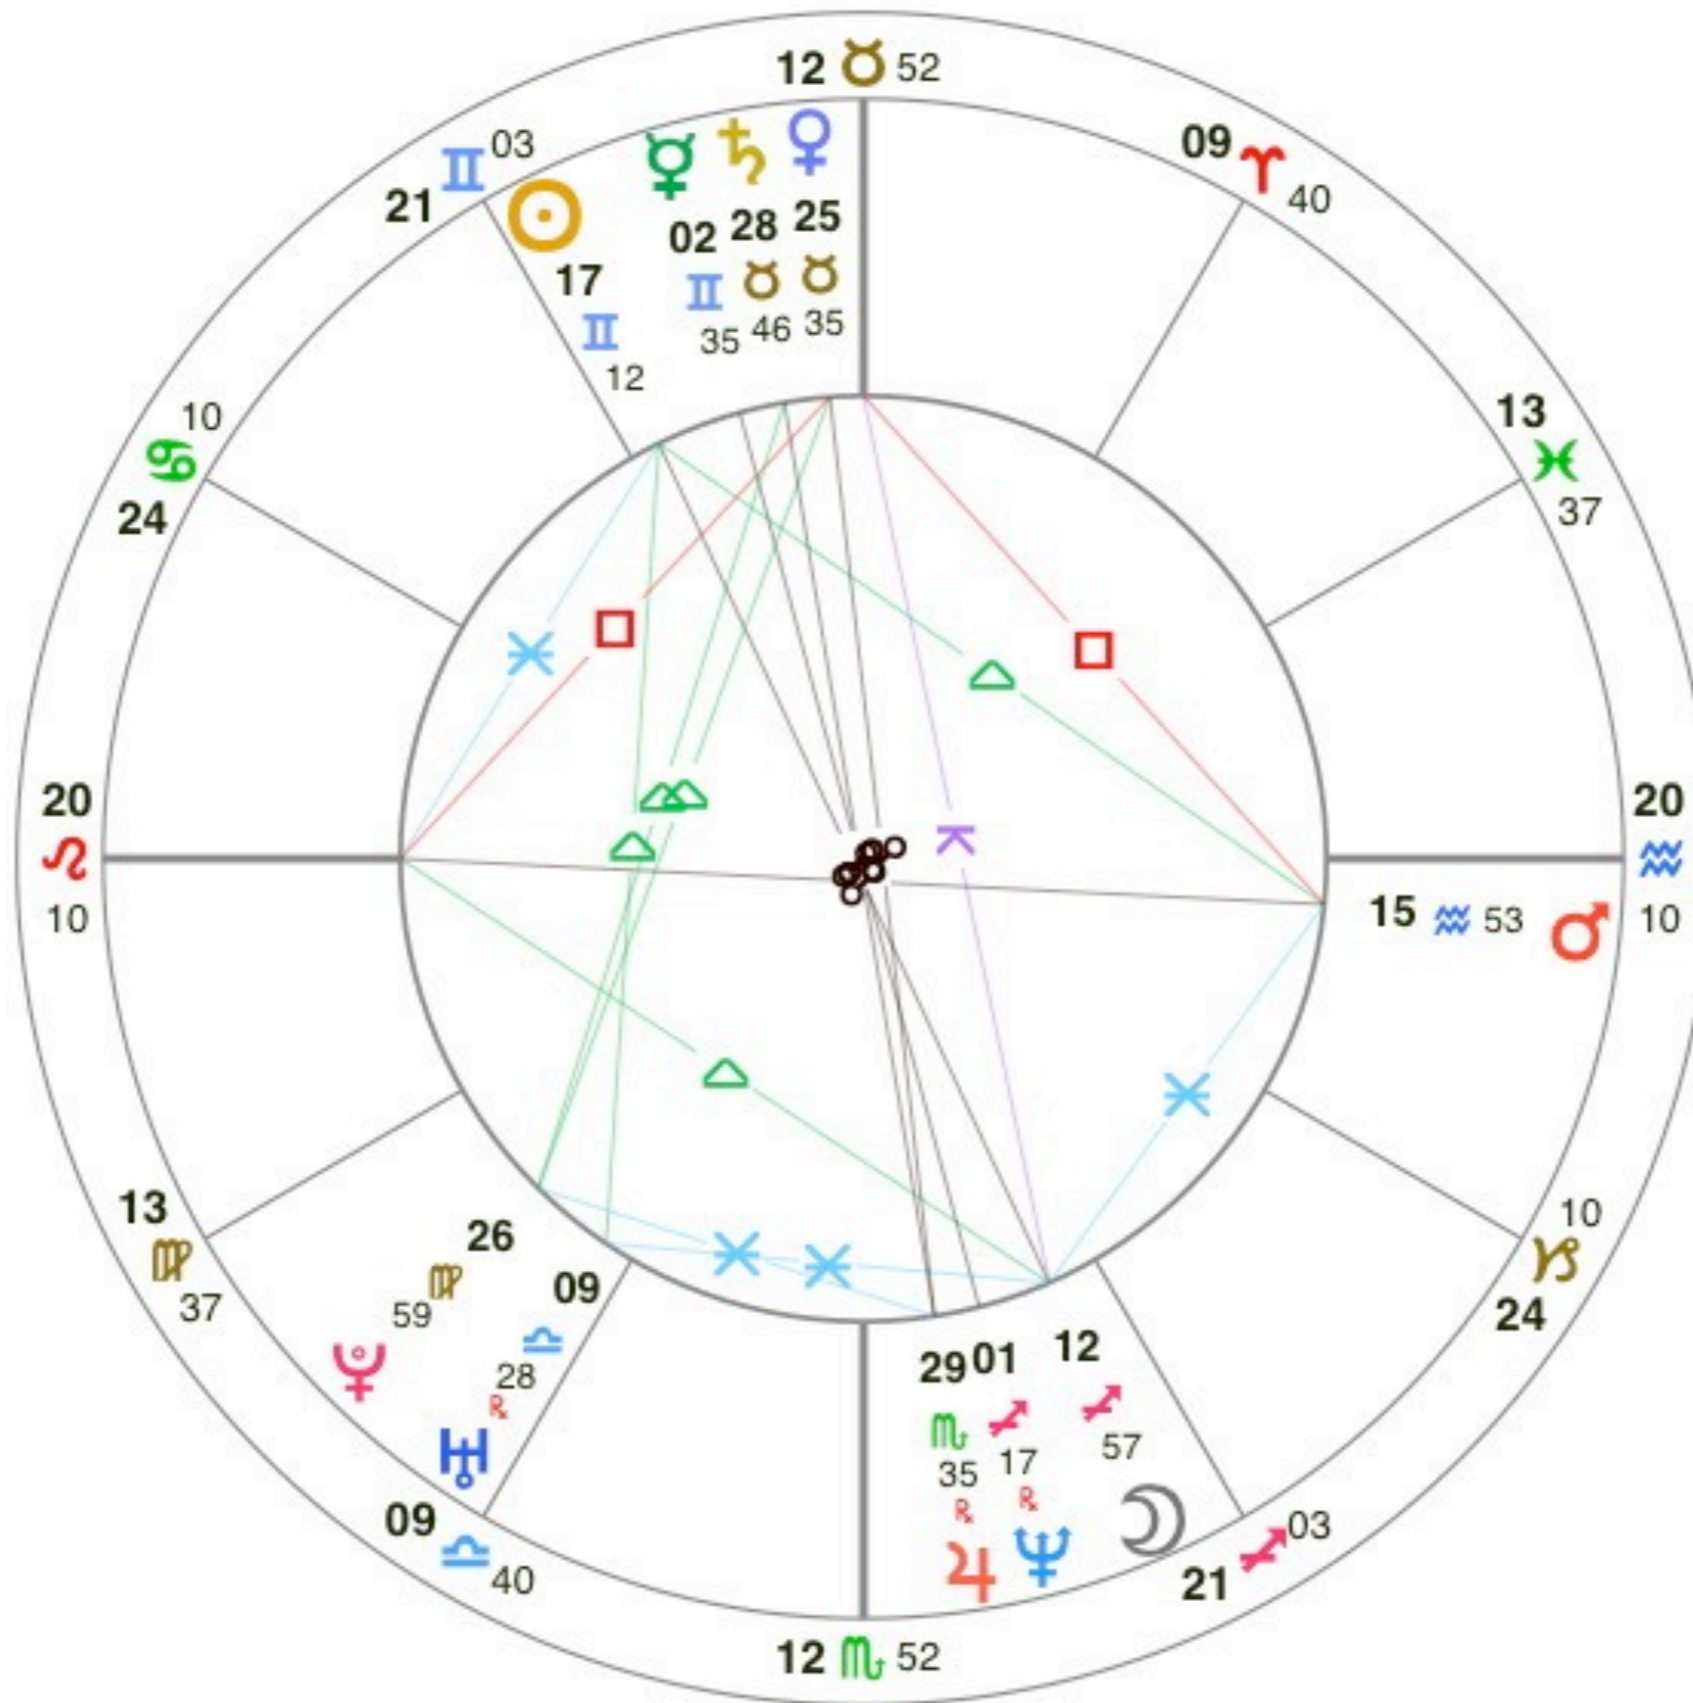

Elements: Earth

Elements: Earth

Taurus

Virgo

Capricorn

The earth person “is much more interested in what is going on at this moment in this world, how to deal with it, how to master it, how to build security and safety in a chaotic cosmos, how to apply his skills to carve out for himself a life that his productive and useful.”

Susan Derwin
 Natal Chart
 Monday, June 20, 1960
 4:27:00 AM EST
 Durham, North Carolina
 Tropical Regiomontanus True Node

Holly McIntyre

Natal Chart

Tuesday, June 8, 1971

10:37:00 AM CDT

St Louis, Missouri

Tropical/Equinox True Node

See you next week!

Qualities

Qualities: Turning Points

Qualities: Turning Points

Qualities: Turning Points

Signs in the *same quality* are in **square** aspect to one another. In other words, they are 90° apart.

Home: The warmth of the **Summer** begins with the sign **Cancer**, the emotional core of the zodiac. Cancer is the sign of the mothering spirit, the source of safety, protection and unconditional love.