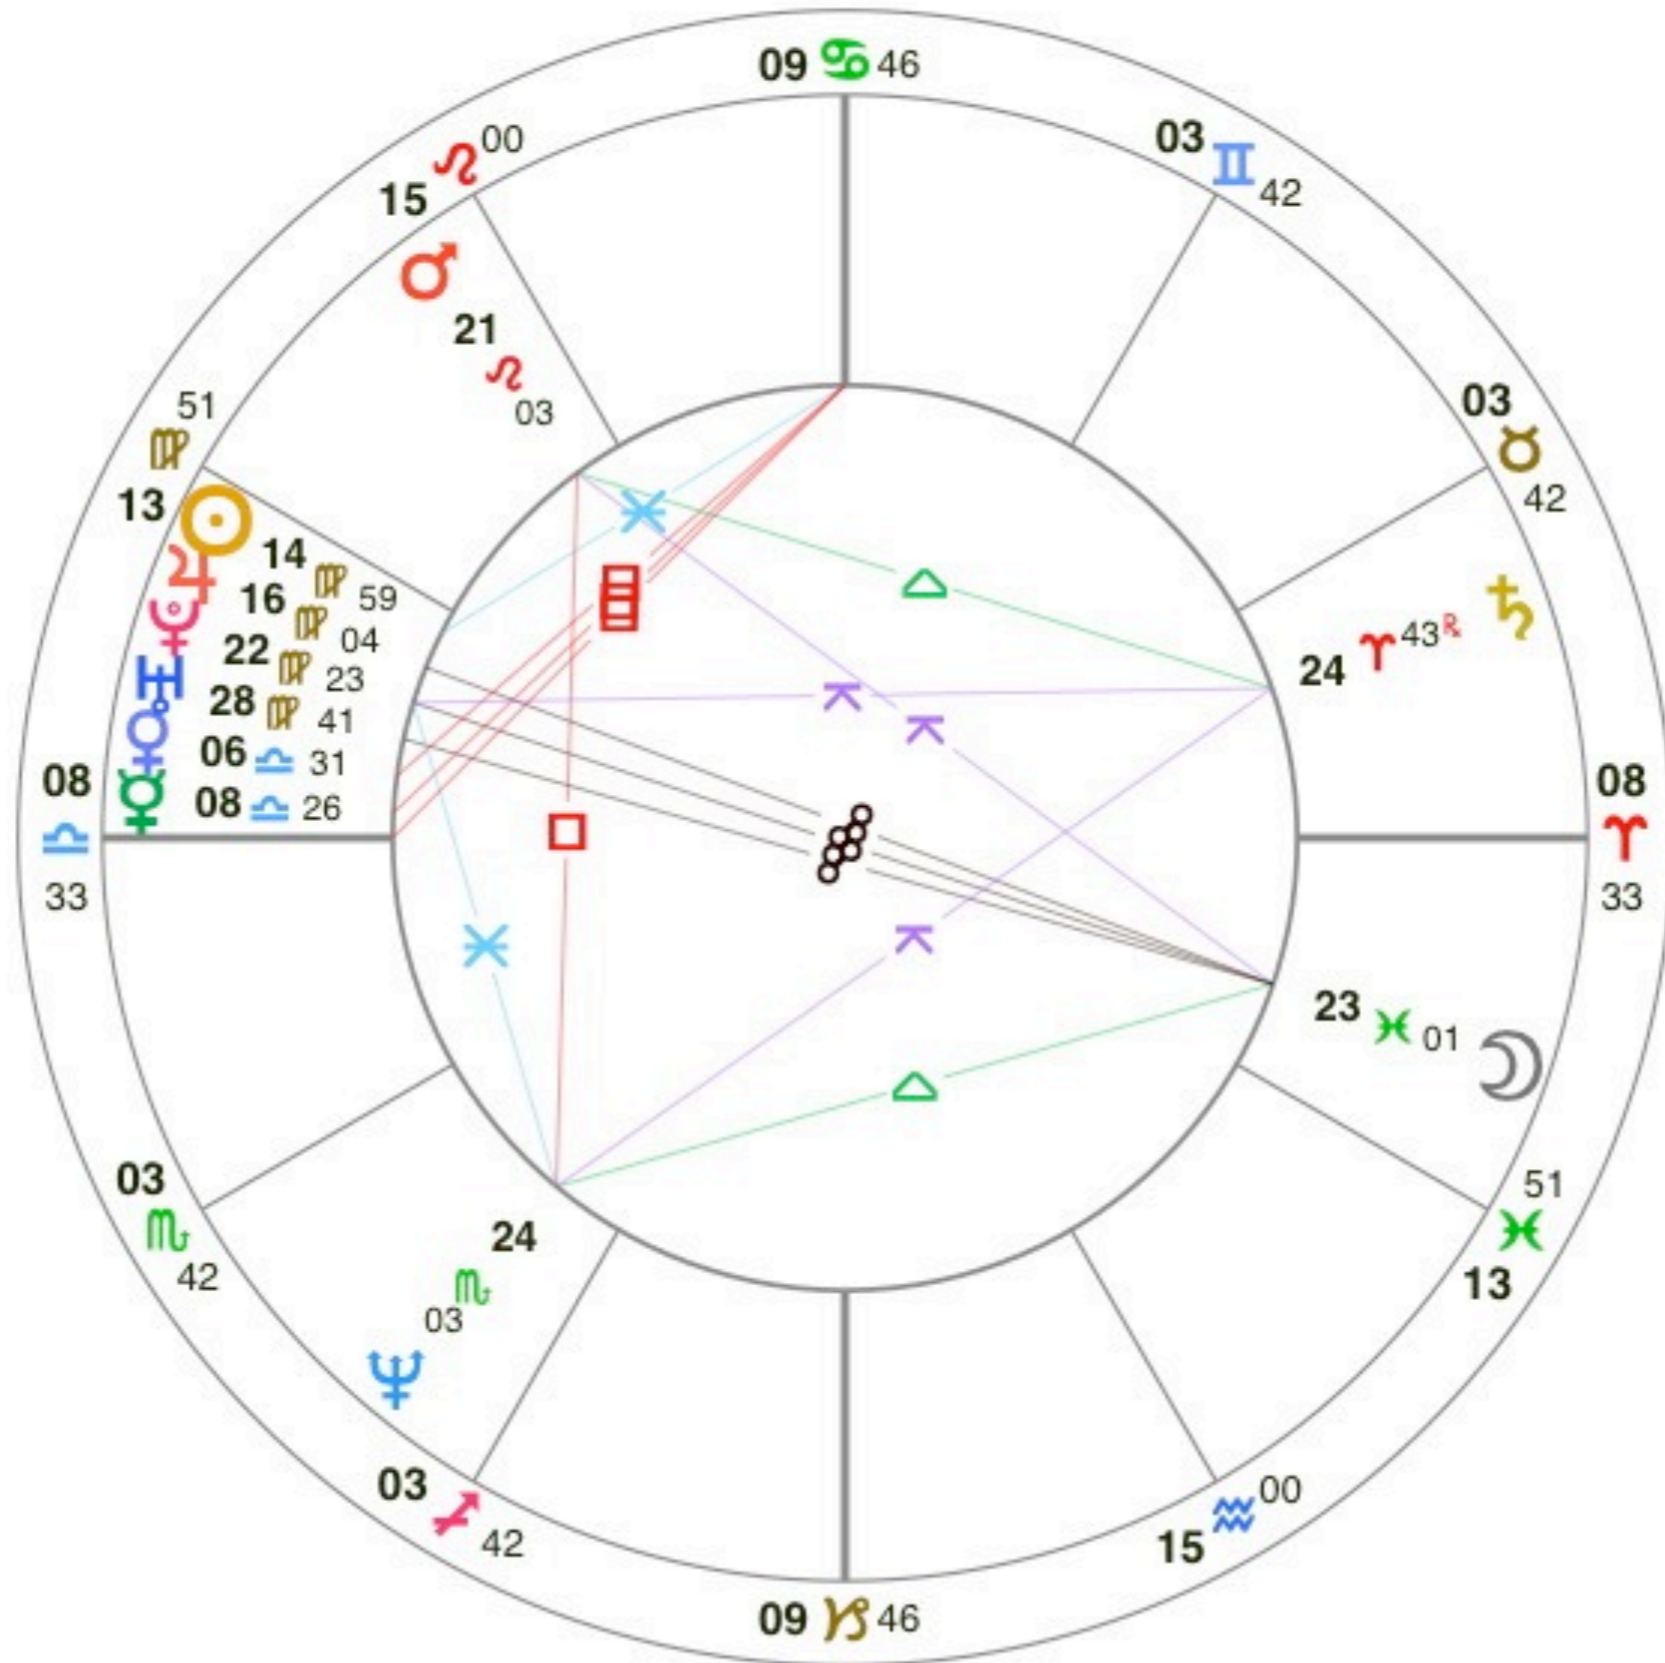

Michael The Standard

Natal Chart

Saturday, September 7, 1968

8:54:00 AM CDT

Kansas City, Missouri

Tropical Region/Paras True Node