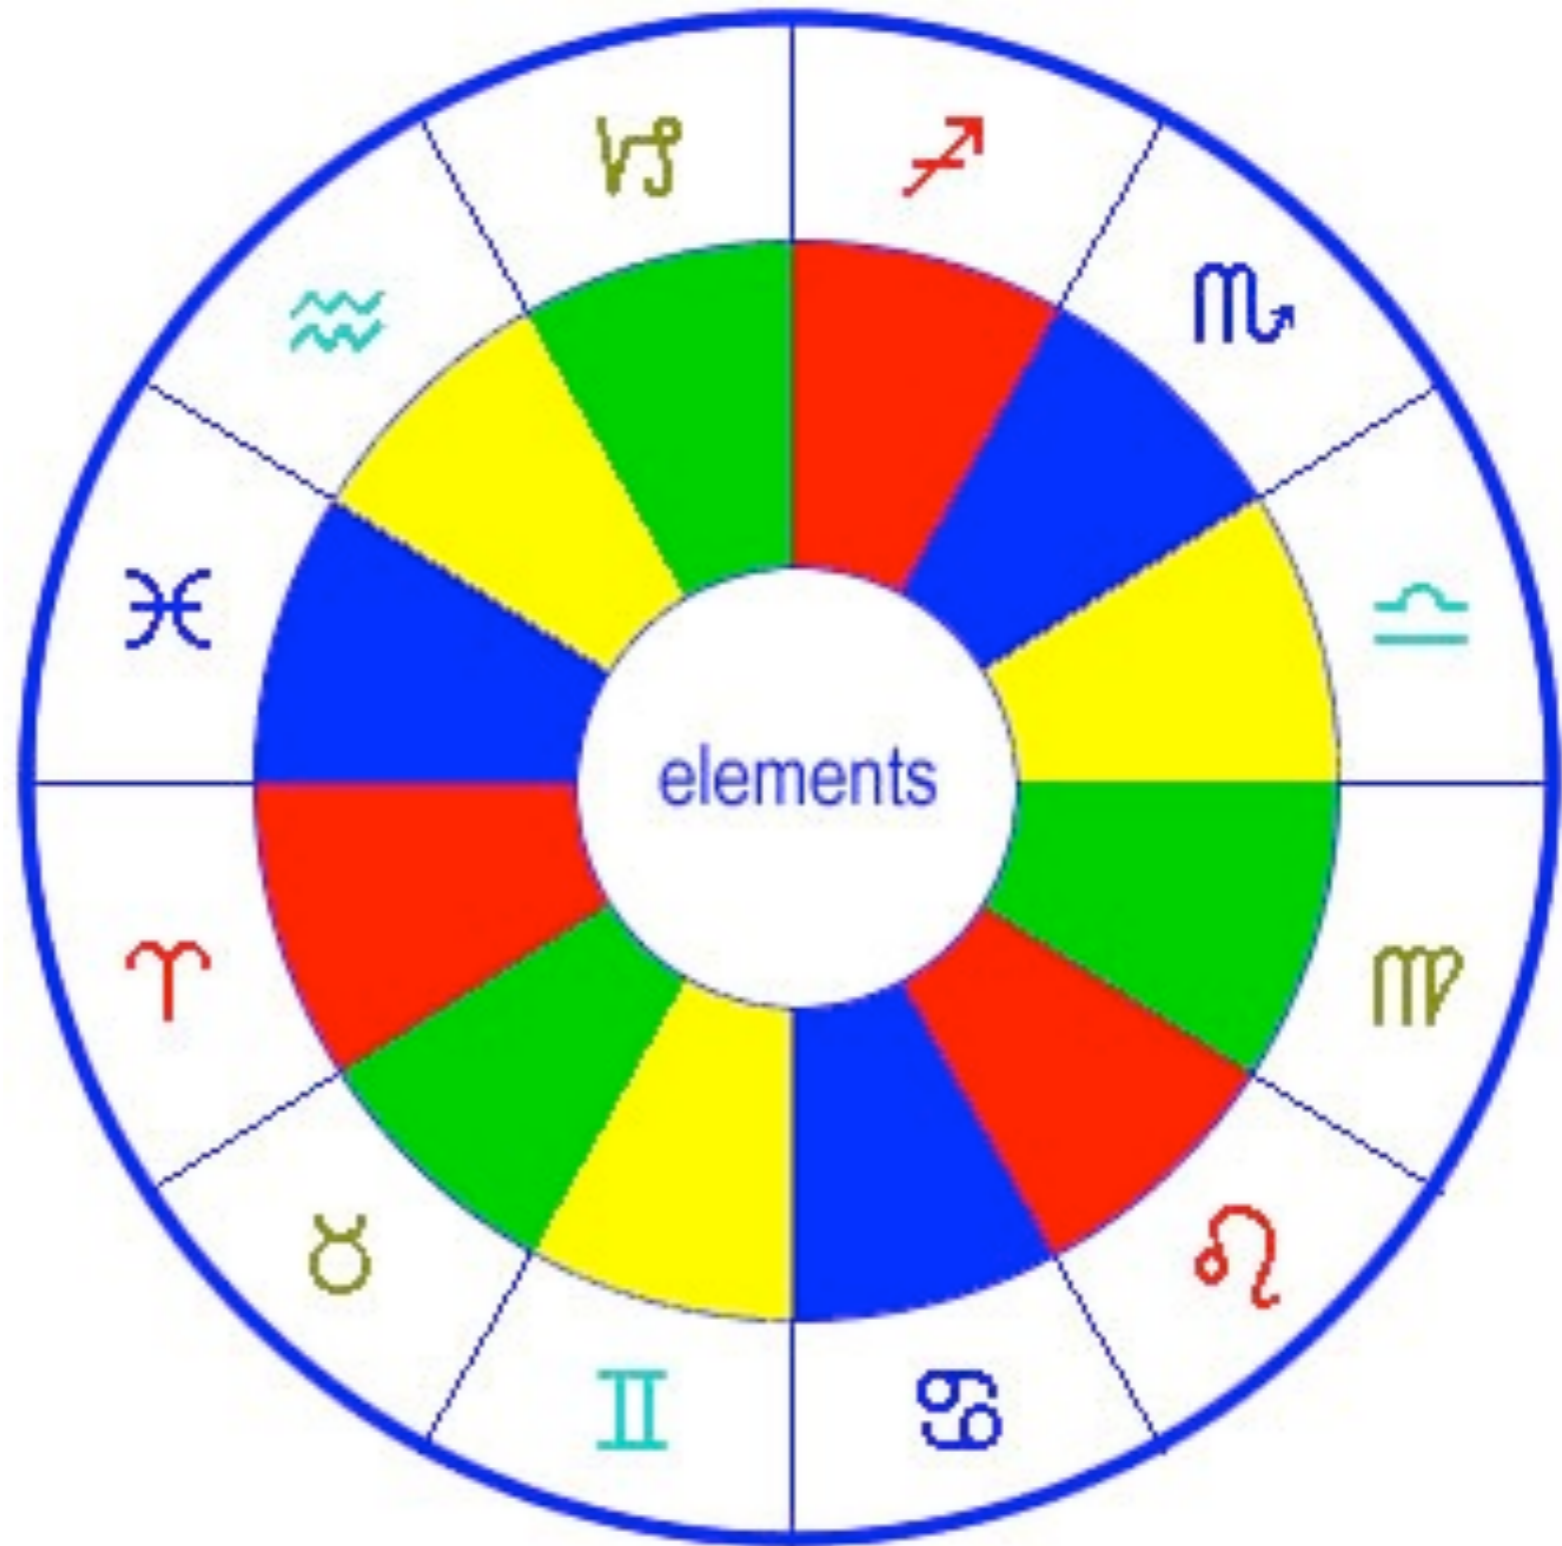

Water

Elements: Fire

Elements: Fire

♈ Aries

♌ Leo

♐ Sagittarius

Fire “is the energy of spirit and operates within the universe by energizing and transforming.”

Robert Hand

Elements: Earth

Elements: Earth

Taurus

Virgo

Capricorn

The earth person “is much more interested in what is going on at this moment in this world, how to deal with it, how to master it, how to build security and safety in a chaotic cosmos, how to apply his skills to carve out for himself a life that his productive and useful.”