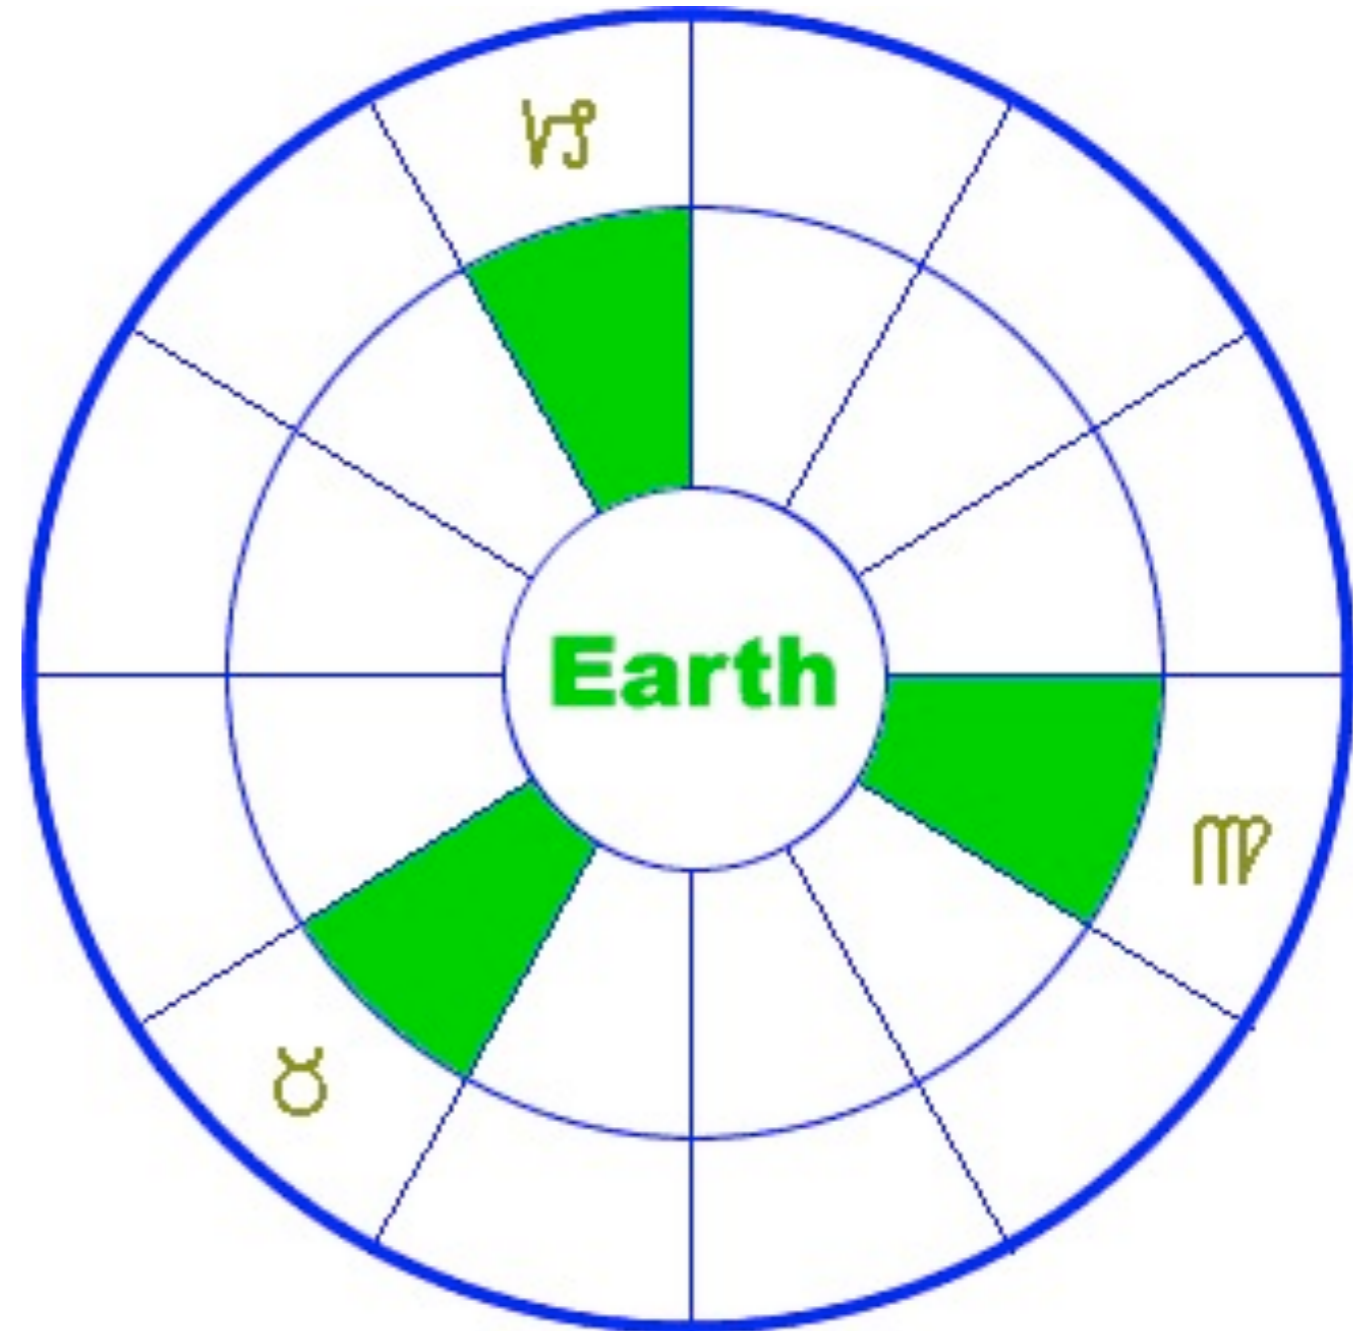

Elements: Earth

Taurus

Virgo

Capricorn

The earth person “is much more interested in what is going on at this moment in this world, how to deal with it, how to master it, how to build security and safety in a chaotic cosmos, how to apply his skills to carve out for himself a life that his productive and useful.”

Liz Greene