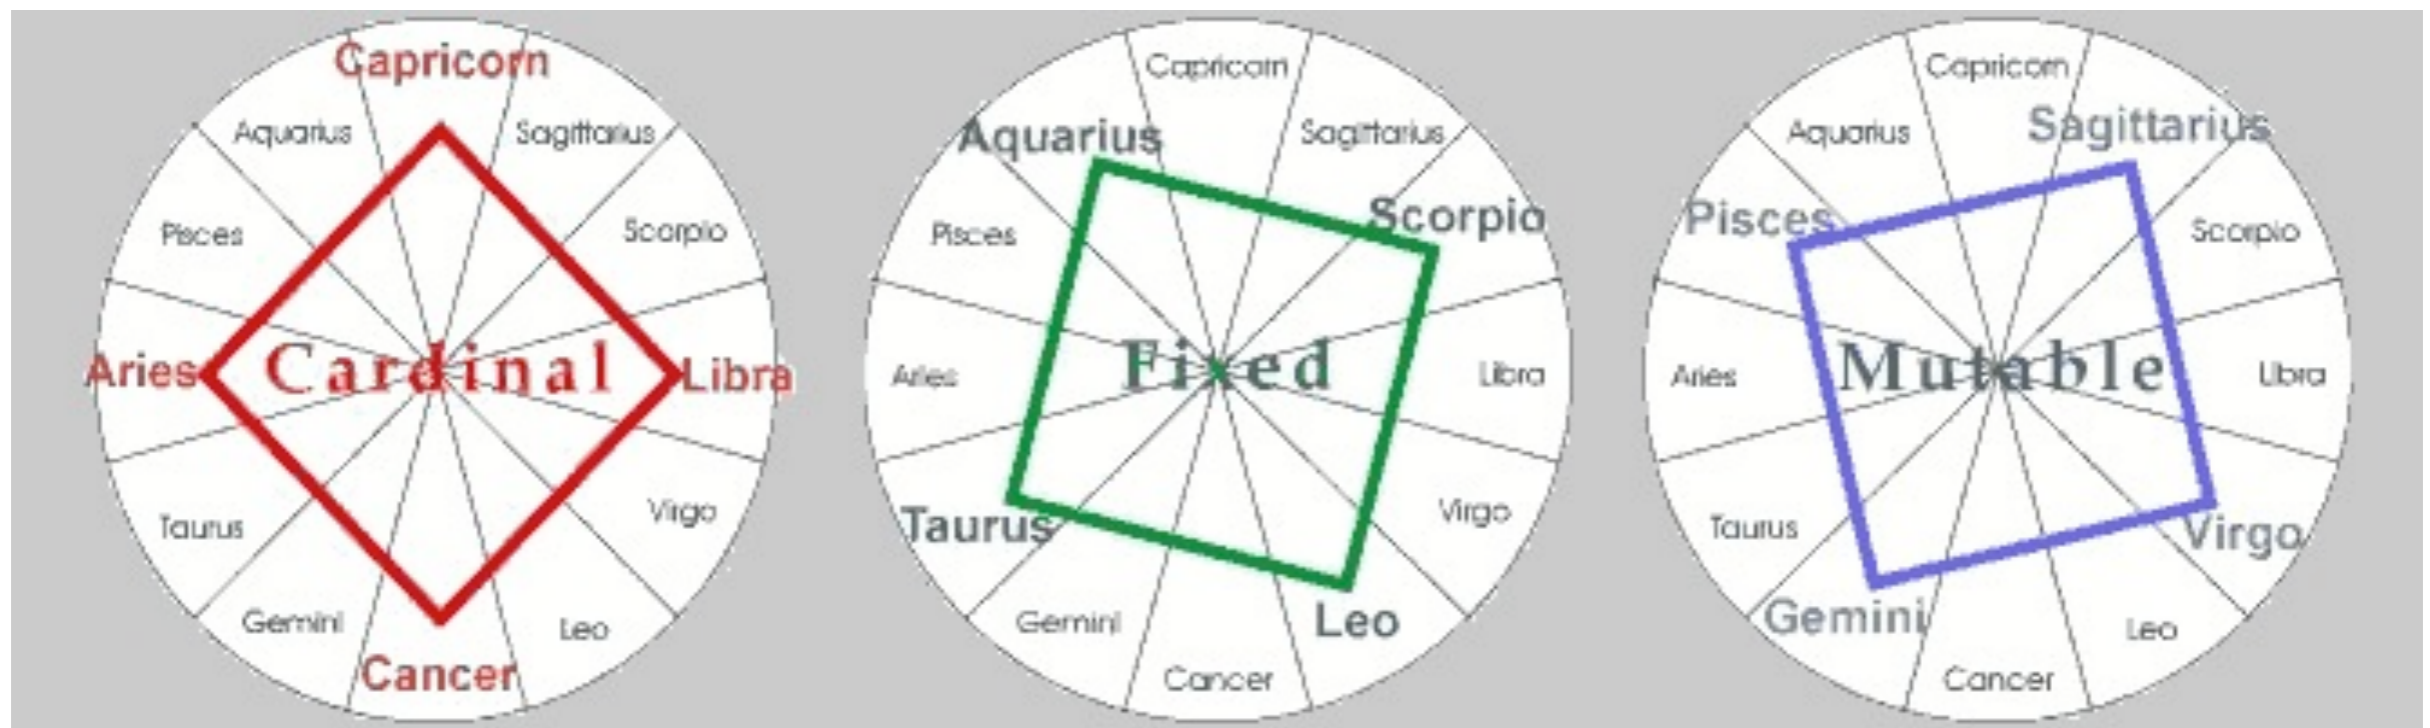

Tropical/Equinox True Node

See you next week!

Qualities

Qualities: Turning Points

Qualities: Turning Points

Qualities: Turning Points

Signs in the *same quality* are in **square** aspect to one another. In other words, they are 90° apart.

Qualities: Cardinal

Qualities: Turning Points

Qualities: Cardinal

The **Cardinal Signs** align with the beginning of each of the four seasons, and with the four major phases in life - Birth, Home, Partnership, and Career.

Birth: The astrological calendar begins with **Aries** and aligns with **Spring**, the season of planting and birth, of starting over after the long winter. Aries is a sign of taking action, initiation and leadership. The Aries emerges headfirst, like the ram - energetic, fearless and impulsive.

Home: The warmth of the **Summer** begins with the sign **Cancer**, the emotional core of the zodiac. Cancer is the sign of the mothering spirit, the source of safety, protection and unconditional love.