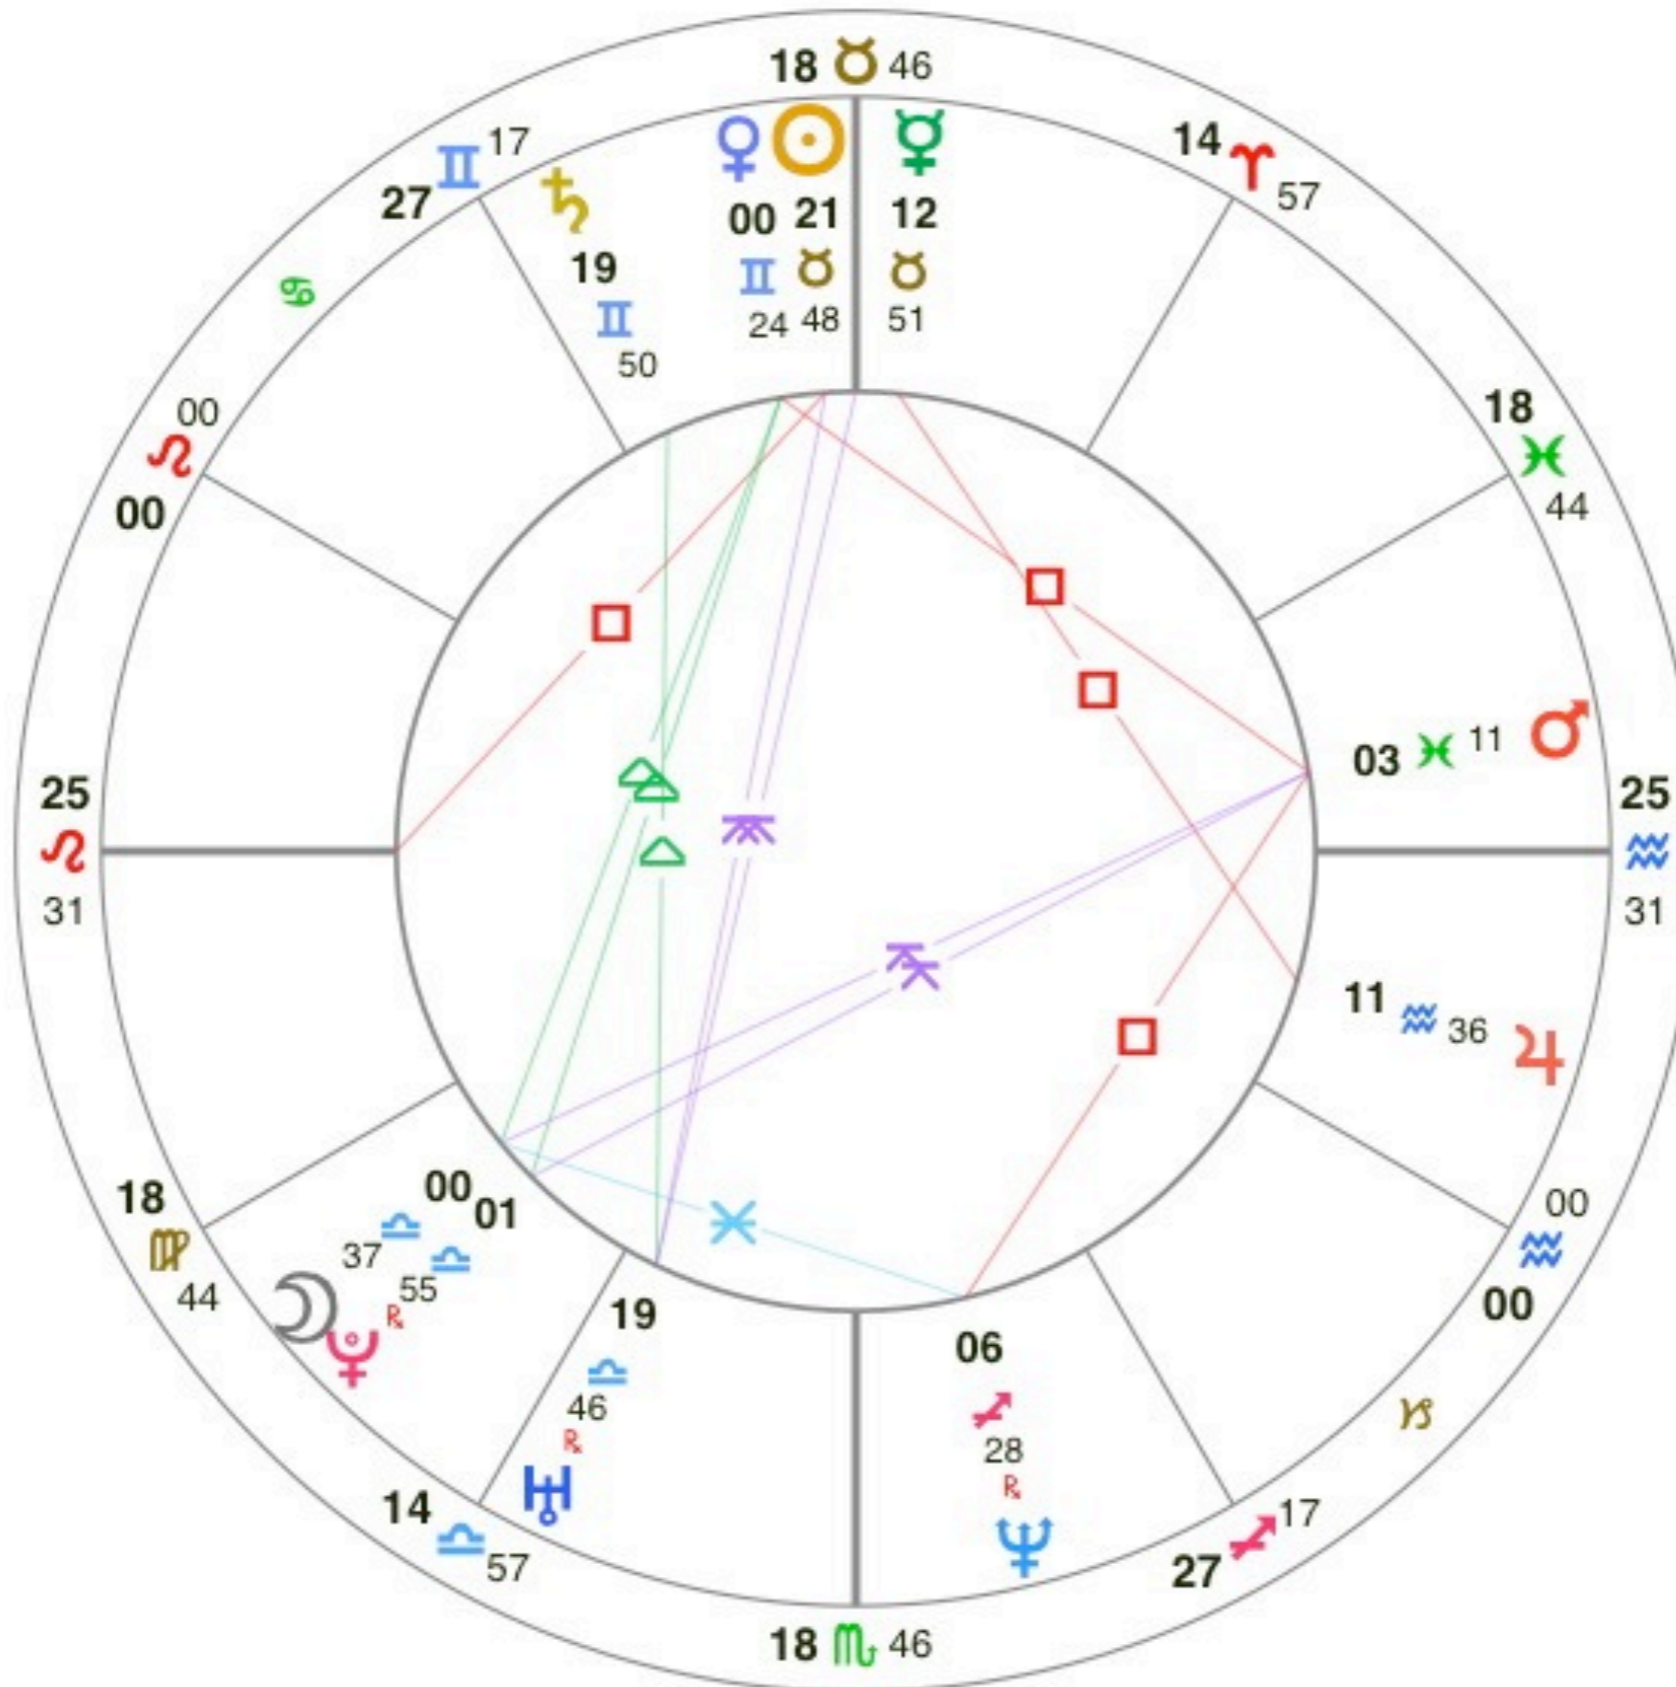

Saskia Saint-Sulpice

Natal Chart

Saturday, May 12, 1973

12:40:00 PM EDT

New York, New York

Tropical/Equinox True Node