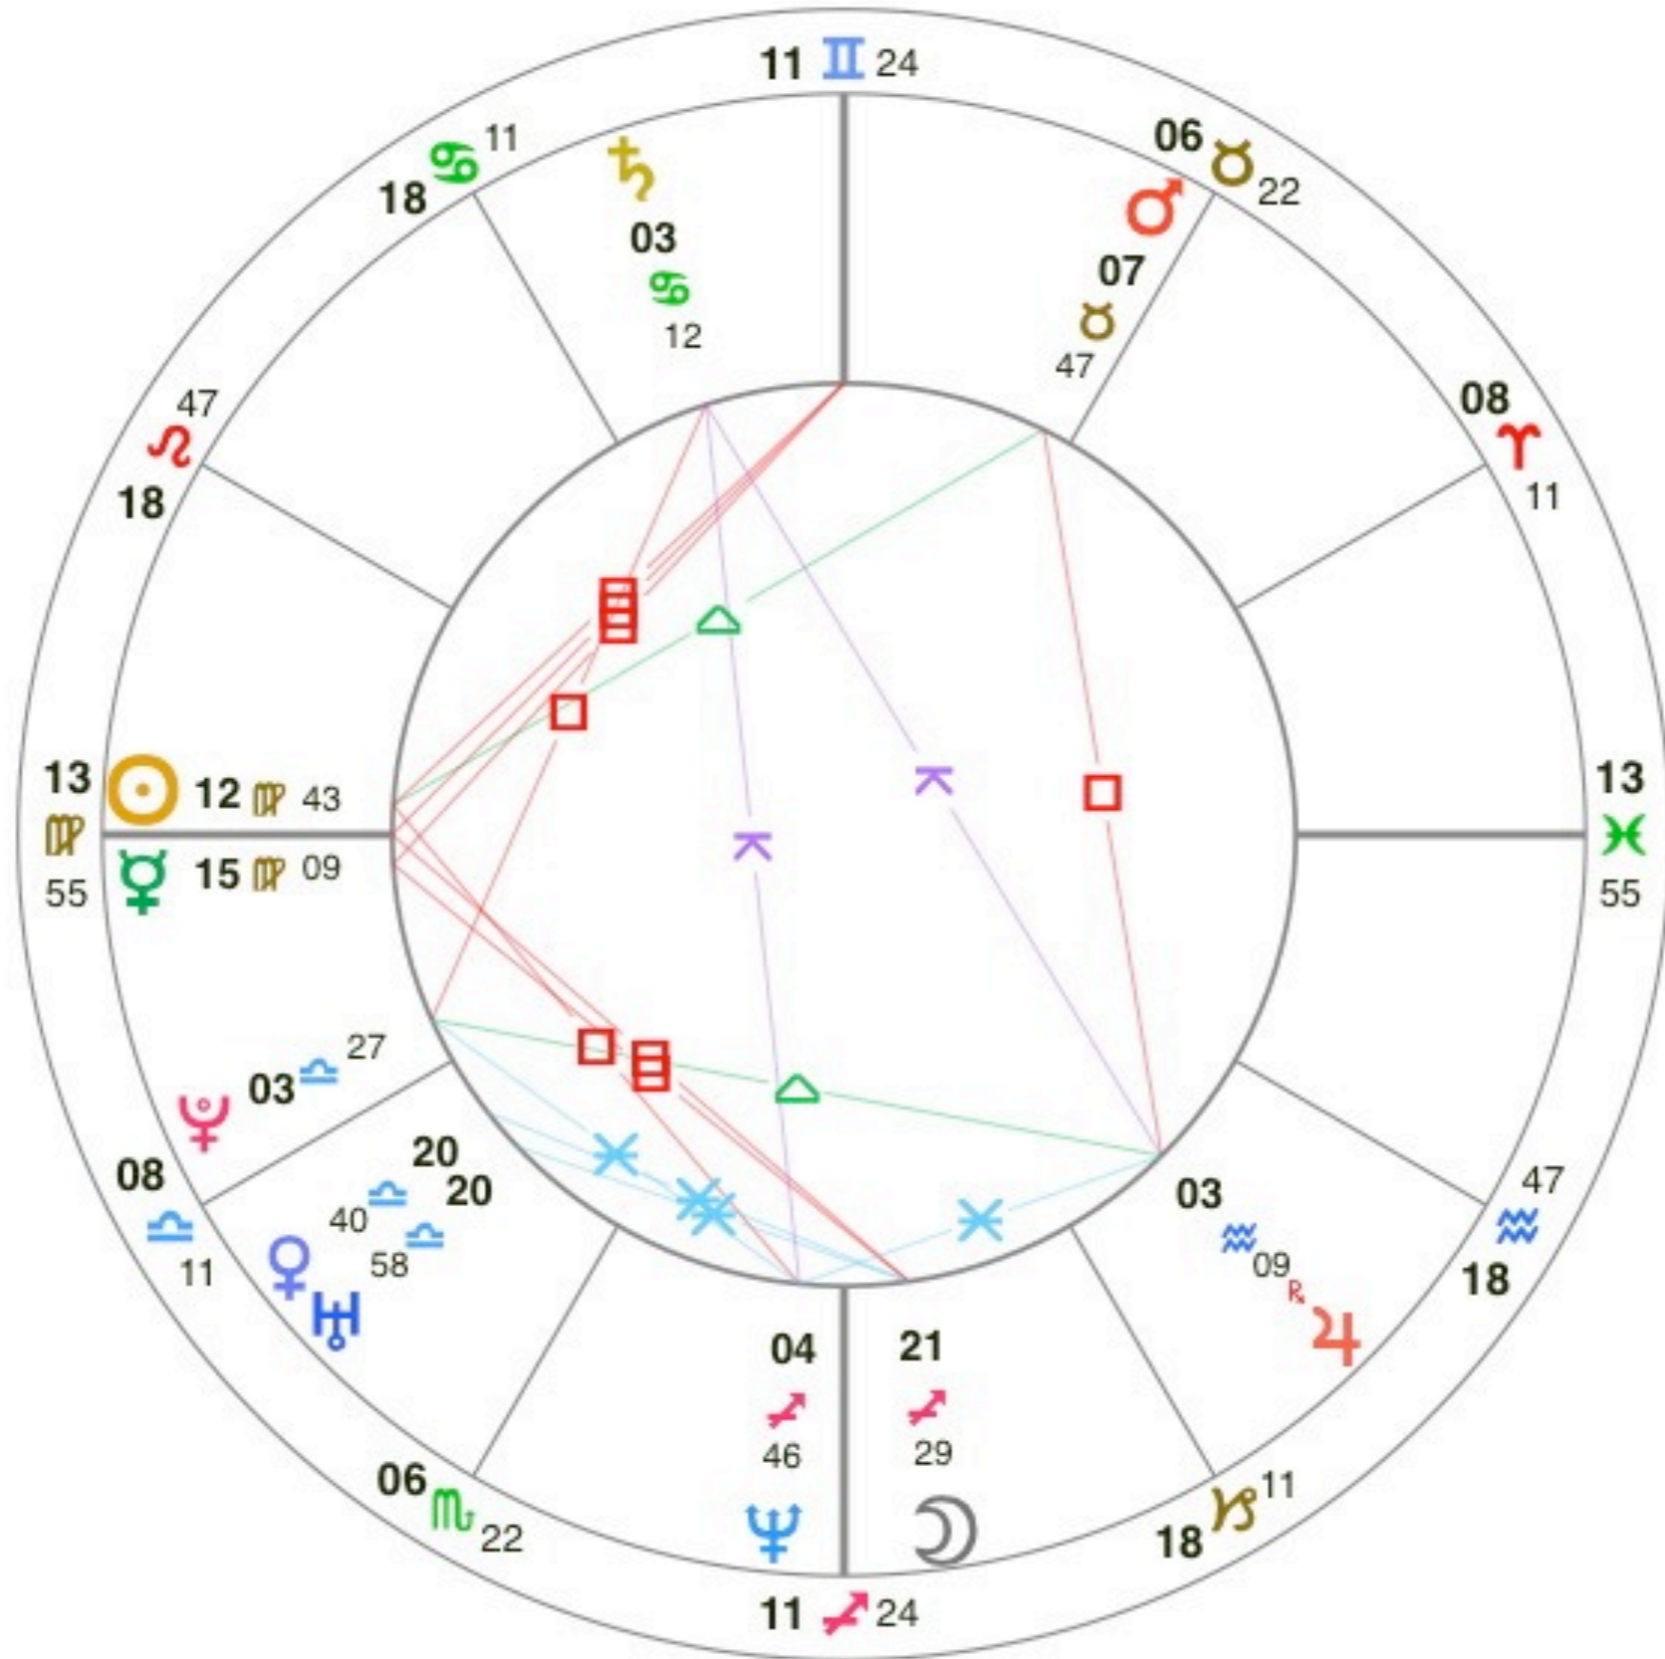

Laura Jill Steinig

Natal Chart
Wednesday, September 5, 1973
6:42:00 AM EDT
Cherry Hill, New Jersey
Tropical Regiomontanus True Node