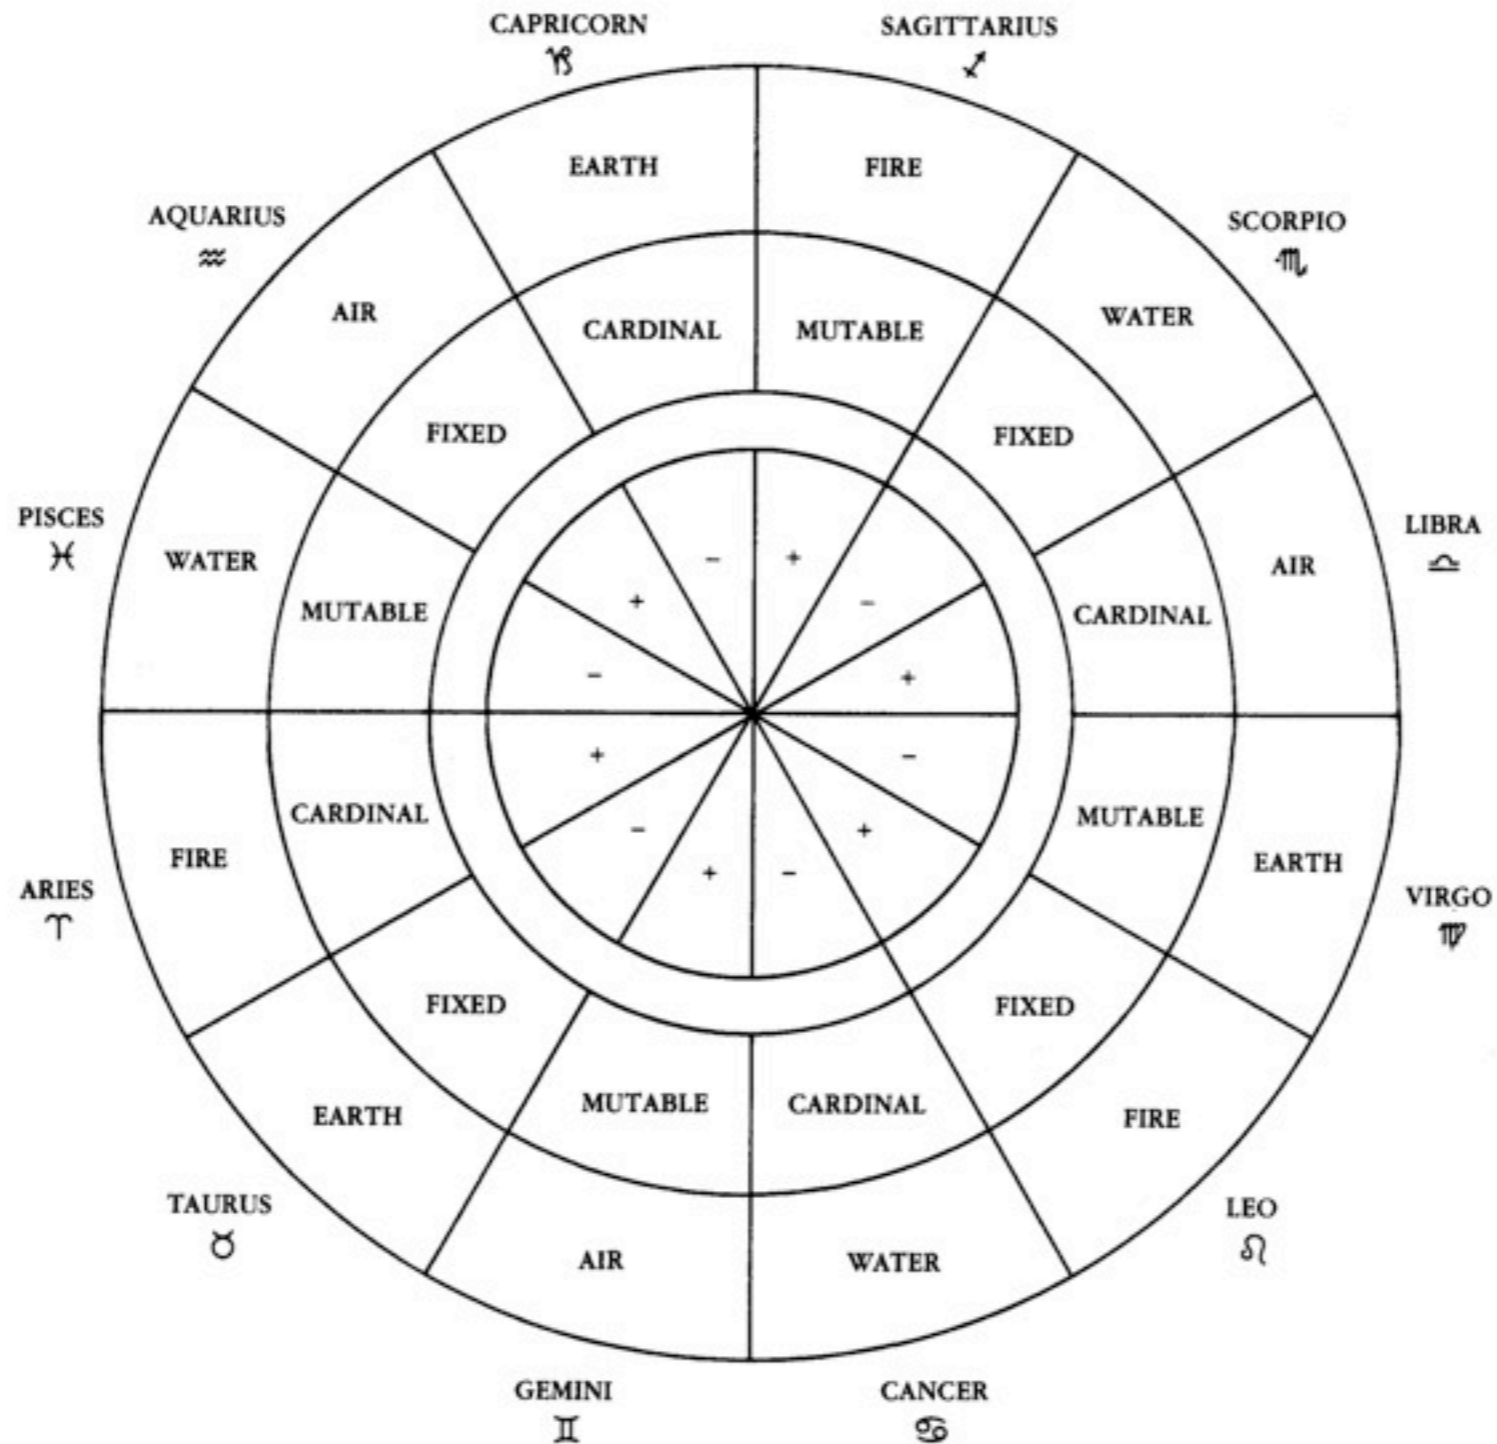

Tropical/Equinox True Node

See you next week!

Qualities

Qualities: Turning Points

Qualities: Turning Points

Qualities: Turning Points

Signs in the *same quality* are in **square** aspect to one another. In other words, they are 90° apart.

Qualities: Cardinal

Qualities: Turning Points

Qualities: Cardinal

The **Cardinal Signs** align with the beginning of each of the four seasons, and with the four major phases in life - Birth, Home, Partnership, and Career.