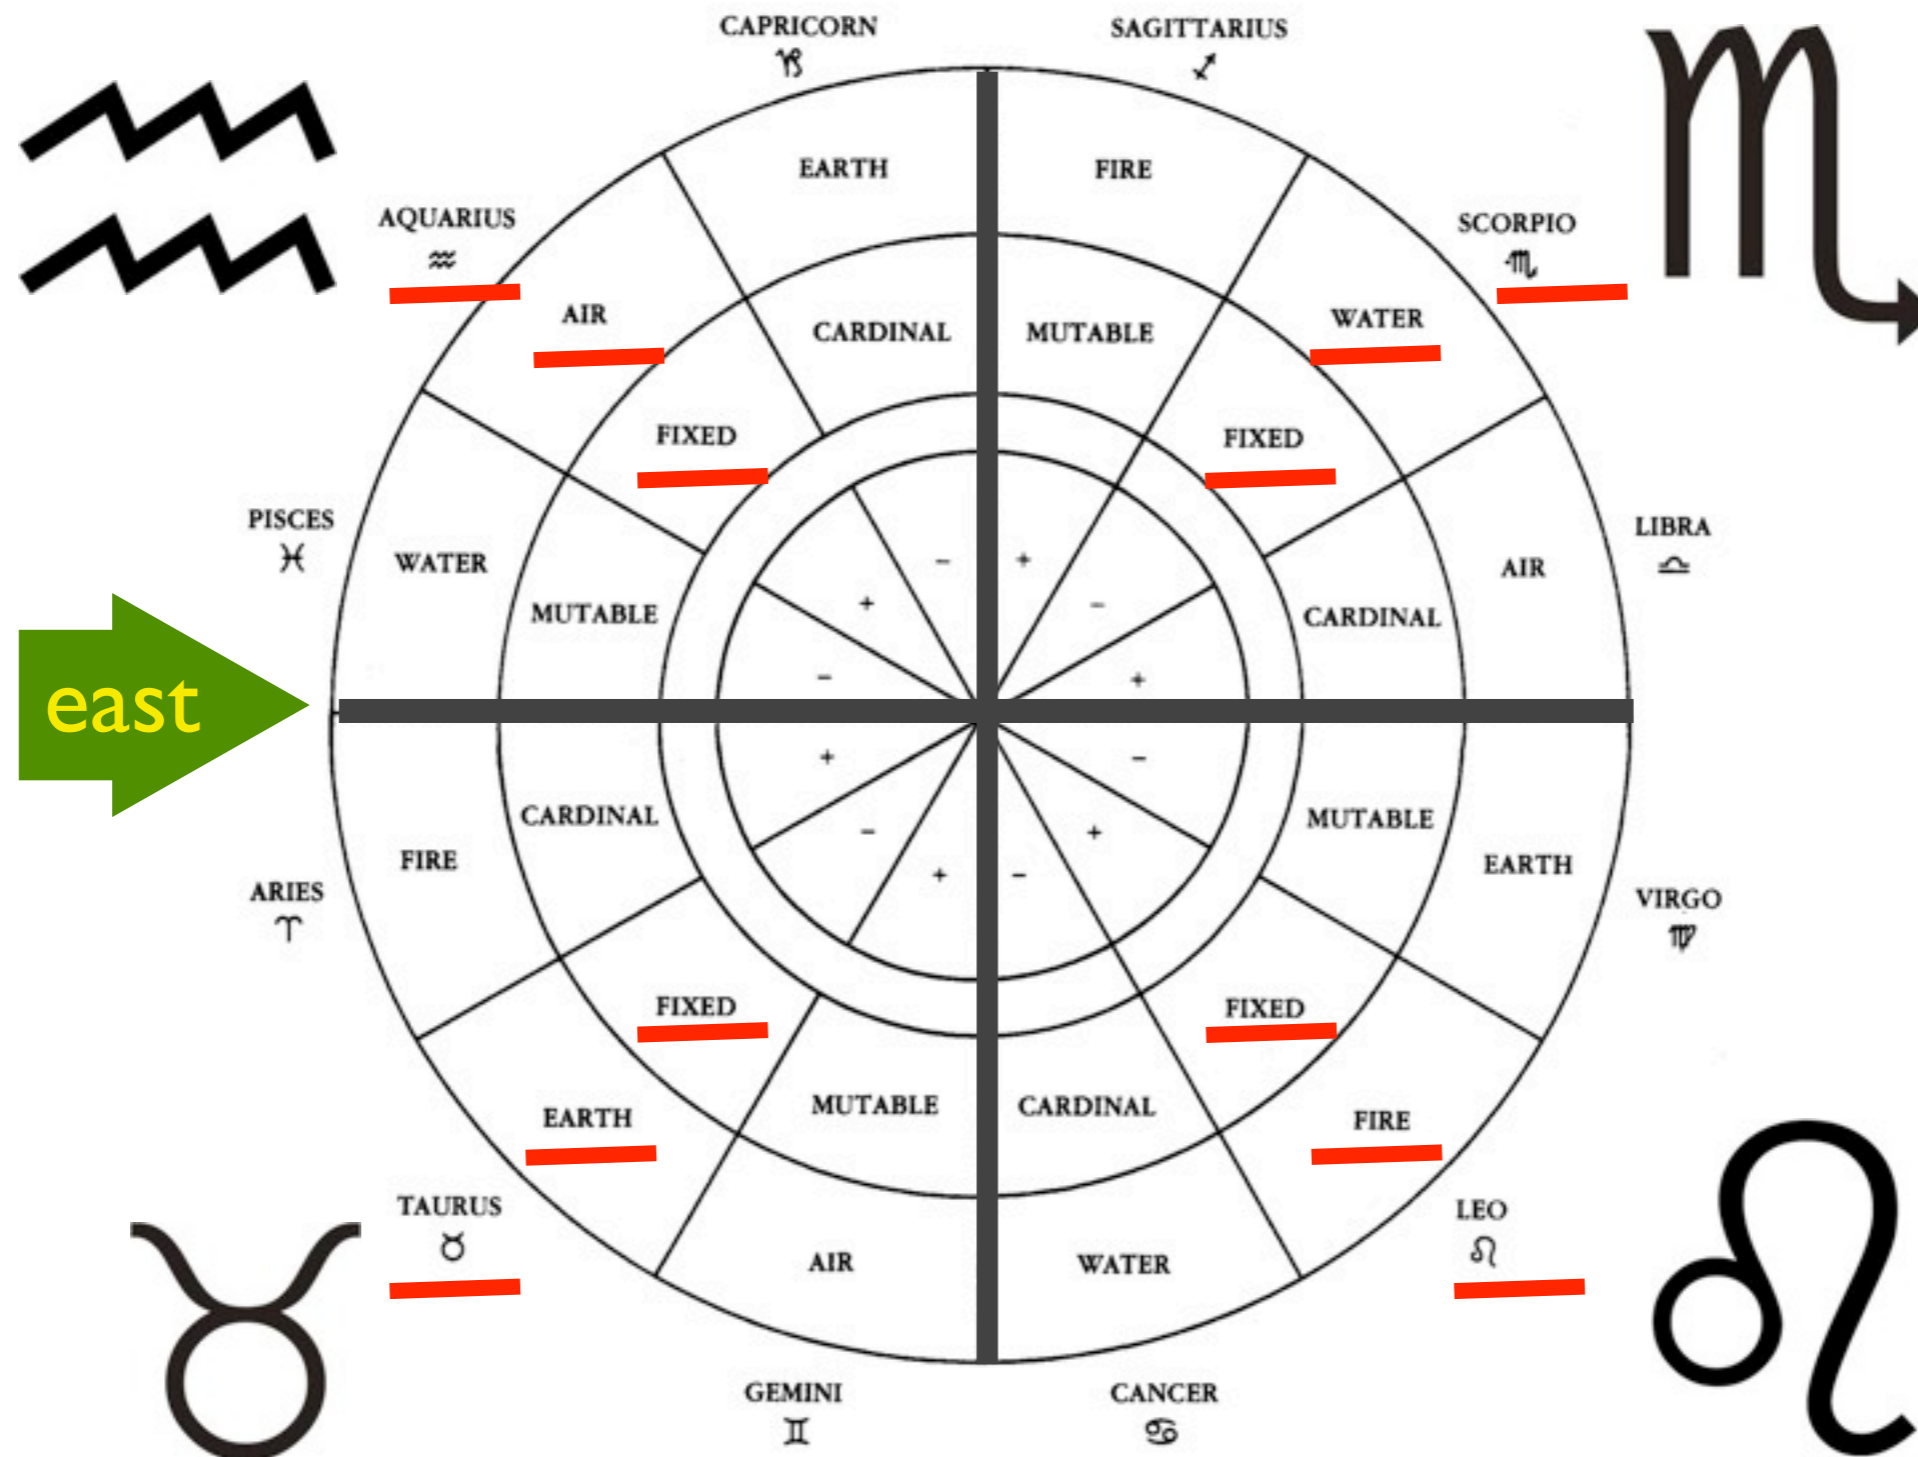

Qualities: Fixed