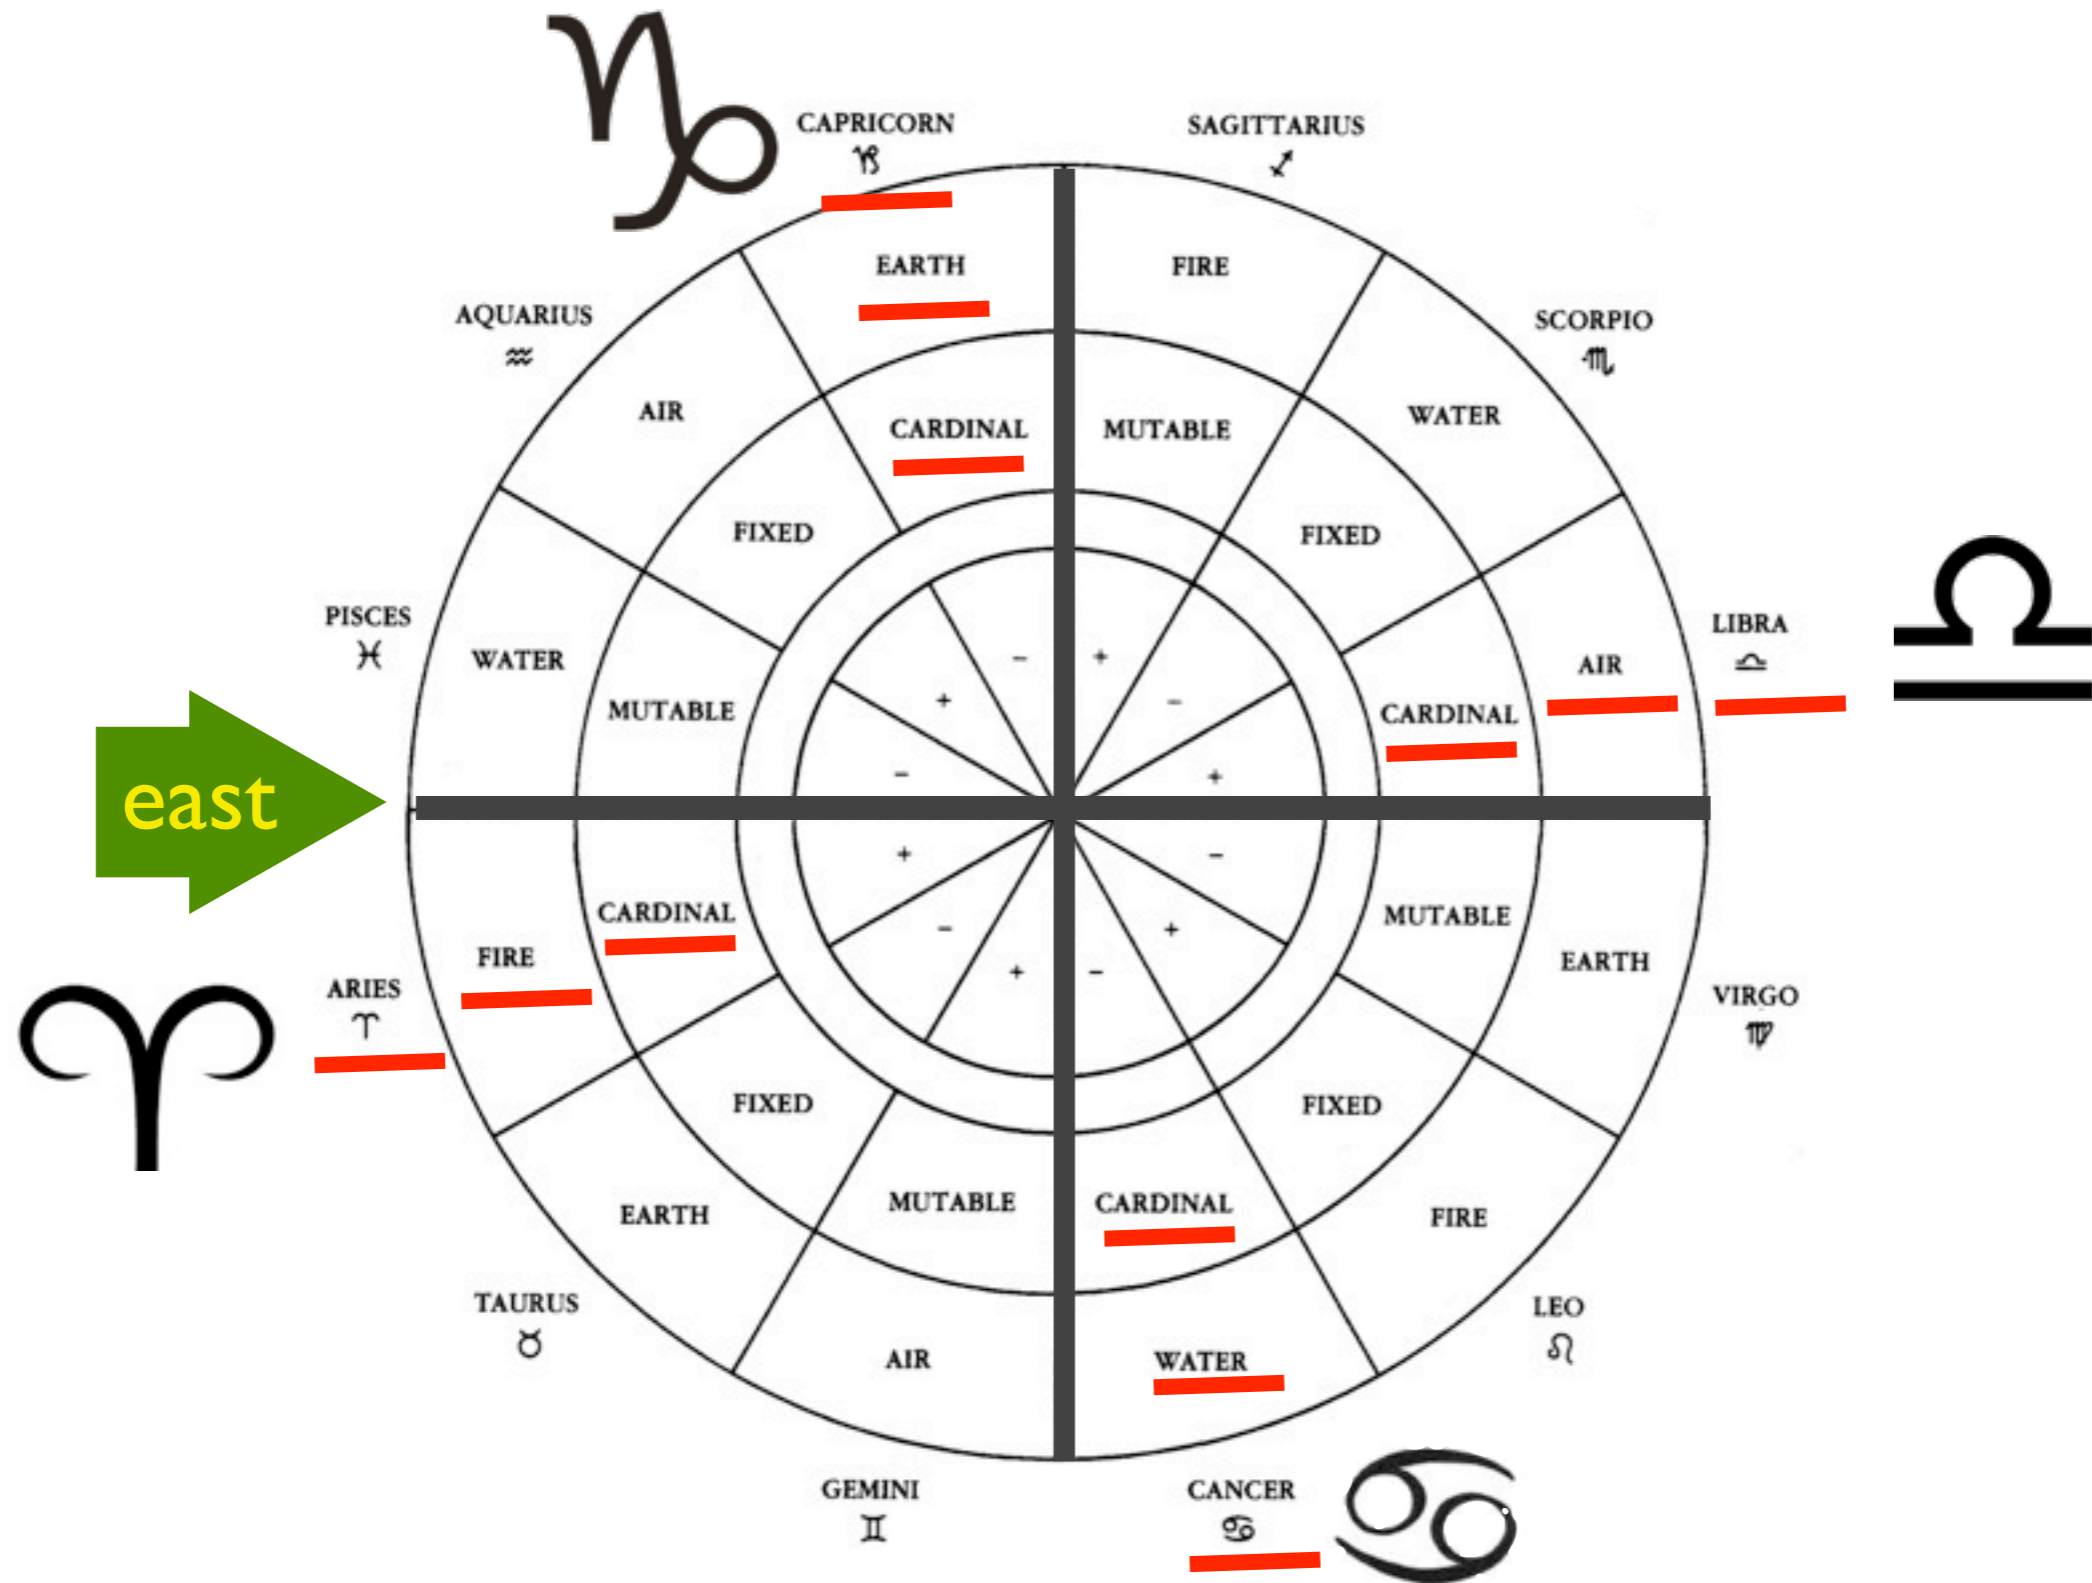

Tropical/Equinox True Node

See you next week!

Qualities

Qualities: Turning Points

Qualities: Turning Points

Qualities: Turning Points

Signs in the *same quality* are in **square** aspect to one another. In other words, they are 90° apart.

Qualities: Cardinal

Qualities: Turning Points

Qualities: Cardinal

The **Cardinal Signs** align with the beginning of each of the four seasons, and with the four major phases in life - Birth, Home, Partnership, and Career.