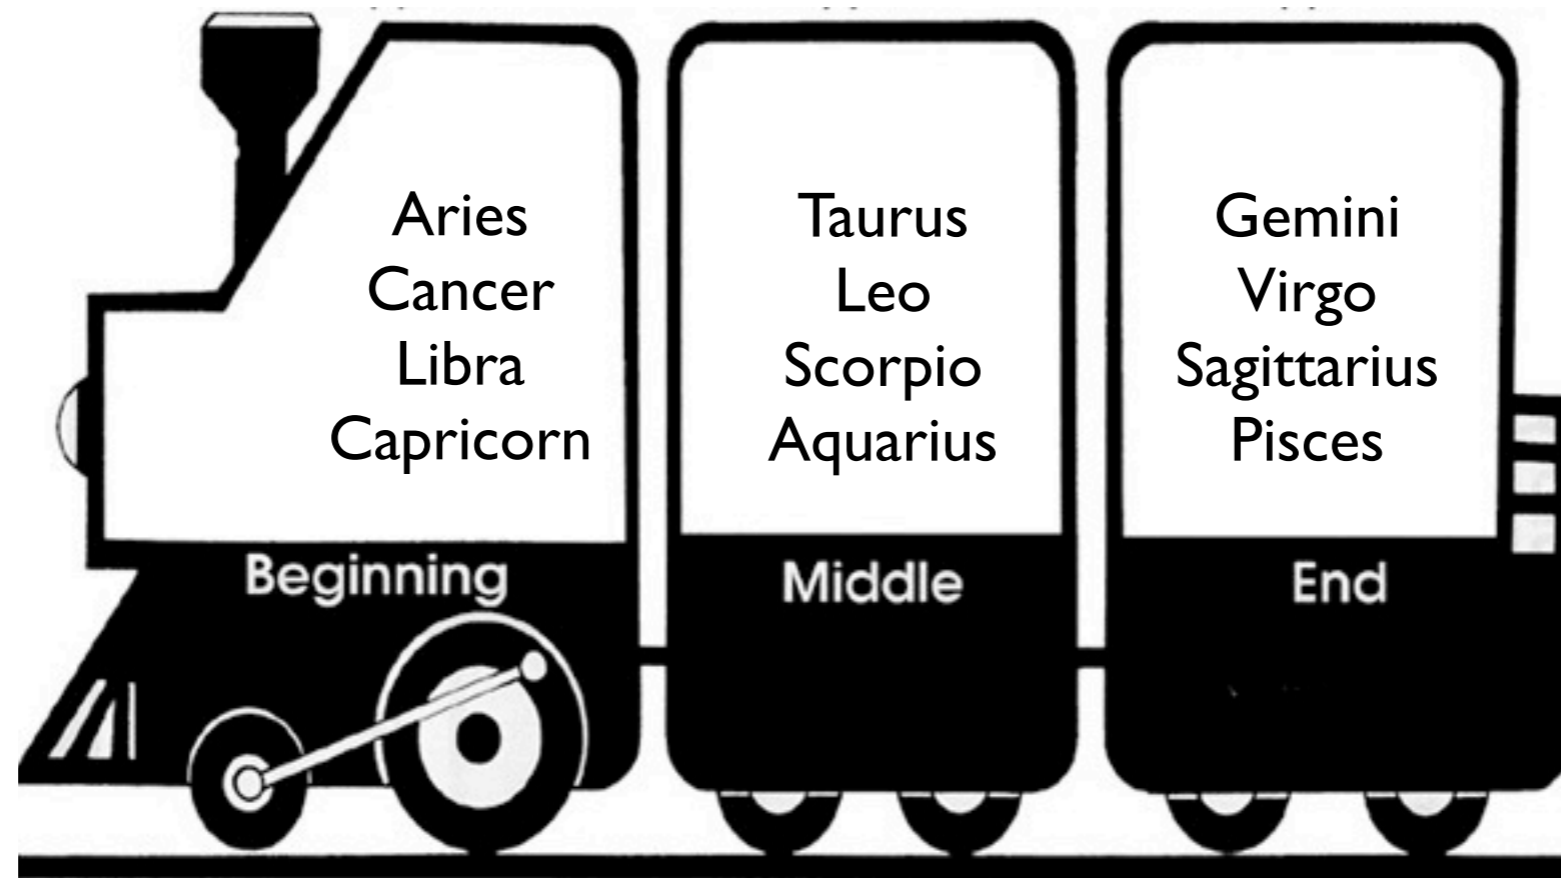

Susan Derwin
 Natal Chart
 Monday, June 20, 1960
 4:27:00 AM EST
 Durham, North Carolina
 Tropical Regiomontanus True Node

Holly McIntyre

Natal Chart

Tuesday, June 8, 1971

10:37:00 AM CDT

St Louis, Missouri

Tropical/Equinox True Node

See you next week!

Qualities

Qualities: Turning Points

Qualities: Turning Points

Qualities: Turning Points

Signs in the *same quality* are in **square** aspect to one another. In other words, they are 90° apart.

Qualities: Cardinal

Qualities: Turning Points

Qualities: Cardinal

The **Cardinal Signs** align with the beginning of each of the four seasons, and with the four major phases in life - Birth, Home, Partnership, and Career.