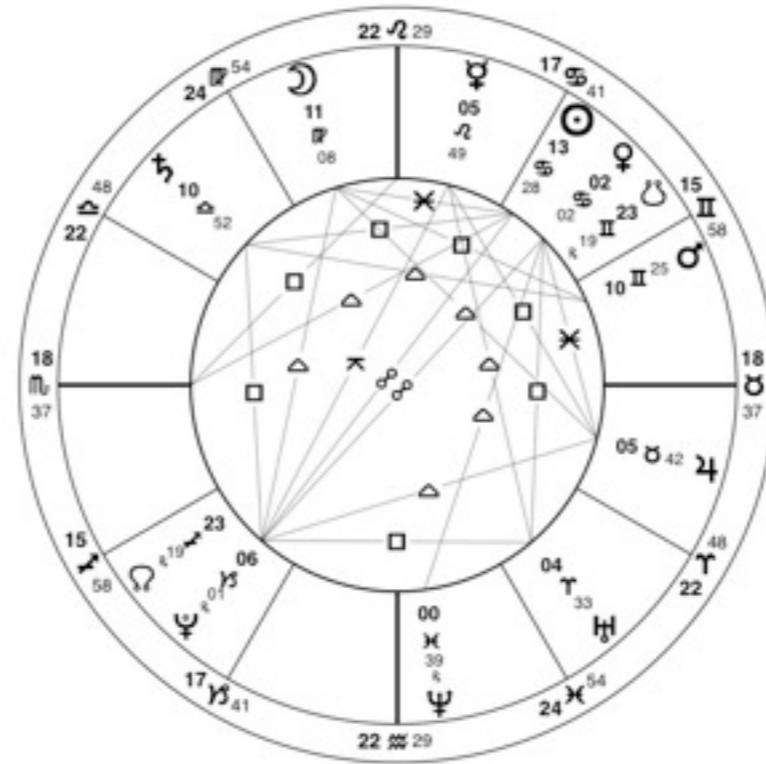

Astrology Summer School

Class I
July 13, 2011

Presented by
Lori Bell & Ron Archer

What is Astrology Summer School?

A four week class on the basic components of astrology, namely the planets, signs, houses, and aspects. We will use student charts to illustrate these concepts in order for you to understand your own chart better.

Astrology is a visual language

Many ways of describing an archetype
(storytelling)

The Eagle and The Lark

The Planets

The Sun

The Moon

Mercury

Venus