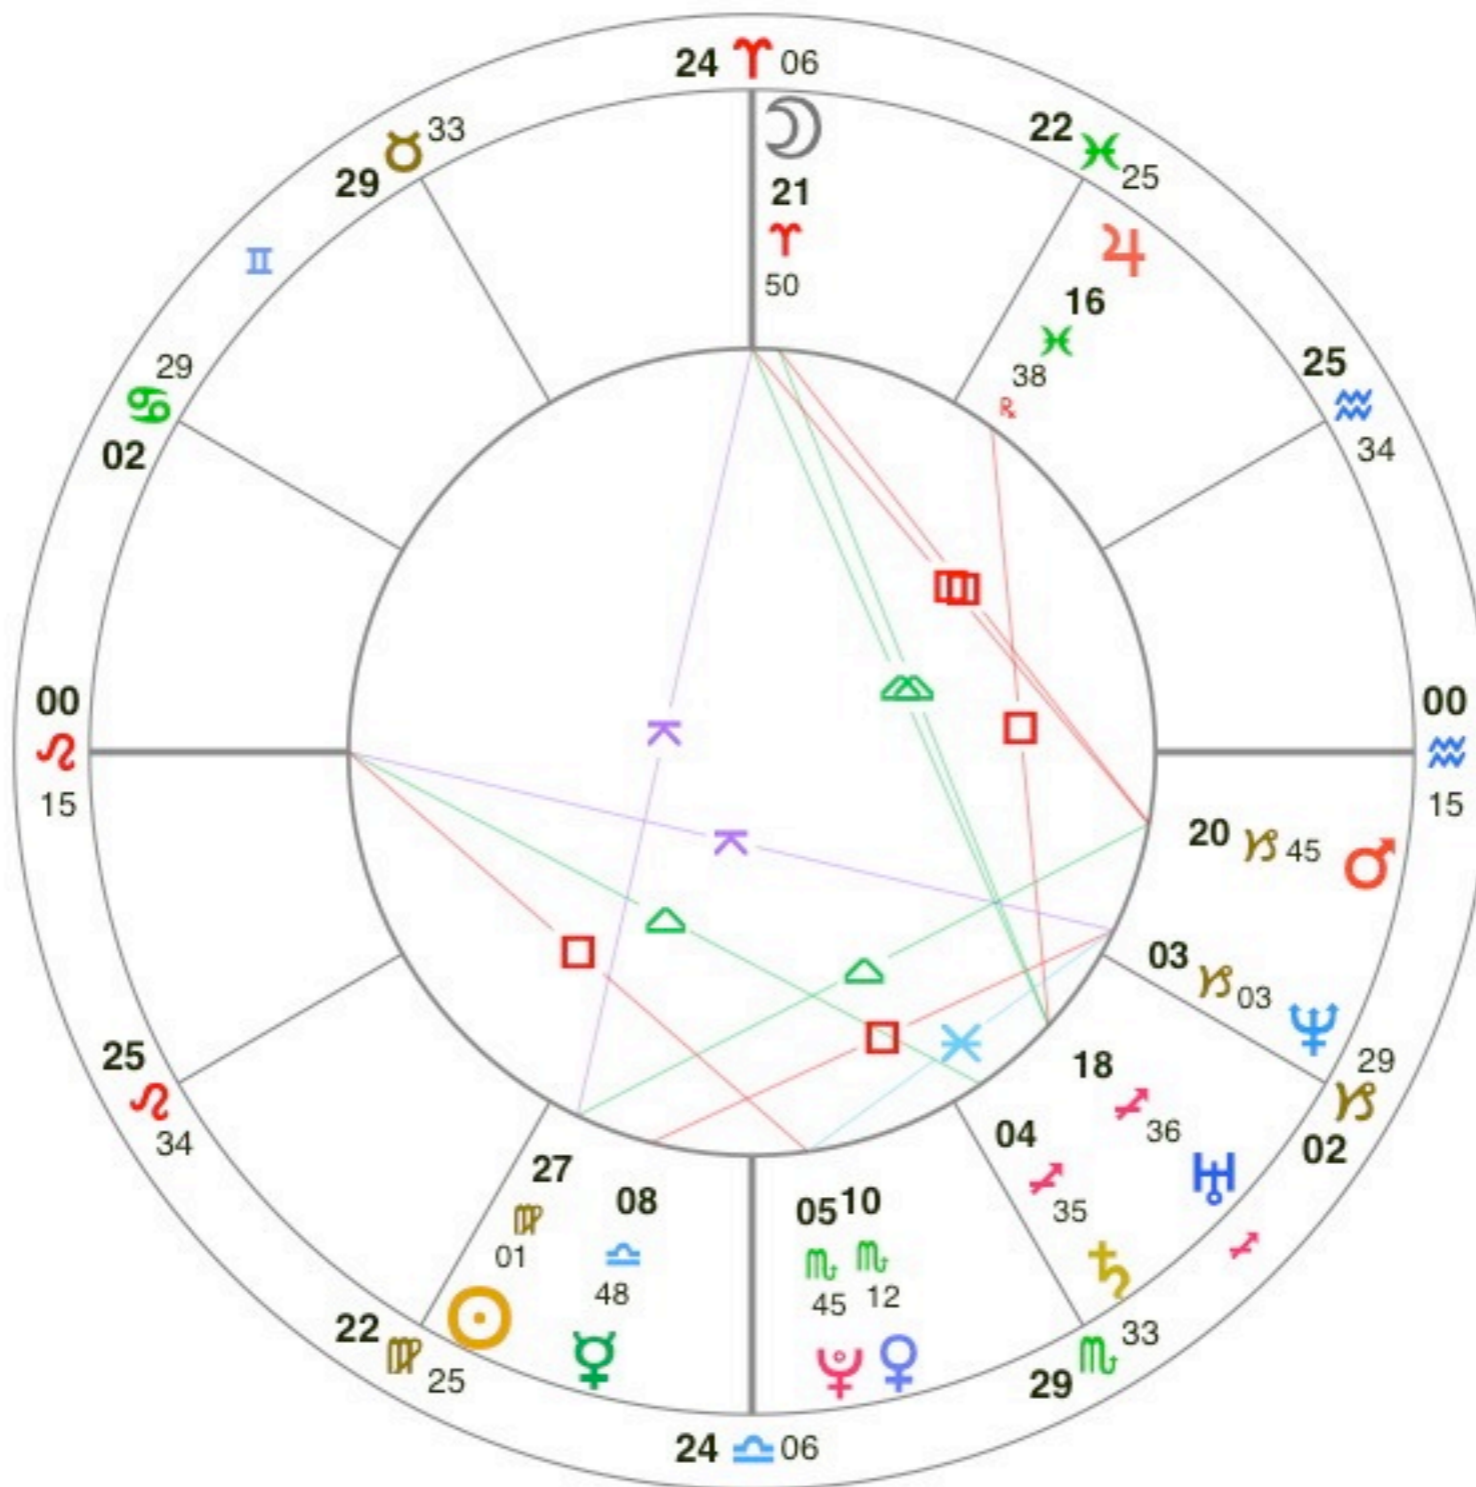

Monique The Standard

Natal Chart
Saturday, September 20, 1986
2:55:00 AM EDT
Kendall, Florida
Tropical/Regiomontanus True Node