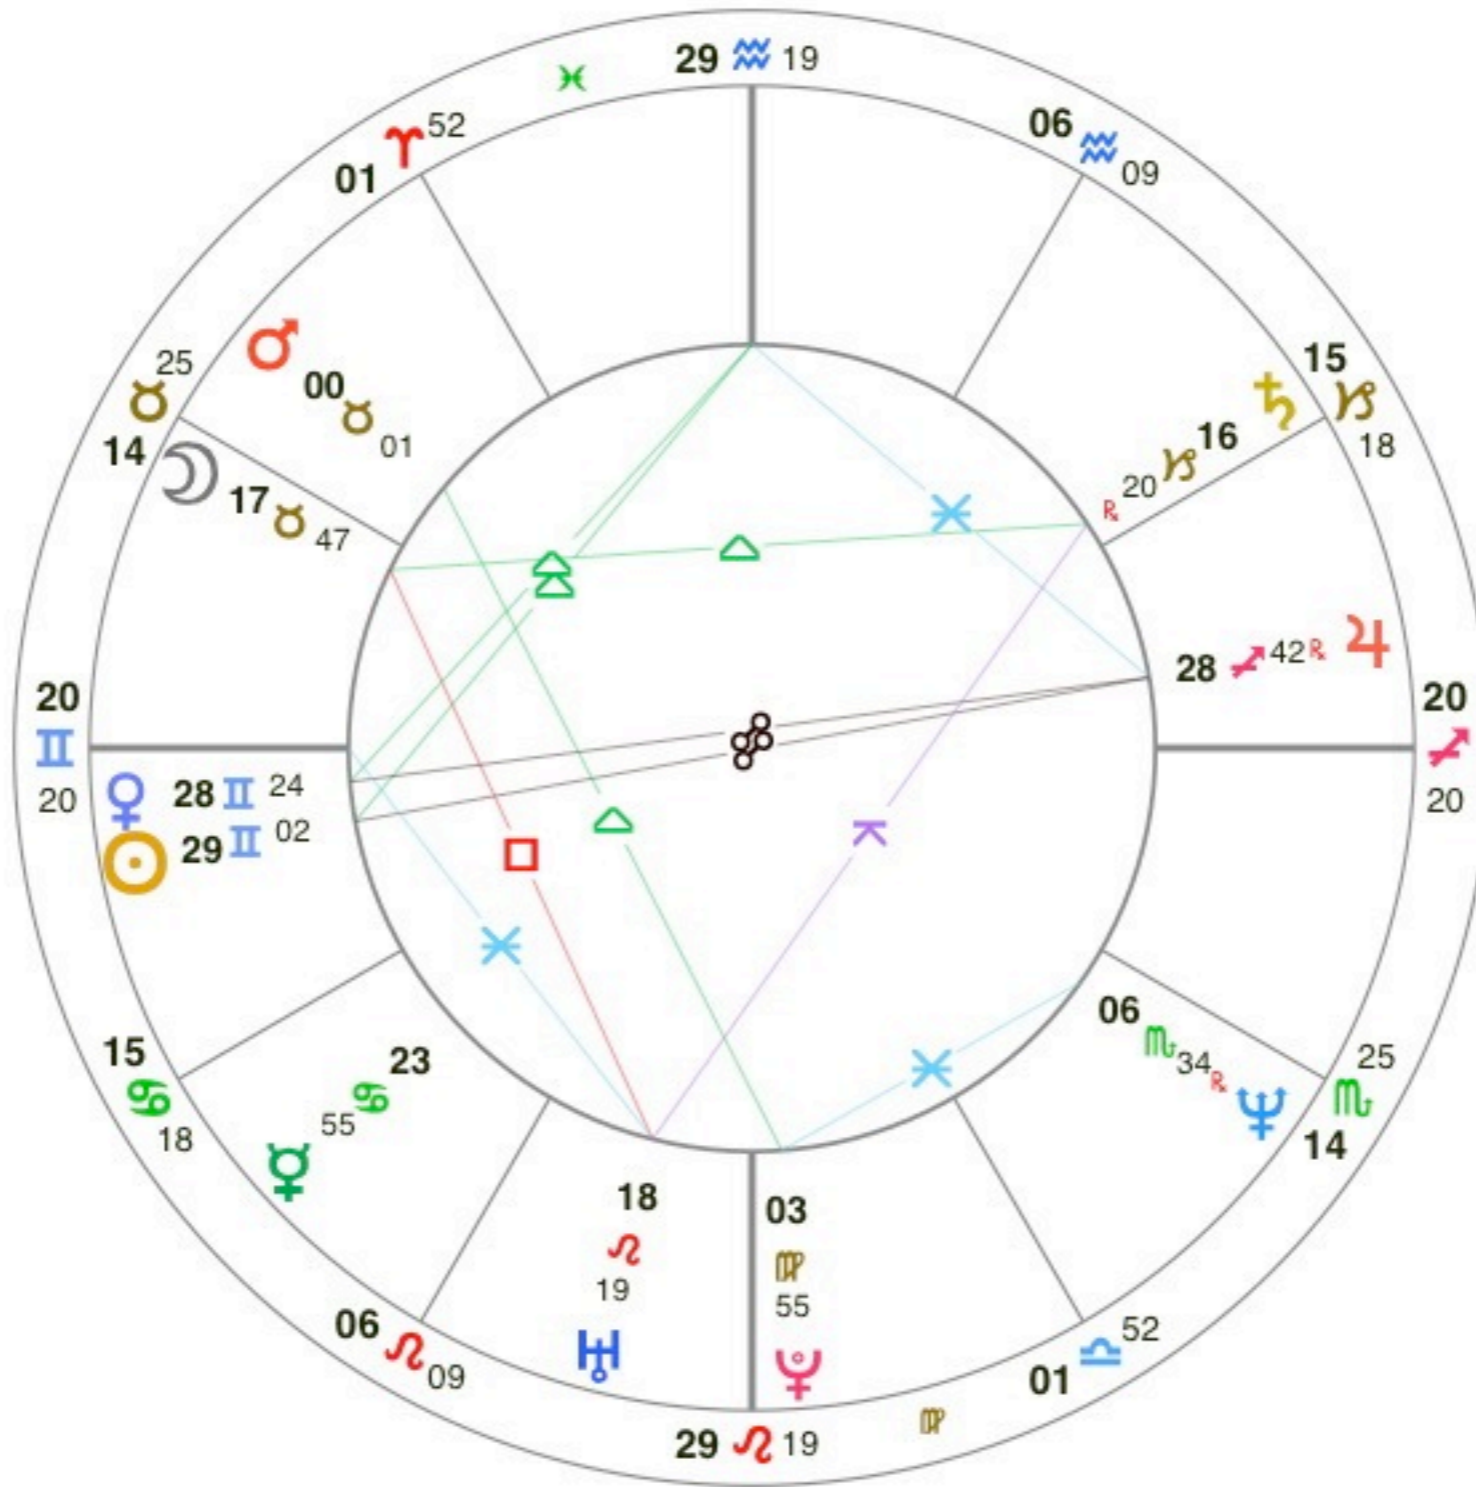

Capricorn

Think.

Act.

Save.

Aquarius

Pisces

♓ ♋

Bono U2
Natal Chart
Tuesday, May 10, 1960
2:00:00 AM GMT
Dublin (Baile Átha Cliath), Ireland
Tropical Regiomontanus True Node

Saskia Saint-Sulpice

Natal Chart
Saturday, May 12, 1973
12:40:00 PM EDT
New York, New York
Tropical/Equinoctial True Node

Laura Jill Steinig
Natal Chart
Wednesday, September 5, 1973
6:42:00 AM EDT
Cherry Hill, New Jersey
Tropical Regiomontanus True Node

Susan Derwin
Natal Chart
Monday, June 20, 1960
4:27:00 AM EST
Durham, North Carolina
Tropical/Equinox True Node

Holly McIntyre
 Natal Chart
 Tuesday, June 8, 1971
 10:37:00 AM CDT
 St Louis, Missouri
 Tropical/Equinoxian True Node