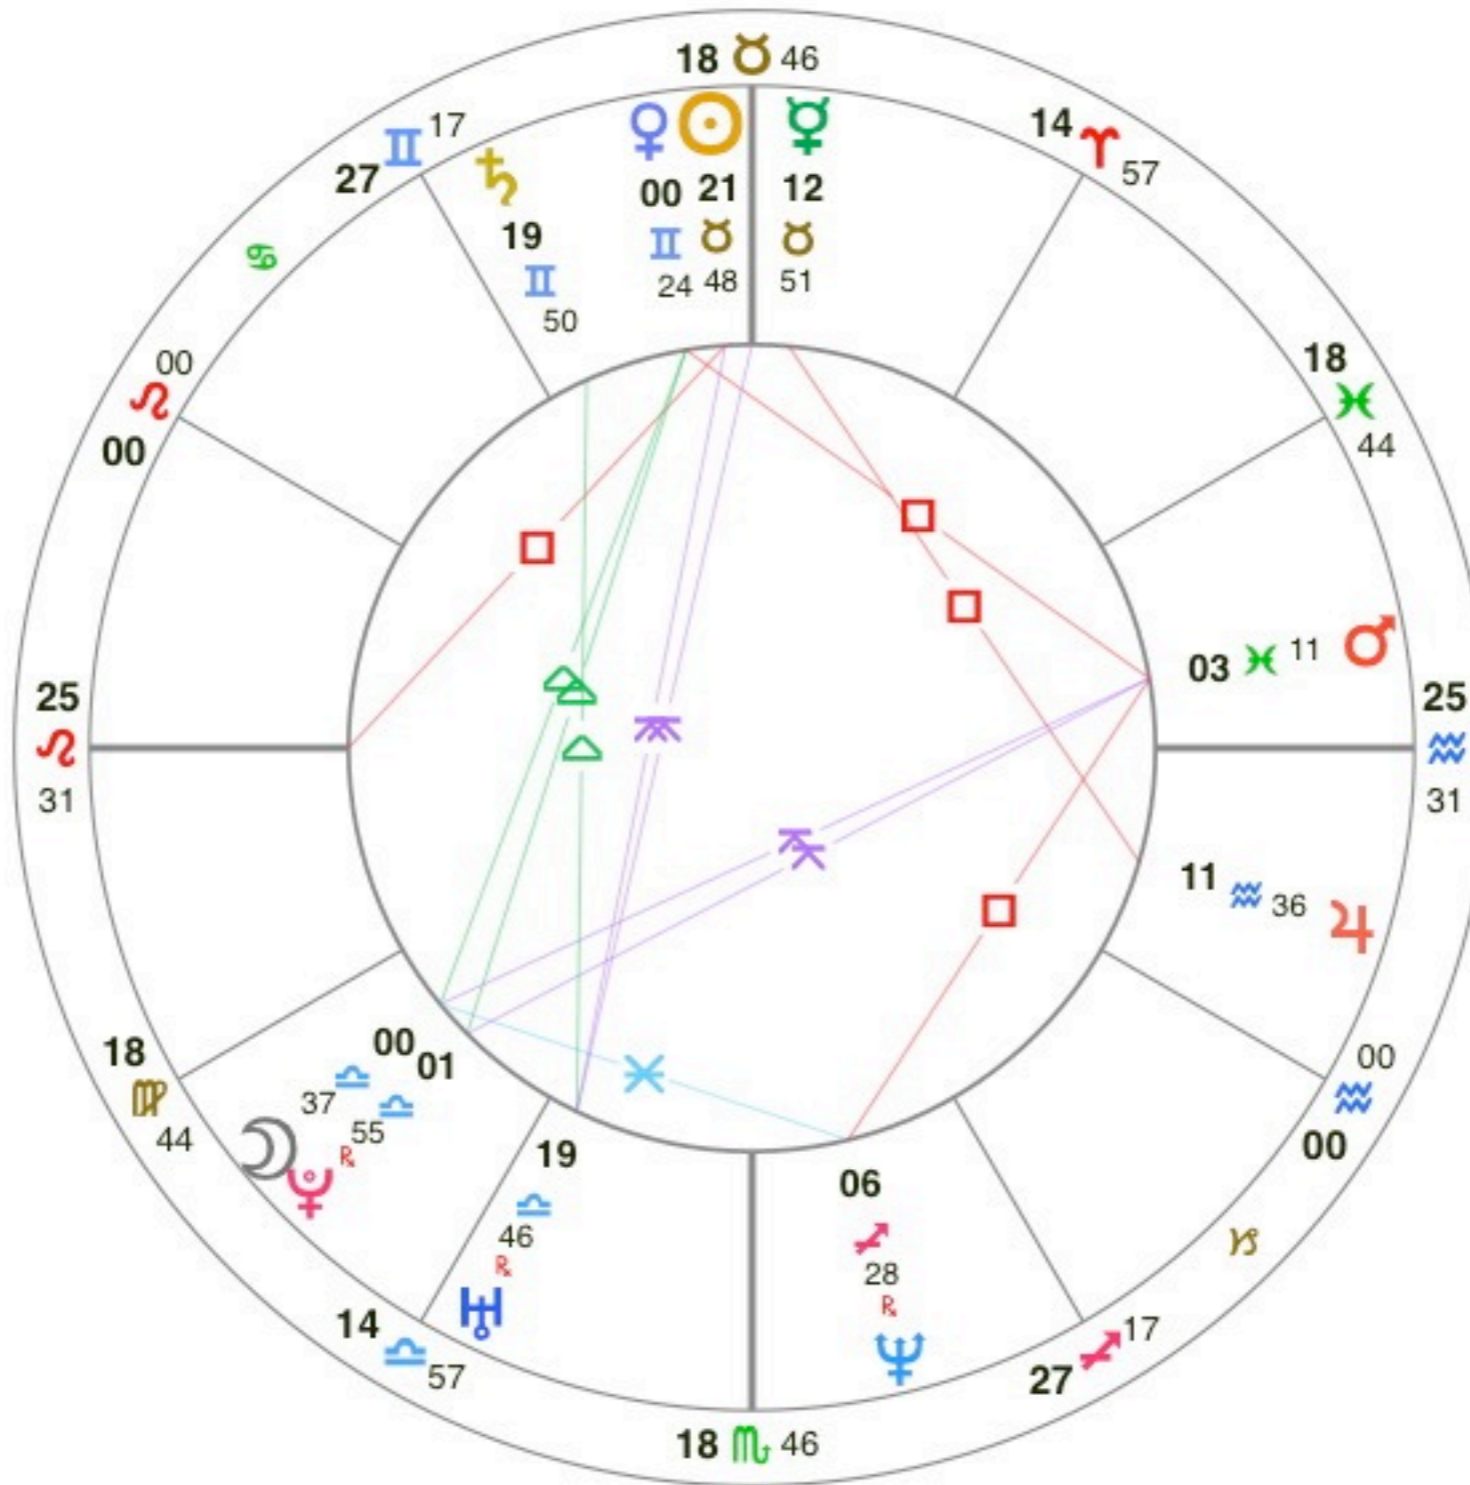

Mars

Jupiter ♃

Saturn

♄

Uranus ♅

Pluto ♇ ♀

The Signs

The Bell Curve

Cancer

Leo ♌

Virgo

Libra

**LITTLE MISS
FICKLE**
By Roger Hargreaves

Scorpio ♏

Sagittarius

4

Capricorn

Think.

Act.

Save.

Aquarius

Pisces

♓ ♋

Bono U2
Natal Chart
Tuesday, May 10, 1960
2:00:00 AM GMT
Dublin (Baile Átha Cliath), Ireland
Tropical Regiomontanus True Node

Saskia Saint-Sulpice

Natal Chart
Saturday, May 12, 1973
12:40:00 PM EDT
New York, New York
Tropical/Equinoctial True Node

Laura Jill Steinig
Natal Chart
Wednesday, September 5, 1973
6:42:00 AM EDT
Cherry Hill, New Jersey
Tropical Regiomontanus True Node