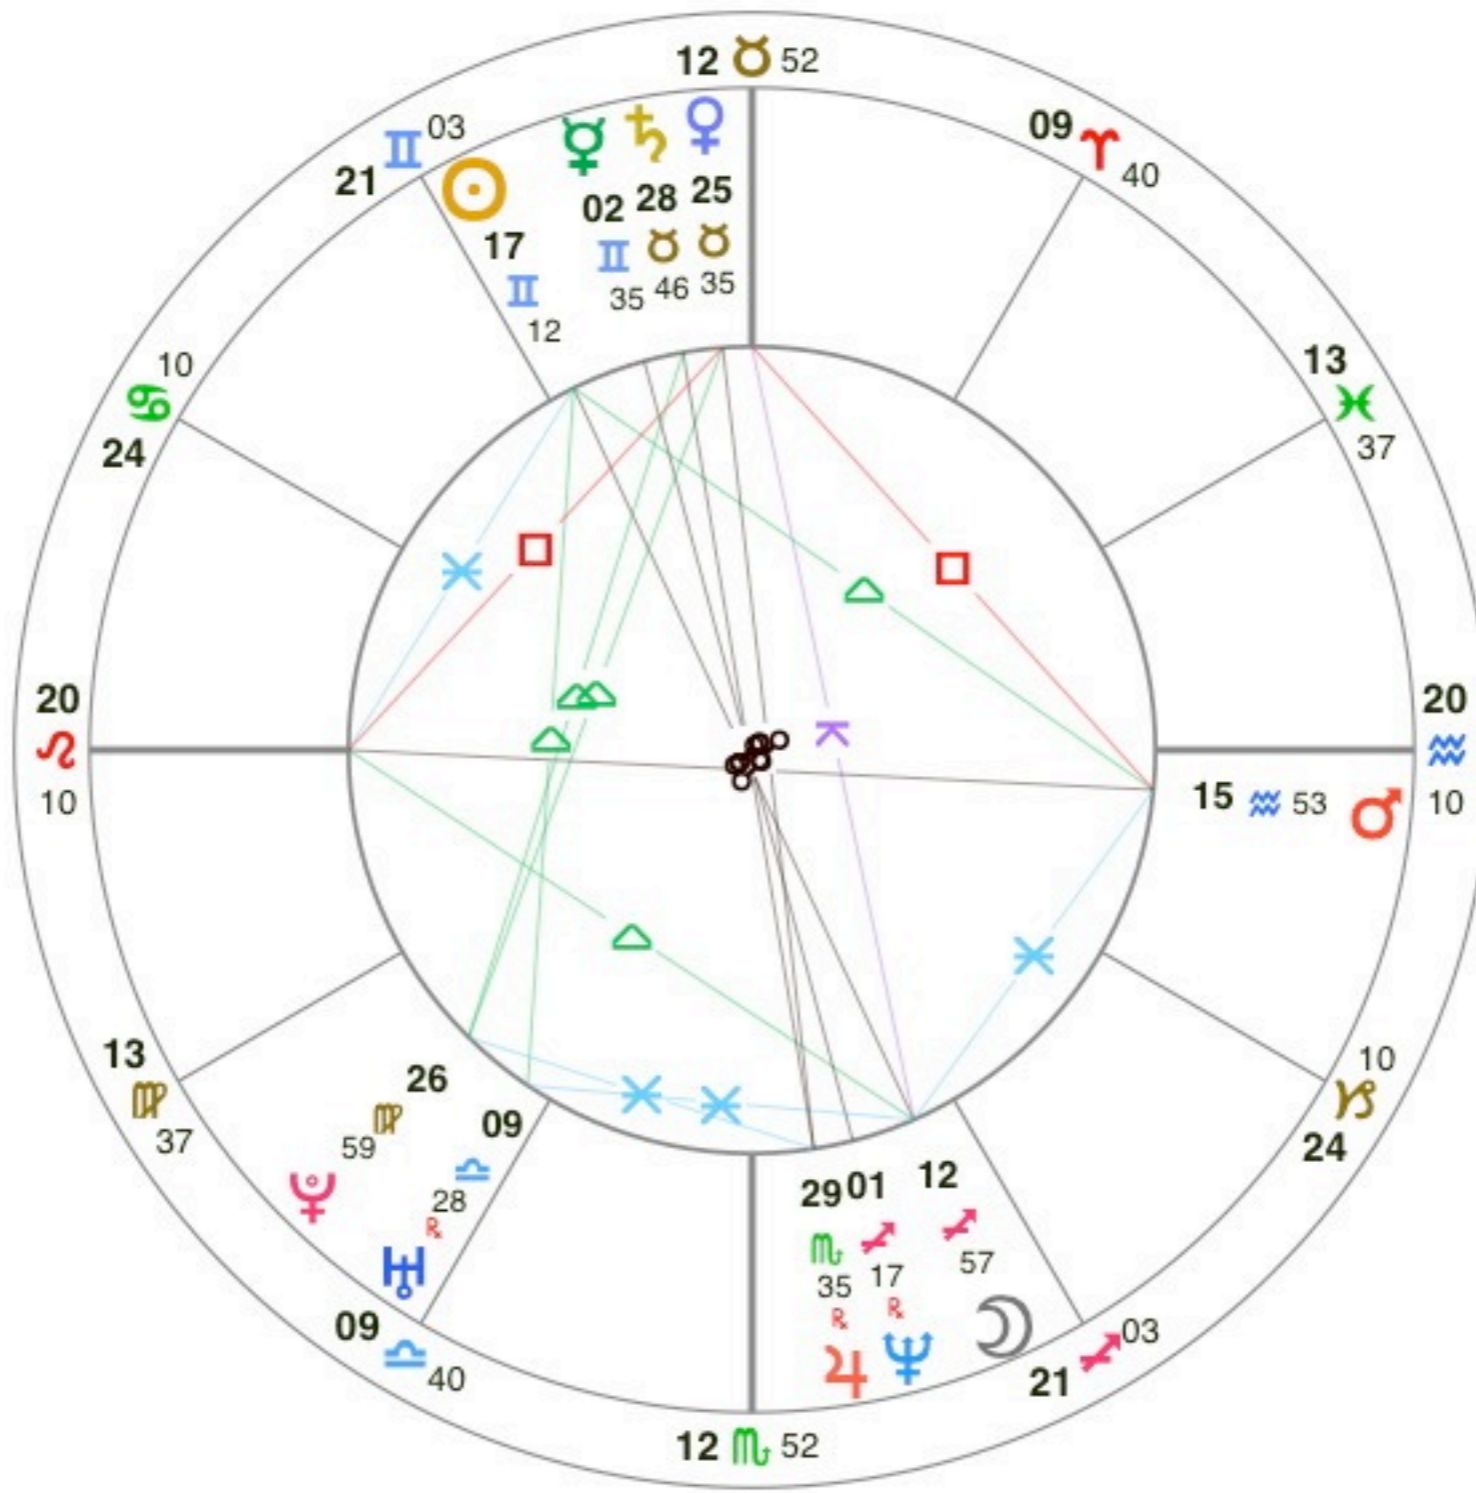

Capricorn

Think.

Act.

Save.

Aquarius

Pisces

♓ ♋

Bono U2
Natal Chart
Tuesday, May 10, 1960
2:00:00 AM GMT
Dublin (Baile Átha Cliath), Ireland
Tropical Regiomontanus True Node

Saskia Saint-Sulpice

Natal Chart
Saturday, May 12, 1973
12:40:00 PM EDT
New York, New York
Tropical/Equinoctial True Node

Laura Jill Steinig
Natal Chart
Wednesday, September 5, 1973
6:42:00 AM EDT
Cherry Hill, New Jersey
Tropical Regiomontanus True Node

Susan Derwin
Natal Chart
Monday, June 20, 1960
4:27:00 AM EST
Durham, North Carolina
Tropical/Equinox True Node

Holly McIntyre
 Natal Chart
 Tuesday, June 8, 1971
 10:37:00 AM CDT
 St Louis, Missouri
 Tropical/Equinoxian True Node