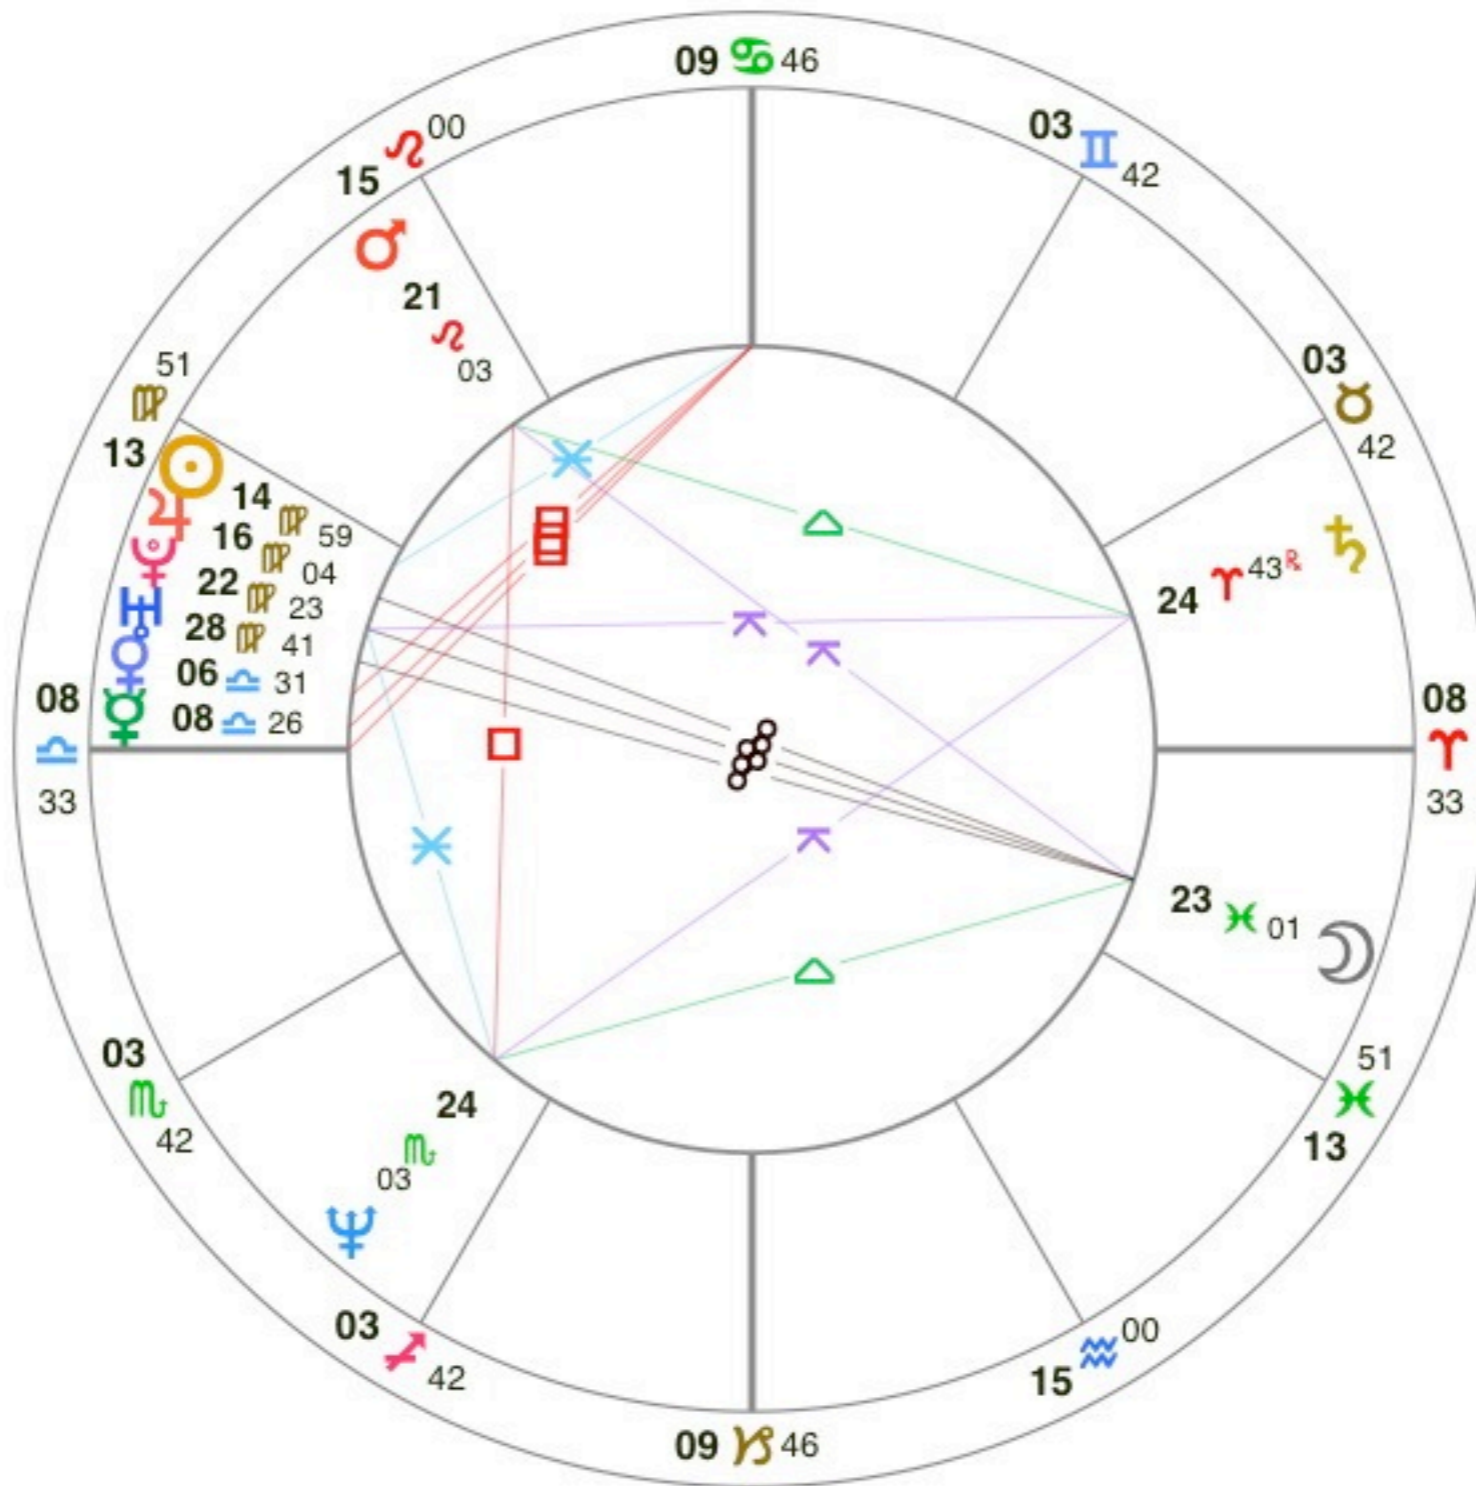

Michael The Standard

Natal Chart
Saturday, September 7, 1968
8:54:00 AM CDT
Kansas City, Missouri
Tropical Region / True Node