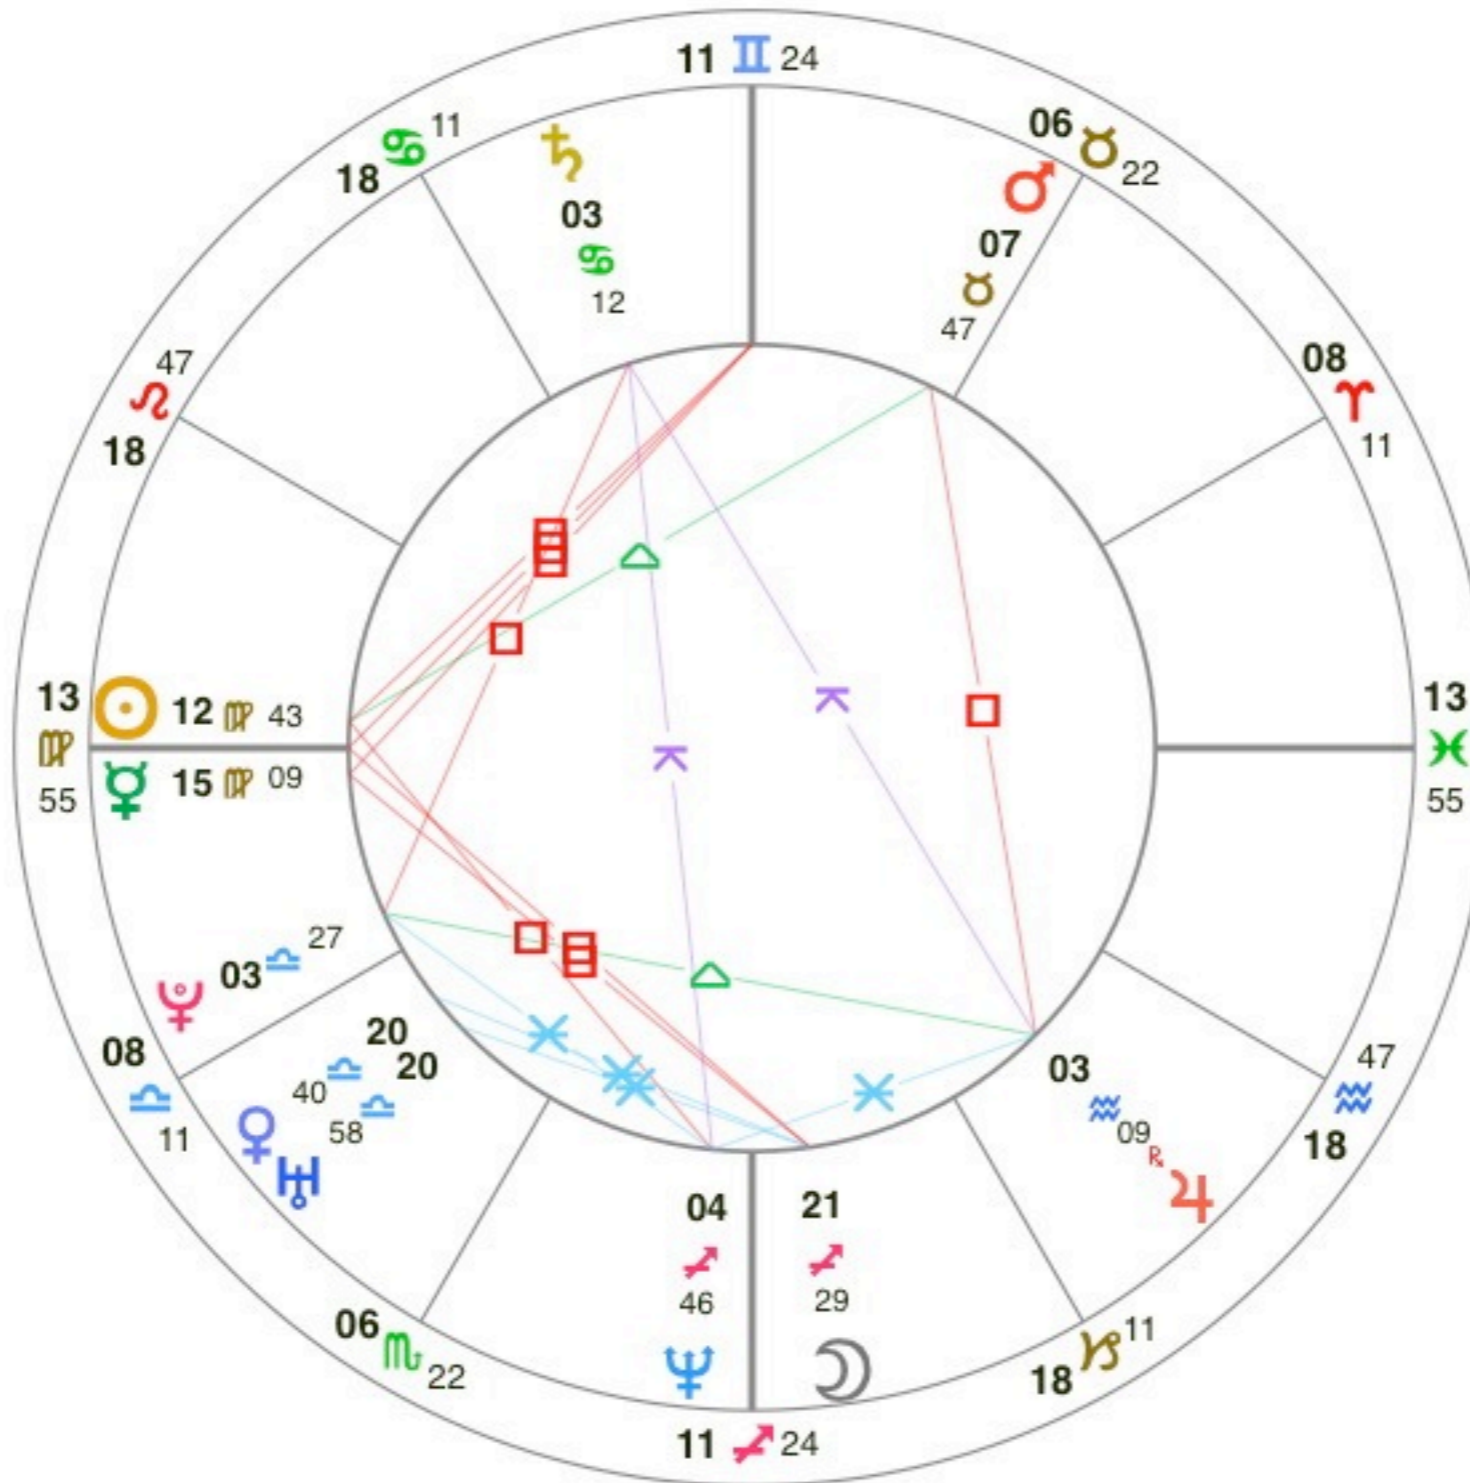

Mars

Jupiter ♃

Saturn

♄

Uranus ♅

Pluto ♇ ♀

The Signs

The Bell Curve

Cancer

Leo ♌

Virgo

Libra

**LITTLE MISS
FICKLE**
By Roger Hargreaves

Scorpio ♏

Sagittarius

4

Capricorn

Think.

Act.

Save.

Aquarius

Pisces

♓ ♋

Bono U2
Natal Chart
Tuesday, May 10, 1960
2:00:00 AM GMT
Dublin (Baile Átha Cliath), Ireland
Tropical Regiomontanus True Node

Saskia Saint-Sulpice

Natal Chart
Saturday, May 12, 1973
12:40:00 PM EDT
New York, New York
Tropical/Equinoctial True Node

Laura Jill Steinig
Natal Chart
Wednesday, September 5, 1973
6:42:00 AM EDT
Cherry Hill, New Jersey
Tropical Regiomontanus True Node