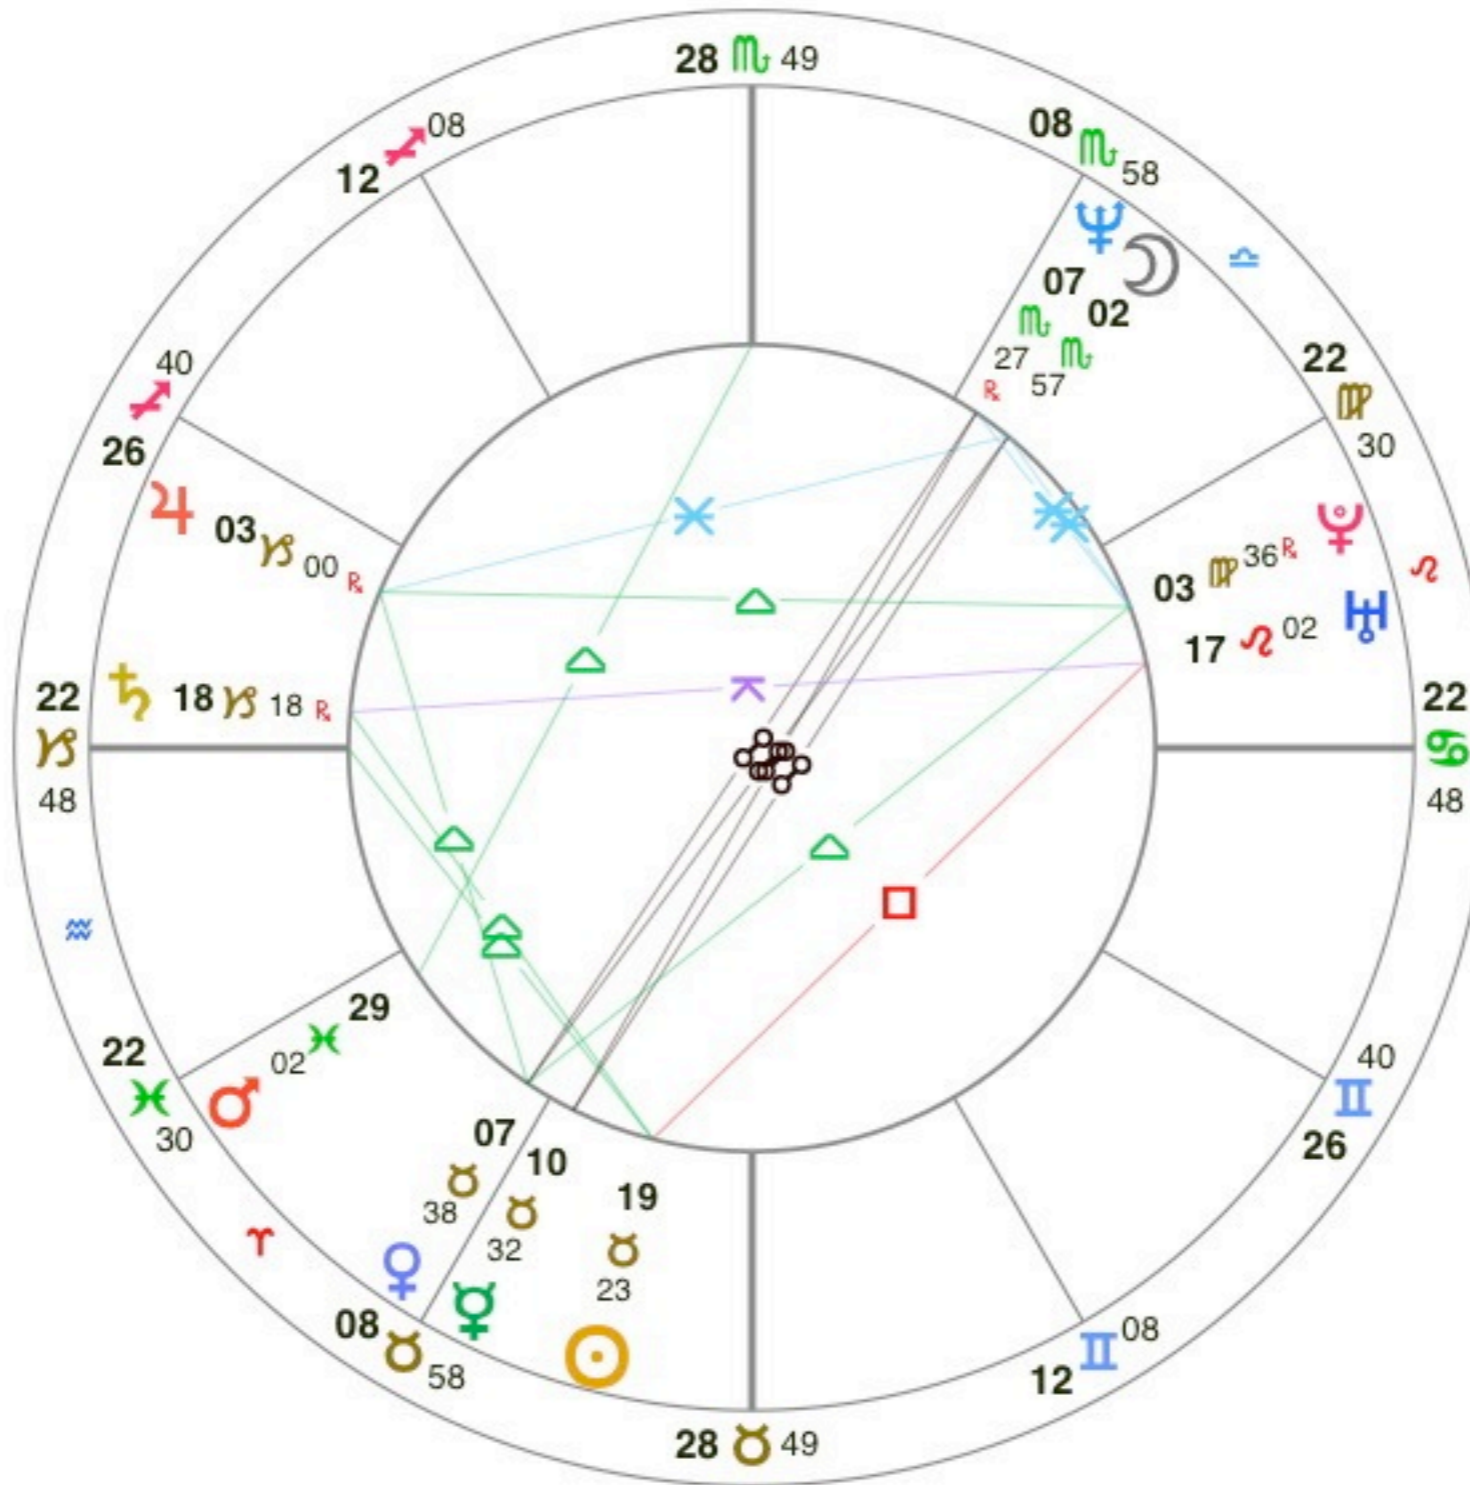

Mars

Jupiter ♃

Saturn

♄

Uranus ♅

Pluto ♇ ♀

The Signs

The Bell Curve

Cancer

Leo ♌

Virgo

Libra

**LITTLE MISS
FICKLE**
By Roger Hargreaves

Scorpio ♏

Sagittarius

4

Capricorn

Think.

Act.

Save.

Aquarius

Pisces

♓ ♋

Bono U2
Natal Chart
Tuesday, May 10, 1960
2:00:00 AM GMT
Dublin (Baile Átha Cliath), Ireland
Tropical Regiomontanus True Node

Saskia Saint-Sulpice

Natal Chart
Saturday, May 12, 1973
12:40:00 PM EDT
New York, New York
Tropical/Equinoctial True Node

Laura Jill Steinig
Natal Chart
Wednesday, September 5, 1973
6:42:00 AM EDT
Cherry Hill, New Jersey
Tropical Regiomontanus True Node