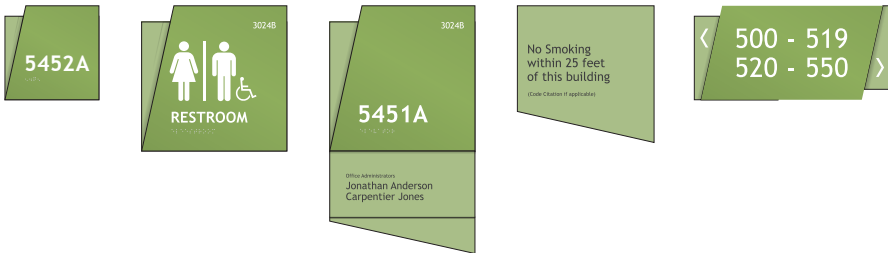

Groton

Groton is simple, ultra-durable construction with a modern edge. It has style and integrated copy. You can't handle Groton, but Groton can handle anyone.

ENCOMPASS

COLORS

10 Green

20 Orange

30 Grey

40 White