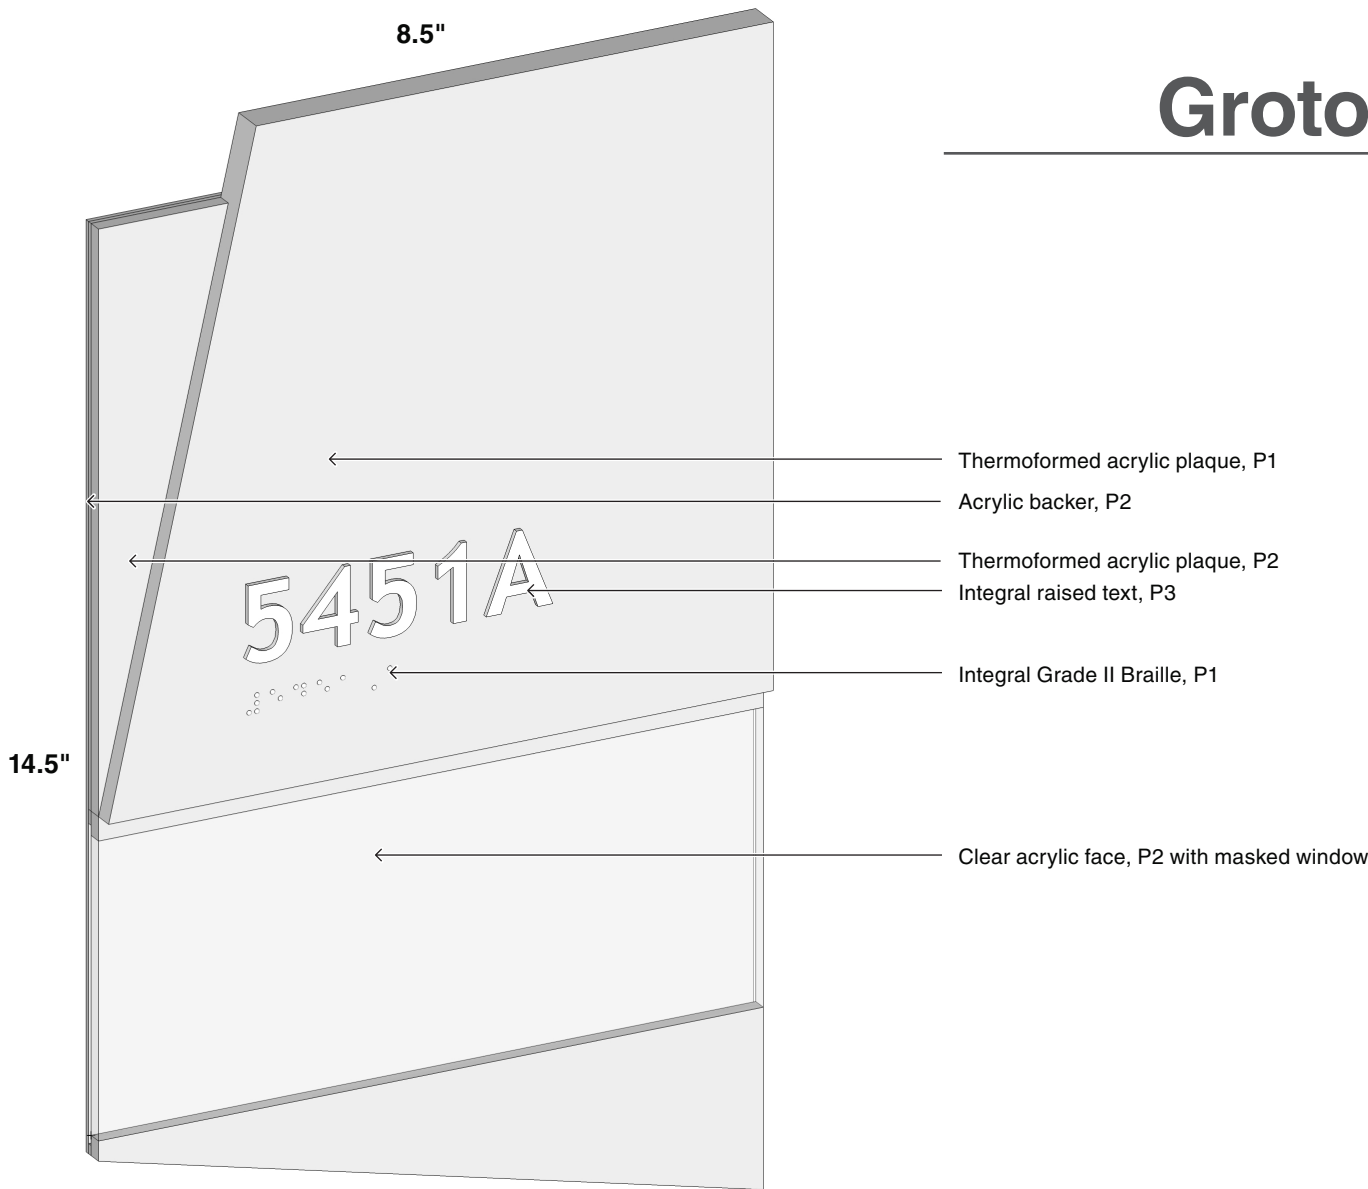

Groton

Groton is simple, ultra-durable construction with a modern edge. It has style and integrated copy. You can't handle Groton, but Groton can handle anyone.

ENCOMPASS

COLORS

10 Green

20 Orange

30 Grey

40 White