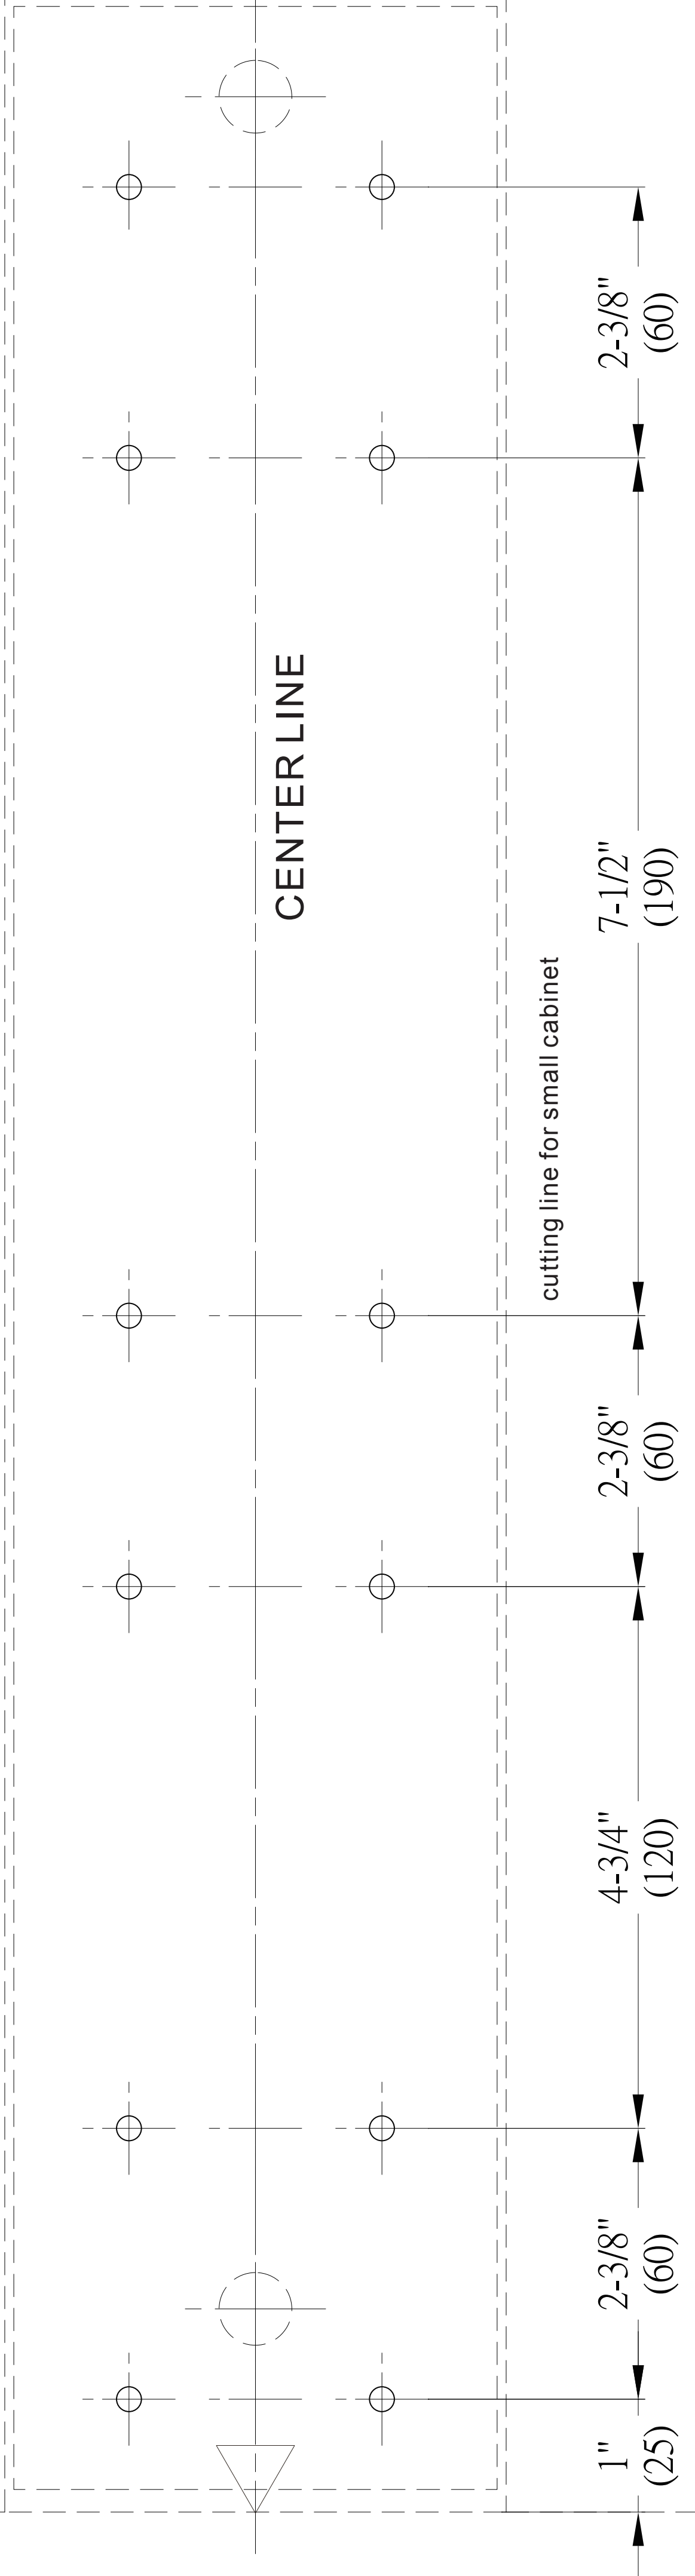

FRONT SIDE
(DOOR)

12400 Earl Jones Way
Louisville, KY 40299
rev-a-shelf.com
Customer Service: 800-626-1126

5300/5700 SERIES PULLOUT PANTRY BOTTOM SLIDE TEMPLATE

cutting line for small cabinet

12400 Earl Jones Way
Louisville, KY 40299
rev-a-shelf.com
Customer Service: 800-626-1126

5300/5700 SERIES PULLOUT PANTRY TOP SLIDE TEMPLATE

cutting line for small cabinet

FRONT SIDE
(DOOR)