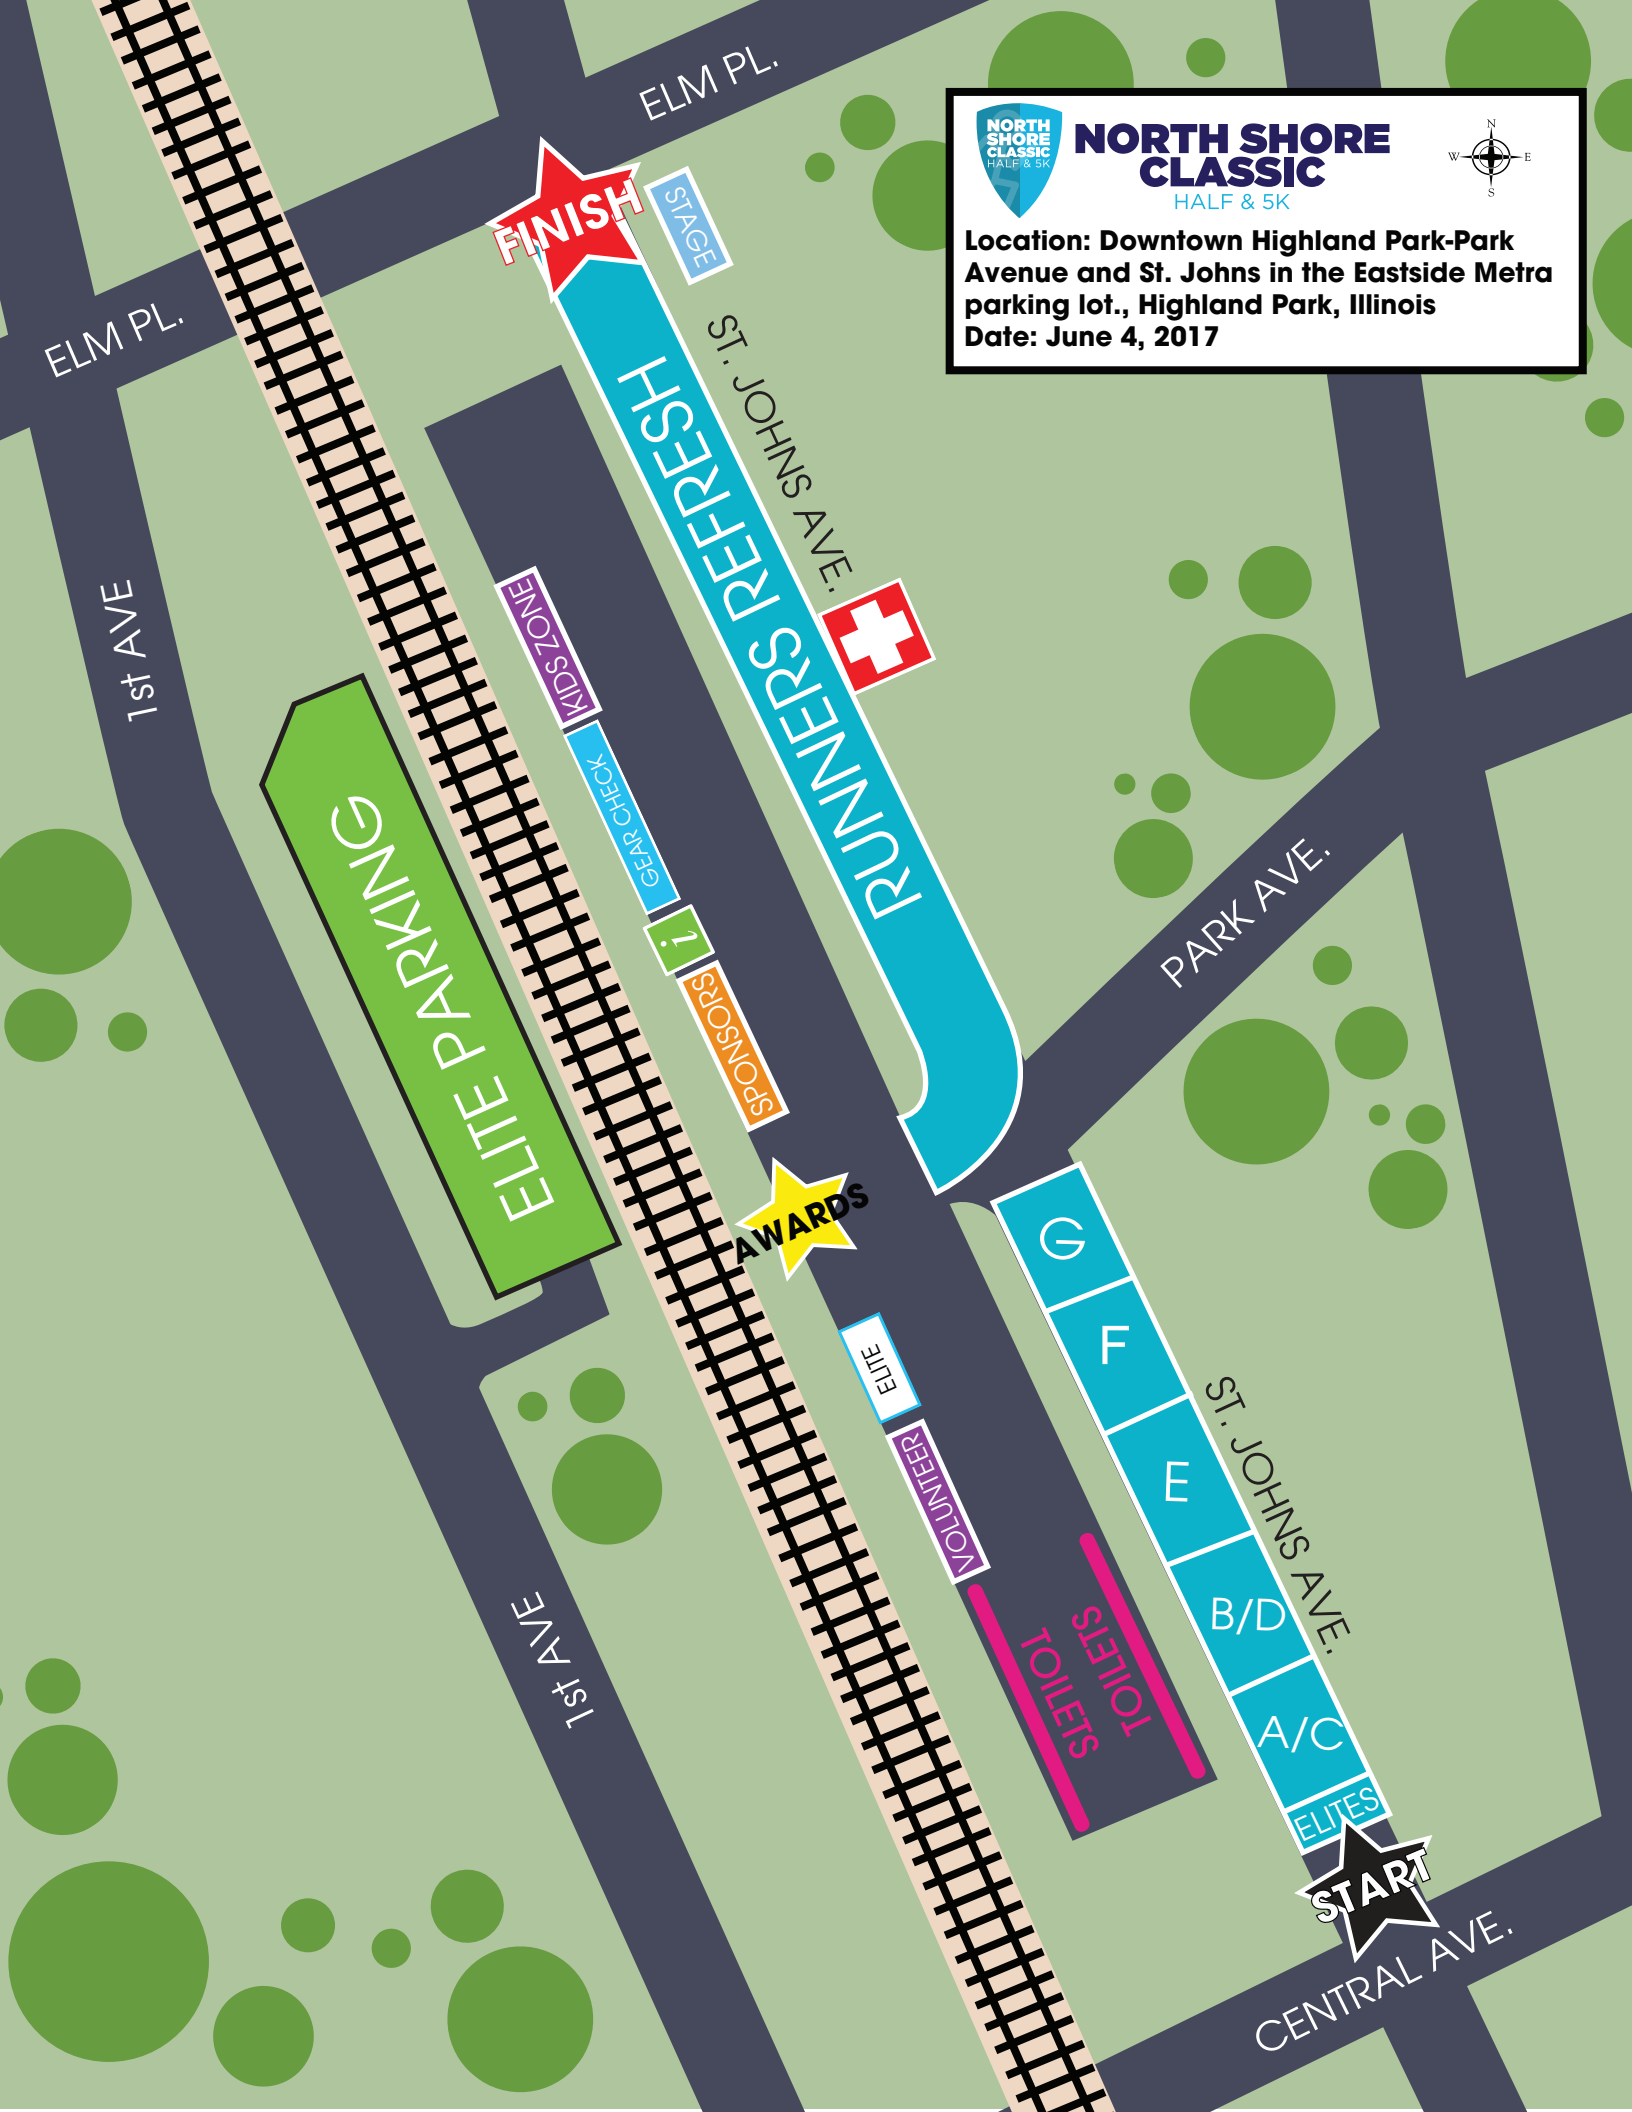

# NORTH SHORE CLASSIC

HALF & 5K

**Location:** Downtown Highland Park-Park Avenue and St. Johns in the Eastside Metra parking lot., Highland Park, Illinois  
**Date:** June 4, 2017

**FINISH**

STAGE

RUNNERS REFRESH

G

F

E

B/D

A/C

**START**

CENTRAL AVE.

ST. JOHNS AVE.

PARK AVE.

1st AVE

ELM PL.

1st AVE

ELITE PARKING