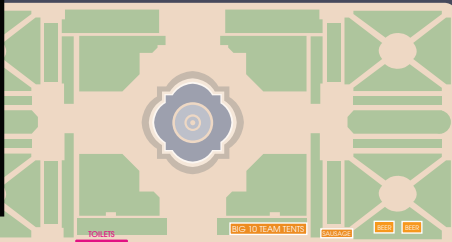

BTN

10K

PRESENTED BY **mb** financial bank

LAKE MICHIGAN

LAKE SHORE DRIVE

START CORRALS

COLUMBUS DRIVE

RUNNER REFRESH

E MONROE ST

THE ART INSTITUTE OF CHICAGO

E CONGRESS PKWY

E BALBO AVE

MICHIGAN AVE

E MONROE ST

E ADAMS ST

E JACKSON ST

E VAN BUREN ST

E CONGRESS PKWY

E HARRISON ST