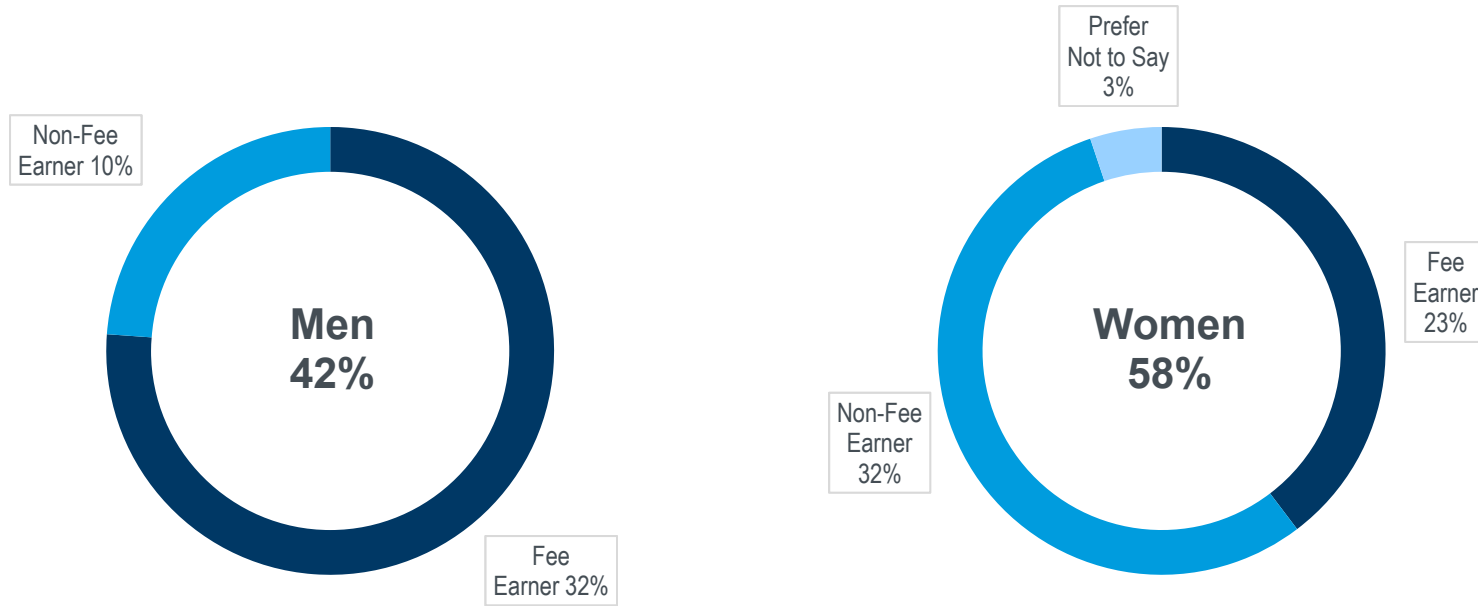

2017

A large blue inverted triangle is centered on the page. Inside the triangle, a city skyline at night is visible, featuring several illuminated skyscrapers. The year '2017' is written in white, sans-serif font in the upper-middle part of the triangle.

Ethnicity

3.3% of Proskauer personnel prefer not to disclose their ethnicity

Responses of 60 Proskauer personnel in the London office.

Gender

Responses of 60 Proskauer personnel in the London office.

Age

Due to rounding, totals may not add up to 100%.