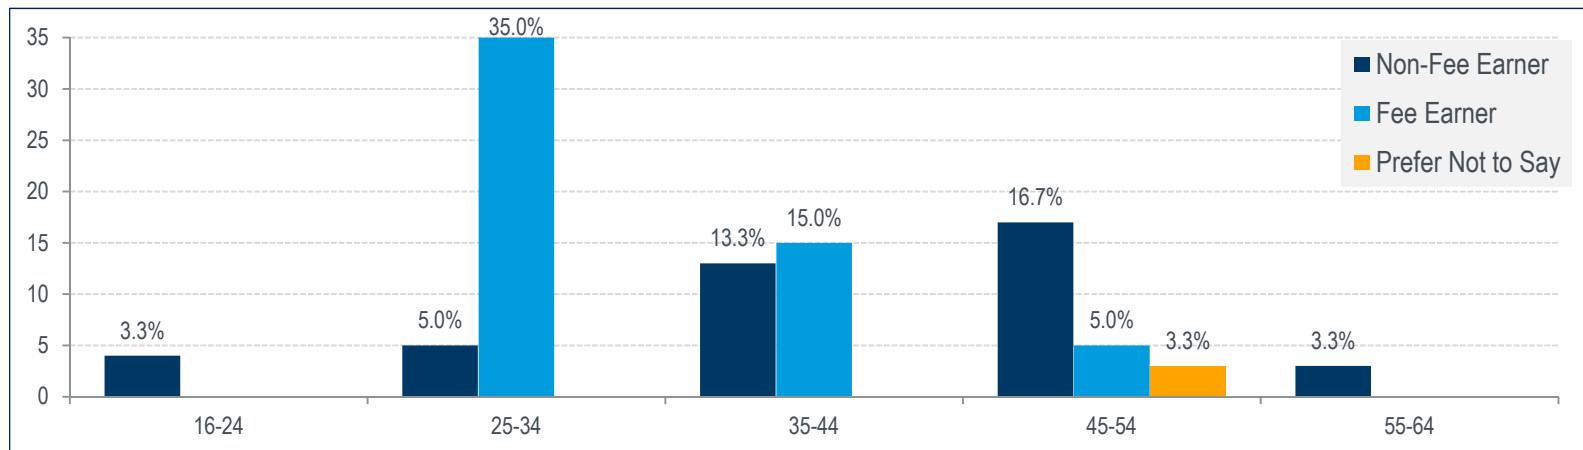

Ethnicity

3.3% of Proskauer personnel prefer not to disclose their ethnicity

Responses of 60 Proskauer personnel in the London office.

Gender

Responses of 60 Proskauer personnel in the London office.

Age

Due to rounding, totals may not add up to 100%.

Responses of 60 Proskauer personnel in the London office.

Age

Responses of 60 Proskauer personnel in the London office.

Due to rounding, totals may not add up to 100%

Age

Responses of 60 Proskauer personnel in the London office.

Due to rounding, totals may not add up to 100%