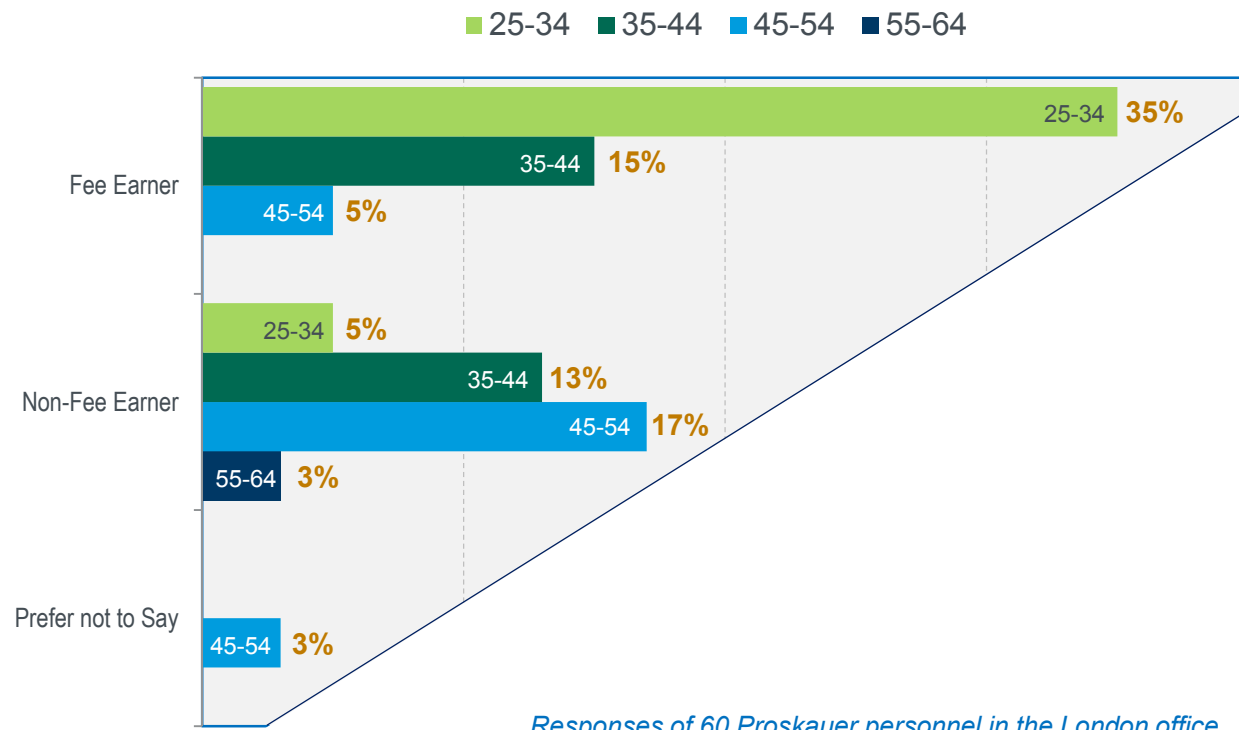

2017

A large blue inverted triangle is centered on the page. Inside the triangle, a city skyline at night is visible, featuring several illuminated skyscrapers. The year '2017' is written in white, sans-serif font in the upper-middle part of the triangle.

Ethnicity

3.3% of Proskauer personnel prefer not to disclose their ethnicity

Responses of 60 Proskauer personnel in the London office.

Gender

Responses of 60 Proskauer personnel in the London office.

Age

Due to rounding, totals may not add up to 100%.

Responses of 60 Proskauer personnel in the London office.

Age

Responses of 60 Proskauer personnel in the London office.

Due to rounding, totals may not add up to 100%

Age

Responses of 60 Proskauer personnel in the London office.