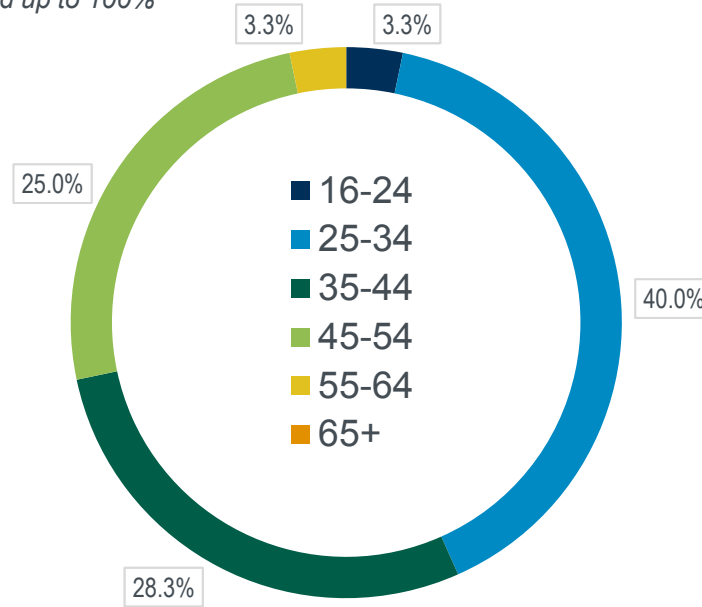

2017

A large blue inverted triangle is centered on the page. Inside the triangle, a city skyline at night is visible, featuring several illuminated skyscrapers. The year '2017' is written in white, sans-serif font in the upper-middle part of the triangle.

Ethnicity

3.3% of Proskauer personnel prefer not to disclose their ethnicity

Responses of 60 Proskauer personnel in the London office.

Gender

Responses of 60 Proskauer personnel in the London office.

Age

Due to rounding, totals may not add up to 100%.

Responses of 60 Proskauer personnel in the London office.

Age

Responses of 60 Proskauer personnel in the London office.

Due to rounding, totals may not add up to 100%

Age

Responses of 60 Proskauer personnel in the London office.