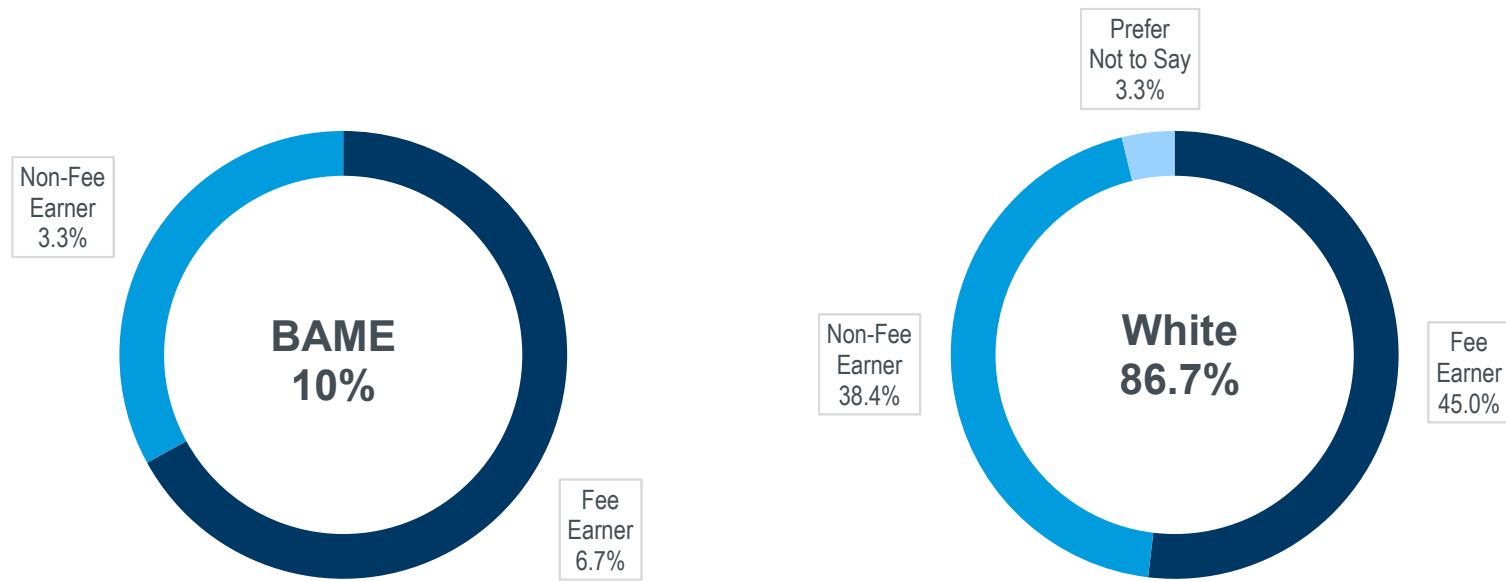

2017

A large blue inverted triangle is centered on the page. Inside the triangle, a city skyline at night is visible, featuring several illuminated skyscrapers. The year '2017' is written in white, sans-serif font in the upper-middle part of the triangle.

Ethnicity

3.3% of Proskauer personnel prefer not to disclose their ethnicity

Responses of 60 Proskauer personnel in the London office.

Gender

Responses of 60 Proskauer personnel in the London office.

Age

Due to rounding, totals may not add up to 100%.