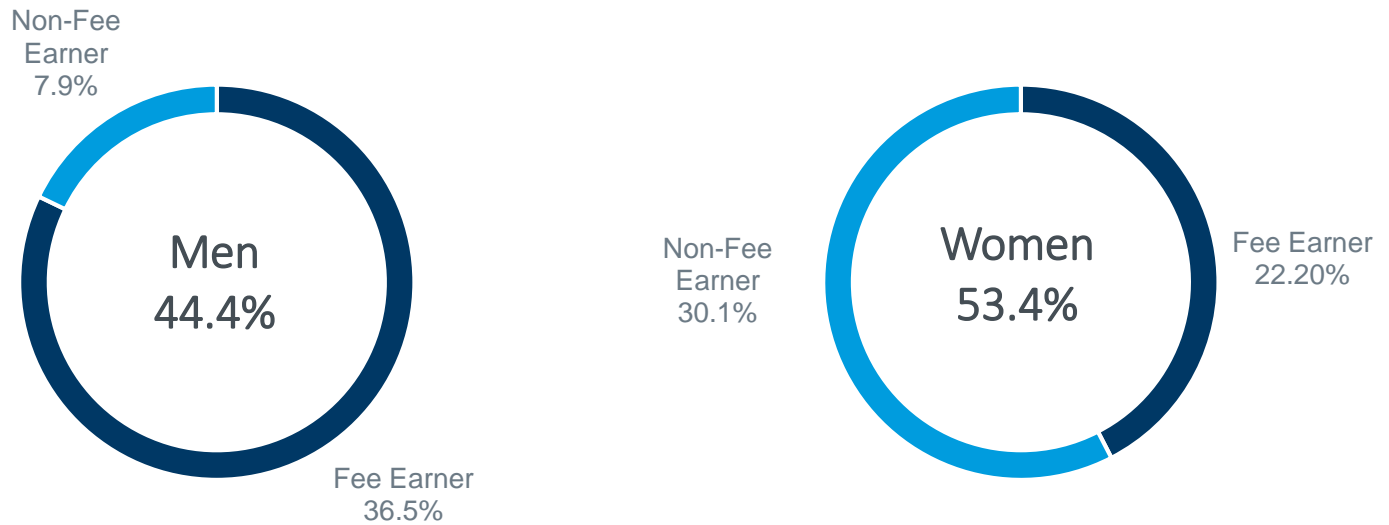

# Ethnicity

Due to rounding totals may not add up to 100%.

*\*4.7% of respondents prefer not to disclose their ethnicity.*

*Based on responses of 63 Proskauer personnel in the London office.*

# Gender

Due to rounding totals may not add up to 100%.

*\*3.2% of respondents prefer not to disclose their gender.*

*Based on responses of 63 Proskauer personnel in the London office.*

# Age

Due to rounding totals may not add up to 100%.

*\*3.2% of respondents prefer not to disclose their age.*

*Based on responses of 63 Proskauer personnel in the London office.*