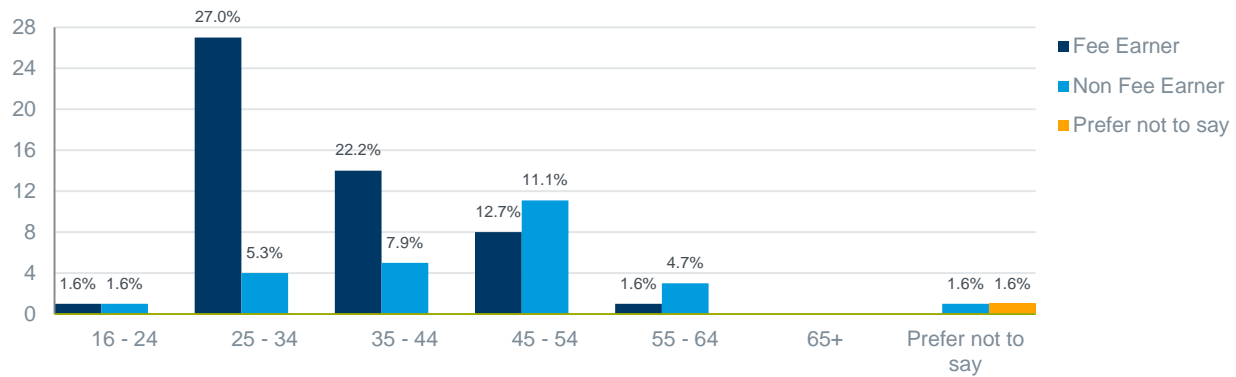

# Gender

Due to rounding totals may not add up to 100%.

*\*3.2% of respondents prefer not to disclose their gender.*

*Based on responses of 63 Proskauer personnel in the London office.*

# Age

Due to rounding totals may not add up to 100%.

*\*3.2% of respondents prefer not to disclose their age.*

*Based on responses of 63 Proskauer personnel in the London office.*

# Age (cont'd)

Due to rounding totals may not add up to 100%.