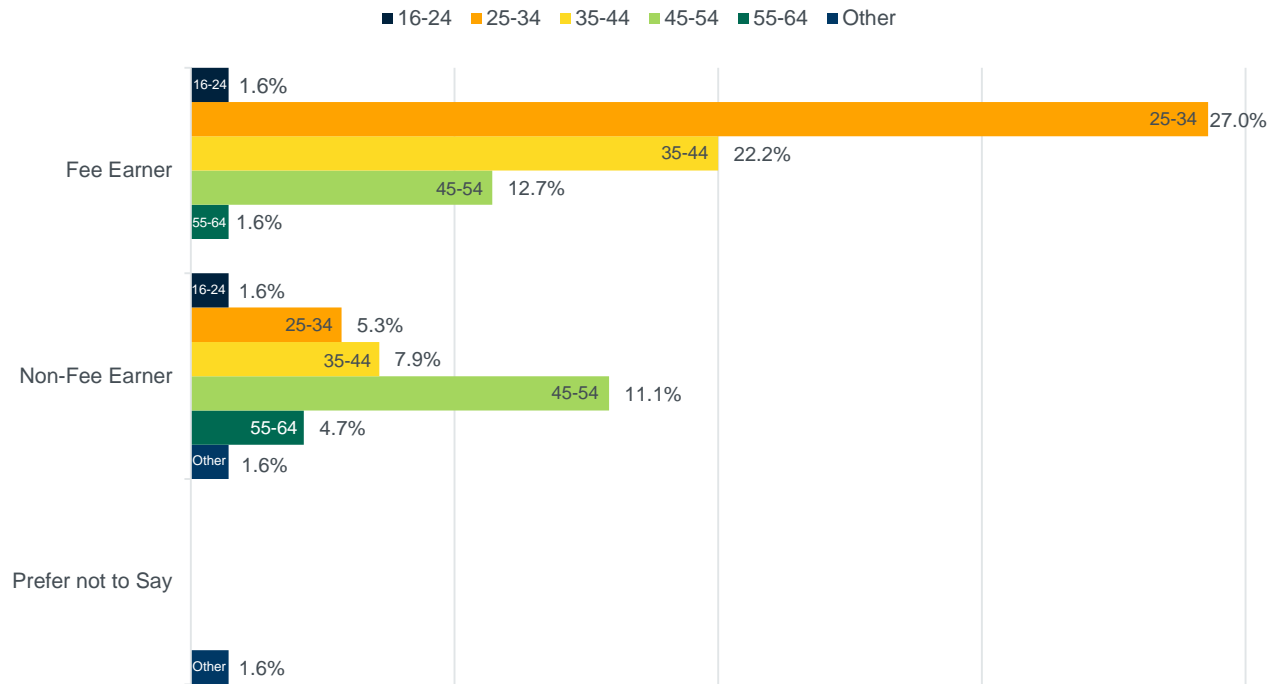

# Ethnicity

Due to rounding totals may not add up to 100%.

*\*4.7% of respondents prefer not to disclose their ethnicity.*

*Based on responses of 63 Proskauer personnel in the London office.*

# Gender

Due to rounding totals may not add up to 100%.

*\*3.2% of respondents prefer not to disclose their gender.*

*Based on responses of 63 Proskauer personnel in the London office.*

# Age

Due to rounding totals may not add up to 100%.

*\*3.2% of respondents prefer not to disclose their age.*

*Based on responses of 63 Proskauer personnel in the London office.*

# Age (cont'd)

Due to rounding totals may not add up to 100%.