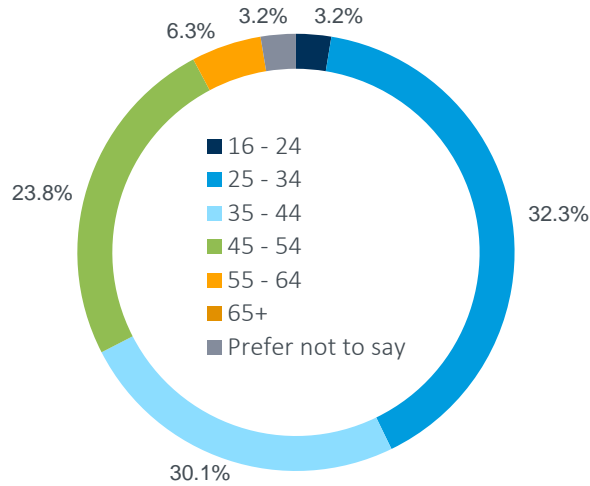

# Ethnicity

Due to rounding totals may not add up to 100%.

*\*4.7% of respondents prefer not to disclose their ethnicity.*

*Based on responses of 63 Proskauer personnel in the London office.*

# Gender

Due to rounding totals may not add up to 100%.

*\*3.2% of respondents prefer not to disclose their gender.*

*Based on responses of 63 Proskauer personnel in the London office.*

# Age

Due to rounding totals may not add up to 100%.

*\*3.2% of respondents prefer not to disclose their age.*

*Based on responses of 63 Proskauer personnel in the London office.*

# Age (cont'd)

Due to rounding totals may not add up to 100%.