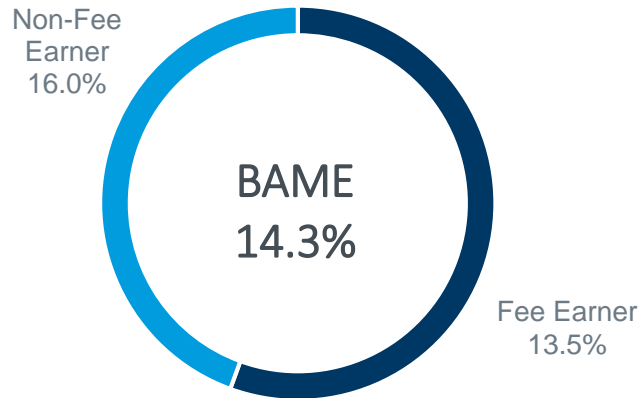

2019

A large blue downward-pointing triangle is centered on the page. Inside the triangle, a city skyline at night is visible, featuring several illuminated skyscrapers. The year "2019" is written in white, sans-serif font in the upper-middle part of the triangle.

# Ethnicity

Due to rounding totals may not add up to 100%.

*\*4.7% of respondents prefer not to disclose their ethnicity.*

*Based on responses of 63 Proskauer personnel in the London office.*

# Gender

Due to rounding totals may not add up to 100%.

*\*3.2% of respondents prefer not to disclose their gender.*

*Based on responses of 63 Proskauer personnel in the London office.*