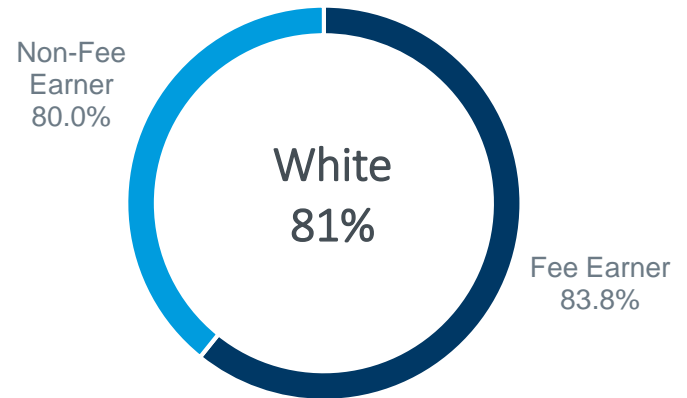

2019

A large blue downward-pointing triangle is centered on the page. Inside the triangle, a city skyline at night is visible, featuring several illuminated skyscrapers. The year "2019" is written in white, sans-serif font in the upper-middle part of the triangle.

# Ethnicity

Due to rounding totals may not add up to 100%.

*\*4.7% of respondents prefer not to disclose their ethnicity.*

*Based on responses of 63 Proskauer personnel in the London office.*

# Gender

Due to rounding totals may not add up to 100%.

*\*3.2% of respondents prefer not to disclose their gender.*

*Based on responses of 63 Proskauer personnel in the London office.*