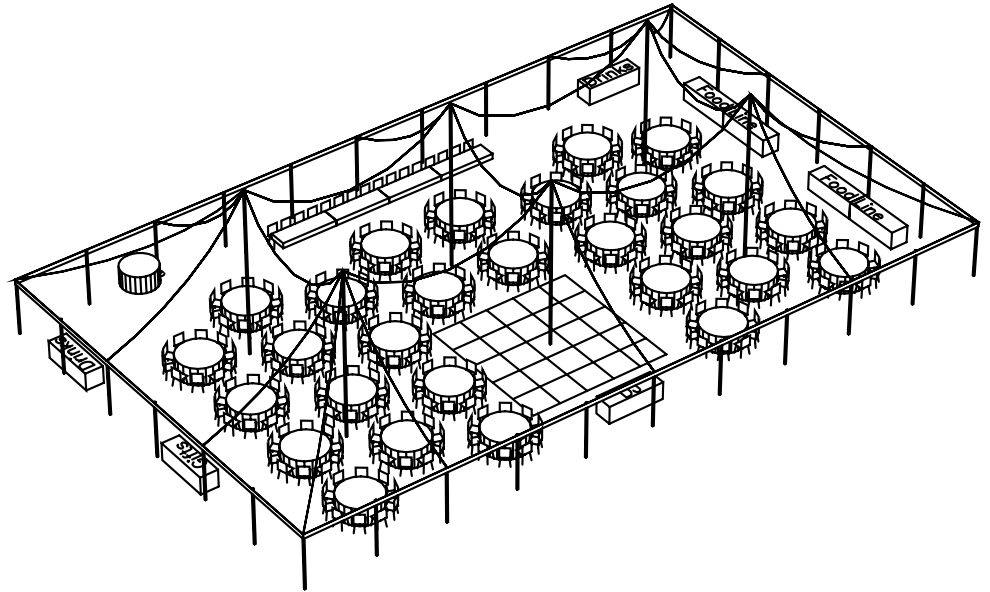

# 60'x100' Pole Tent Seating 296

Mutton Party & Tent Rentals