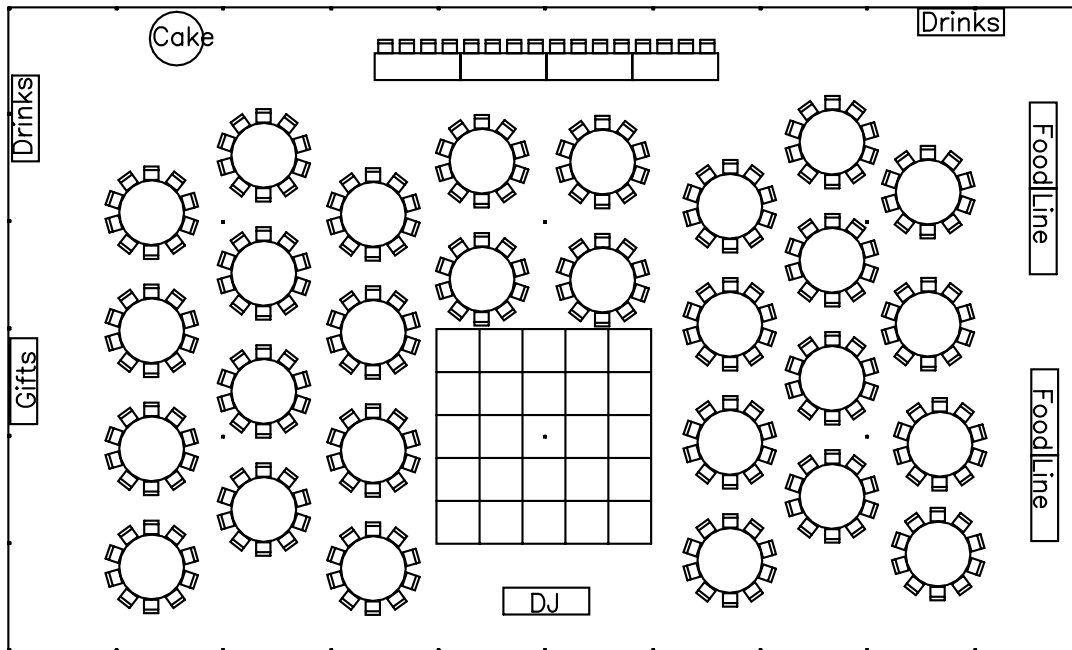

# 60'x100' Pole Tent Seating 296

Mutton Party & Tent Rentals