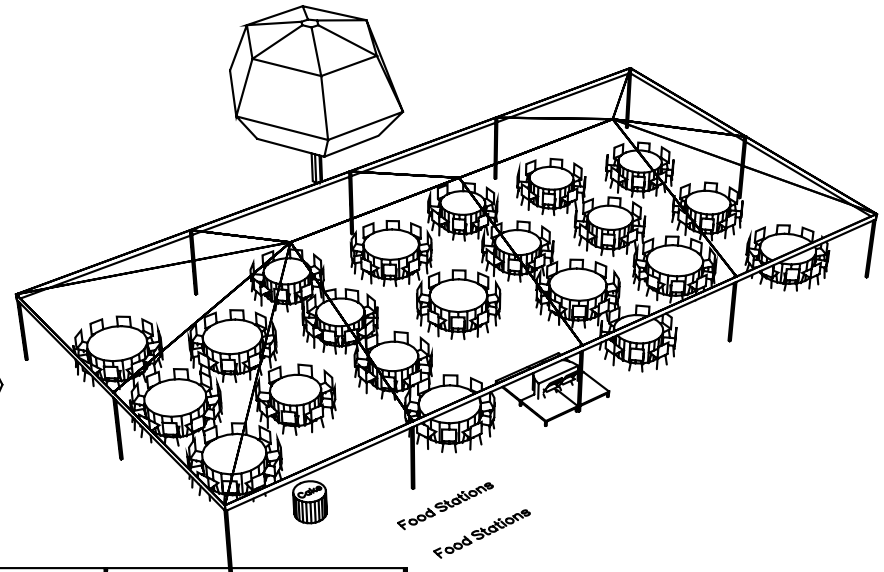

# 40x80 Tent Seating 185

Food Stations

Food Stations