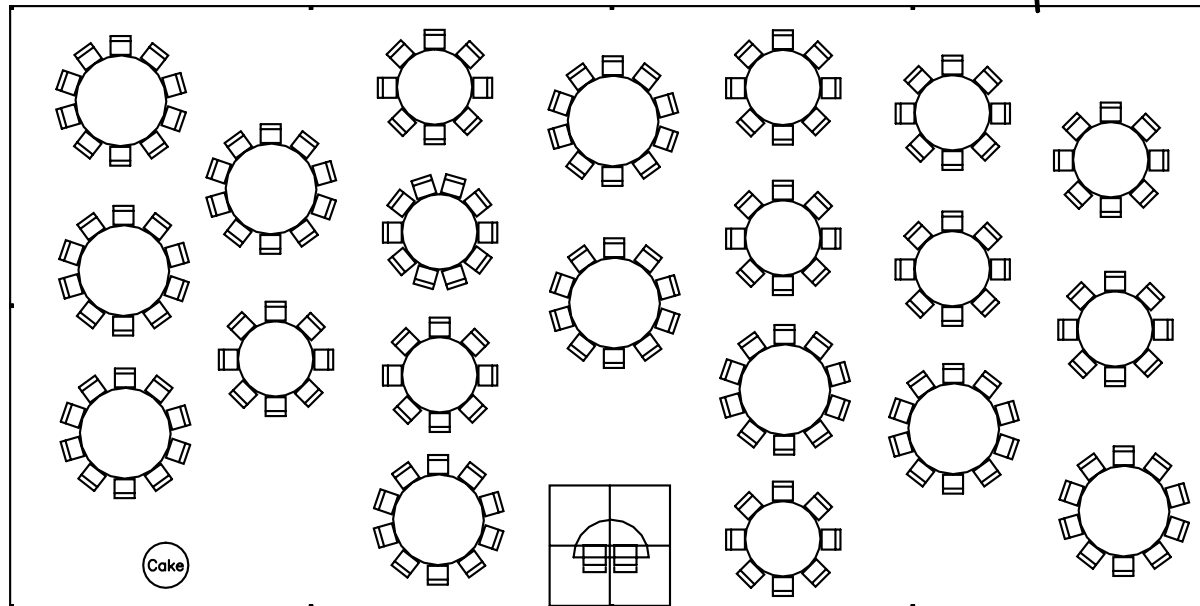

# 40x80 Tent Seating 185

Food Stations

Food Stations