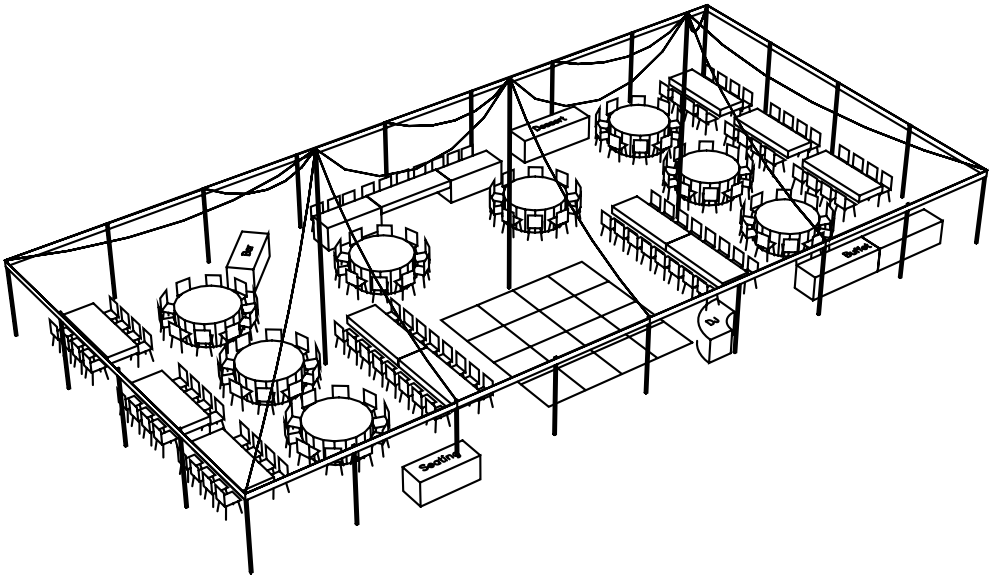

40x80 Pole Tent
Seating 170

0 10 20 30
Feet