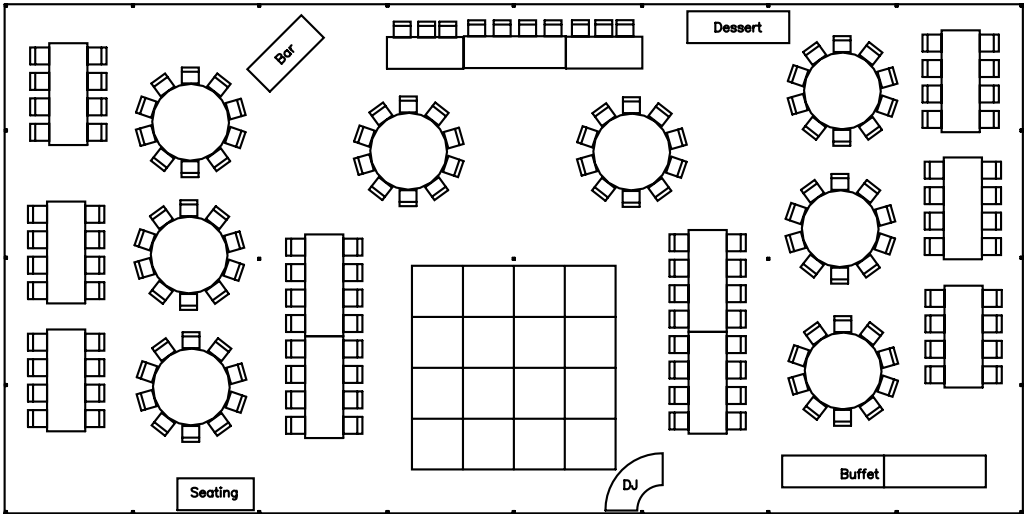

40x80 Pole Tent
Seating 170

0 10 20 30
Feet