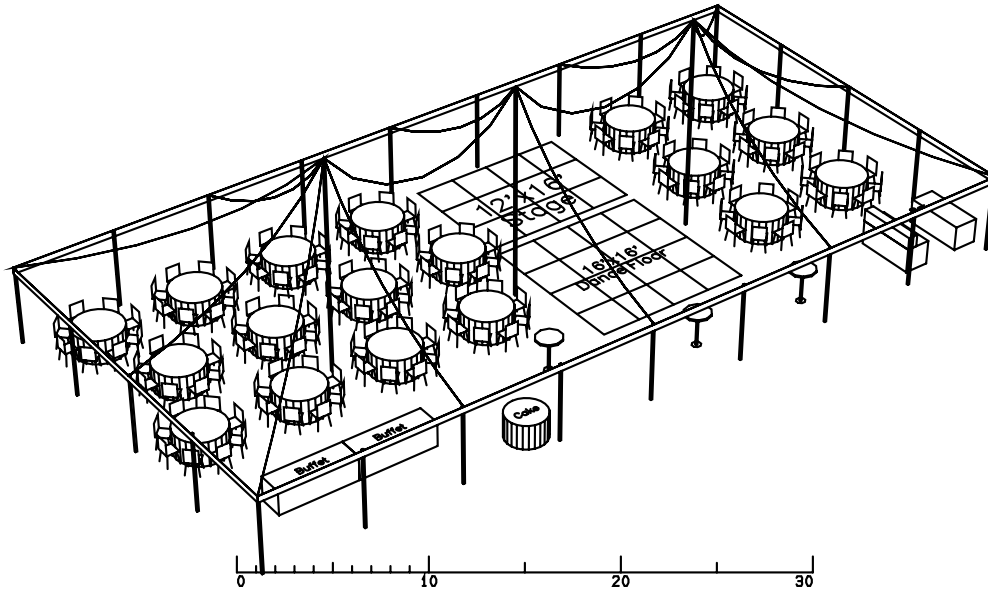

# Wedding 40x80 Tent Seating for 144

0 10 20 30  
Feet