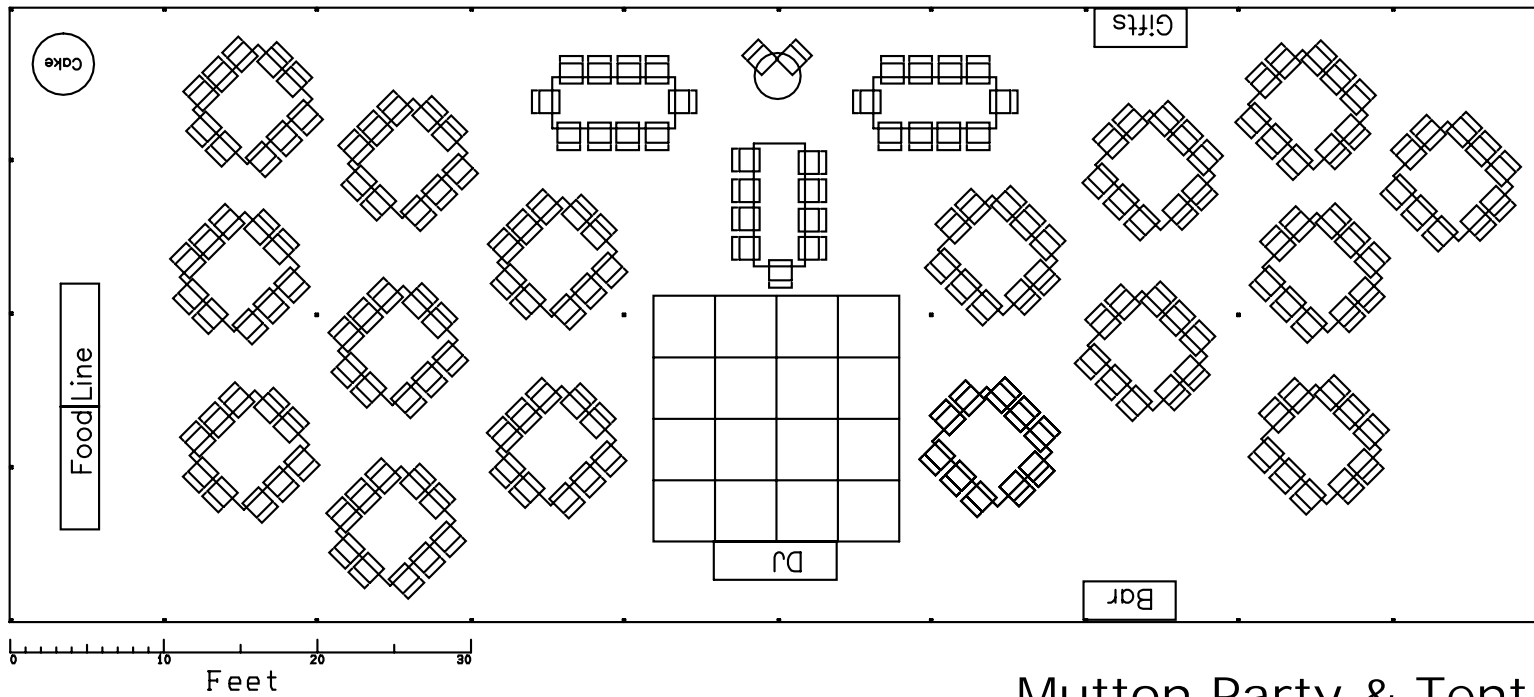

# 40'x100' Pole Tent Seating 201

Mutton Party & Tent Rentals