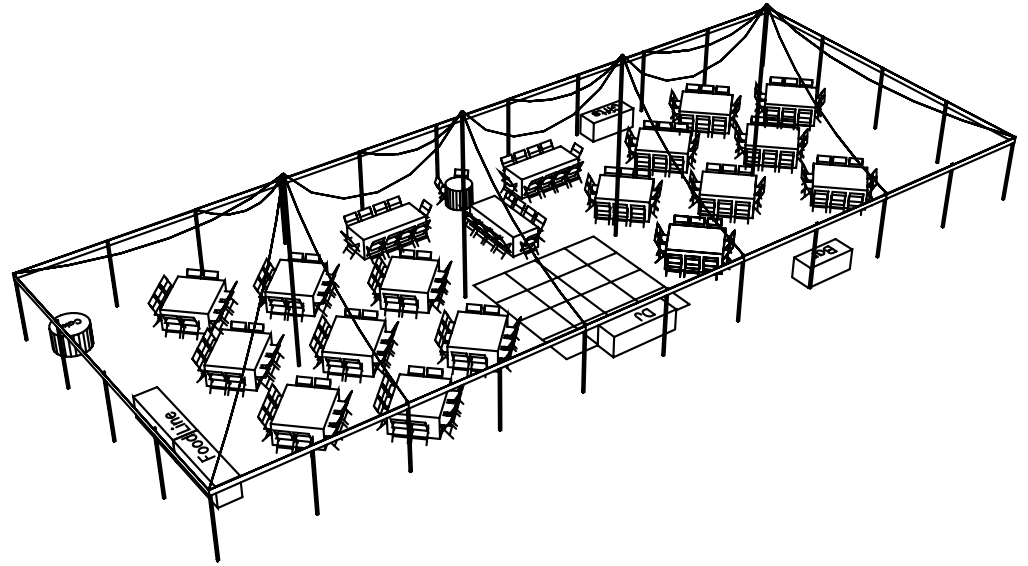

# 40'x100' Pole Tent Seating 201

Mutton Party & Tent Rentals