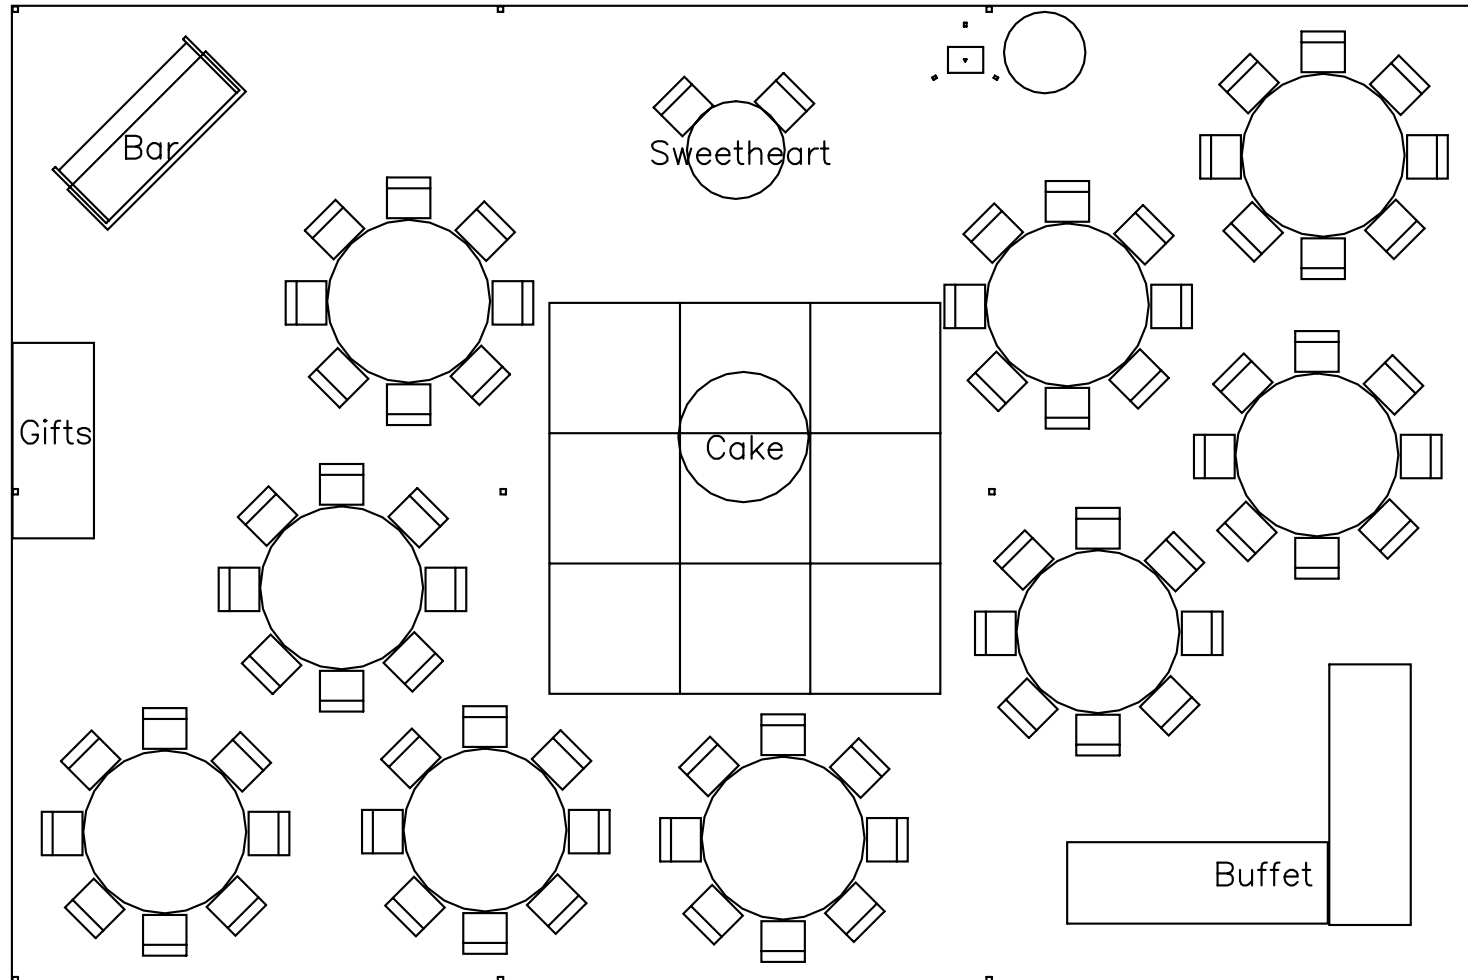

30x40 Frame Tent

Seating 74

Feet