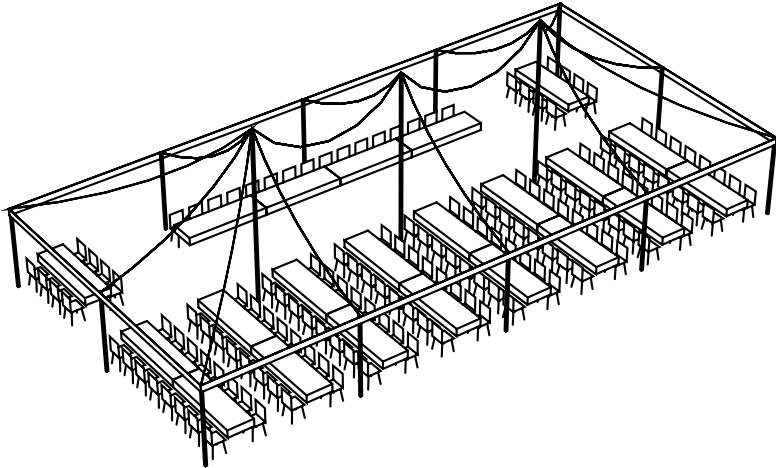

30'x60' Pole Tent Seating 144

Mutton Party & Tent Rental