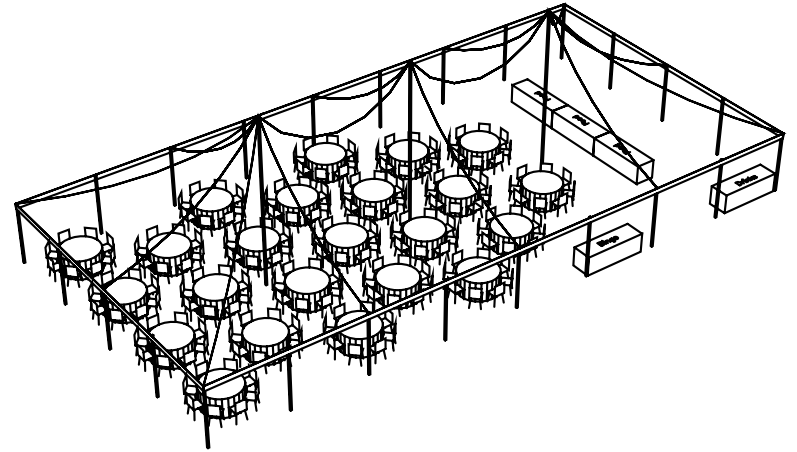

40'x80' Pole Tent Seating 184

Mutton Party & Tent Rentals