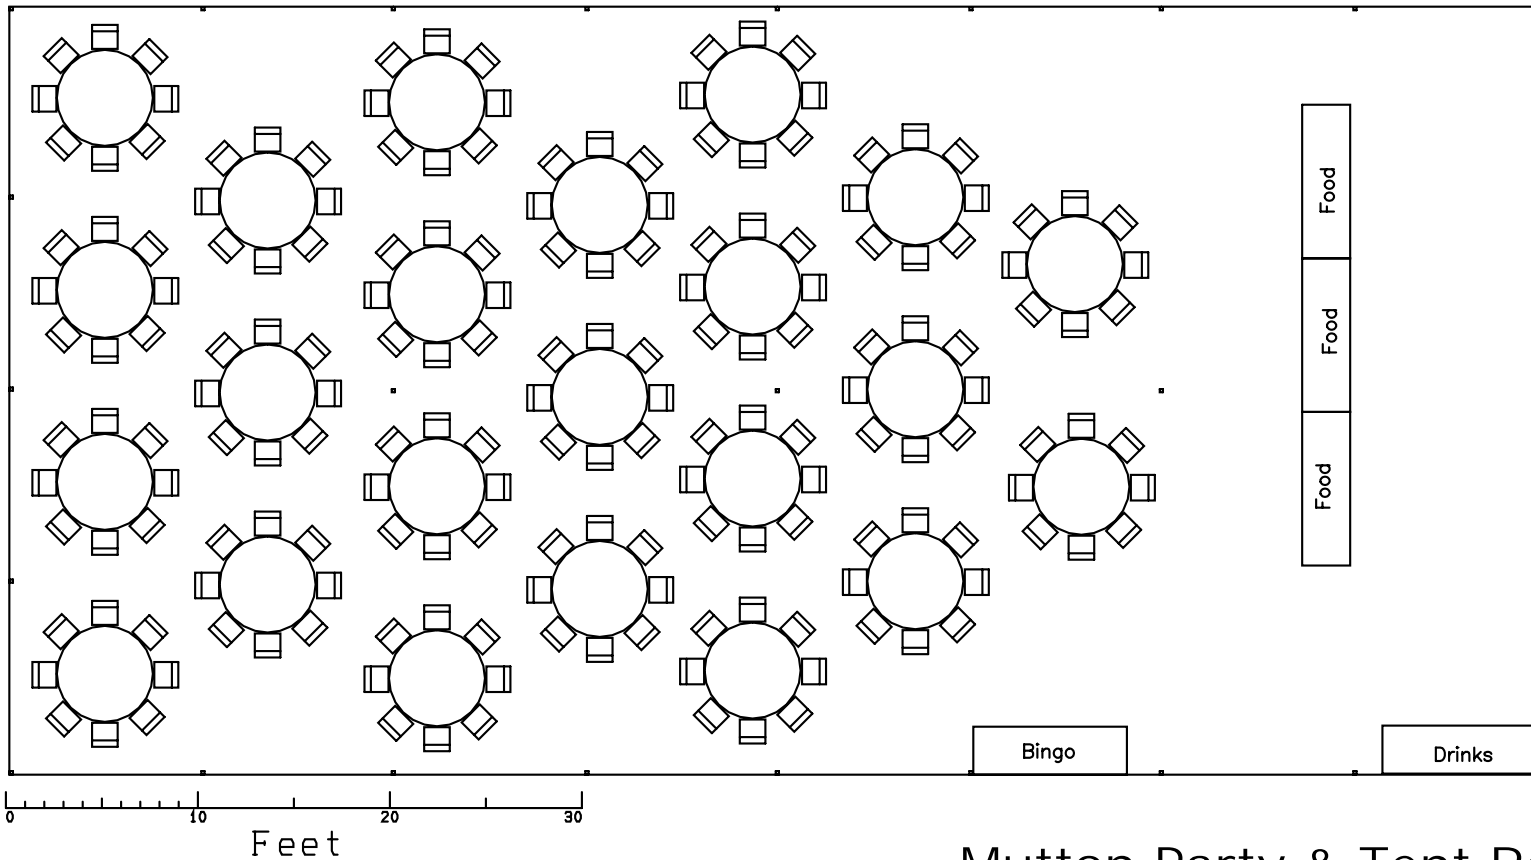

40'x80' Pole Tent Seating 184

Mutton Party & Tent Rentals