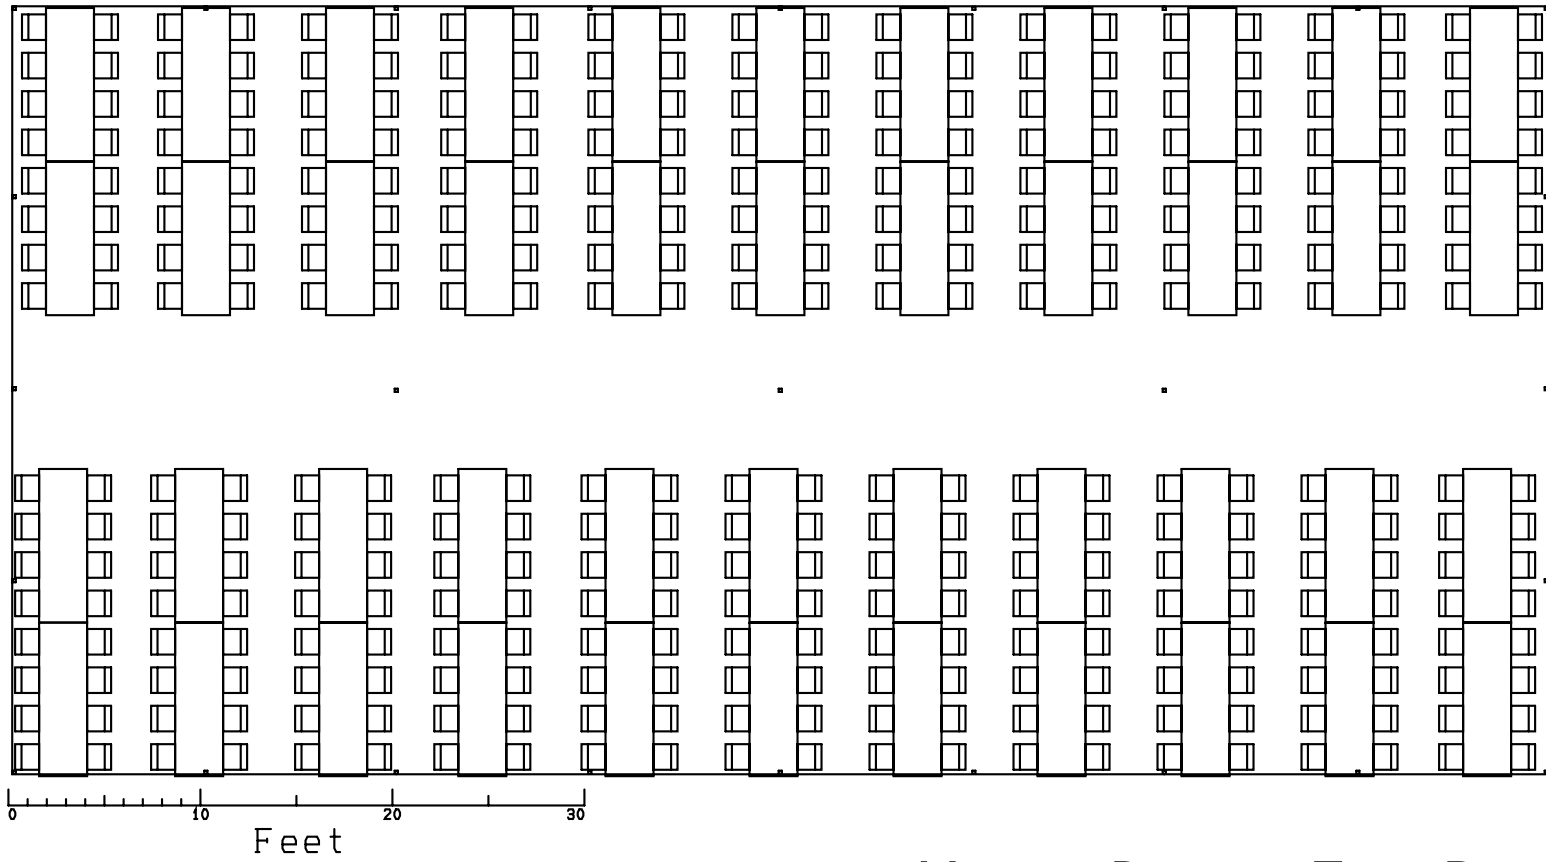

40'x80' Tent
Seating 352

Mutton Party & Tent Rentals