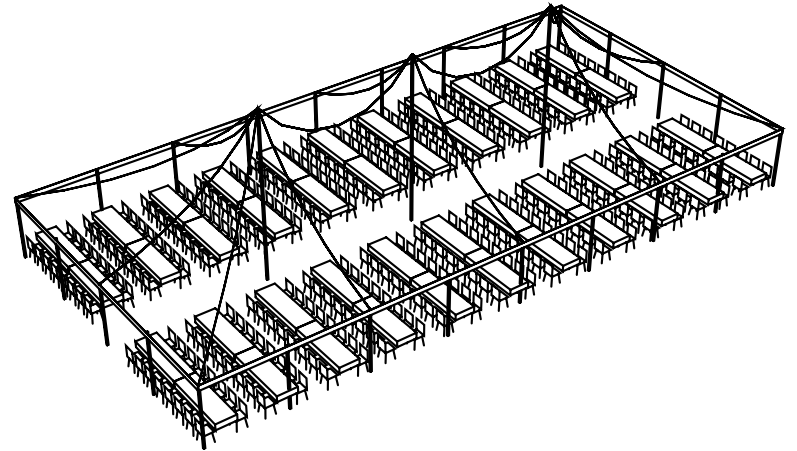

40'x80' Tent
Seating 352

Mutton Party & Tent Rentals