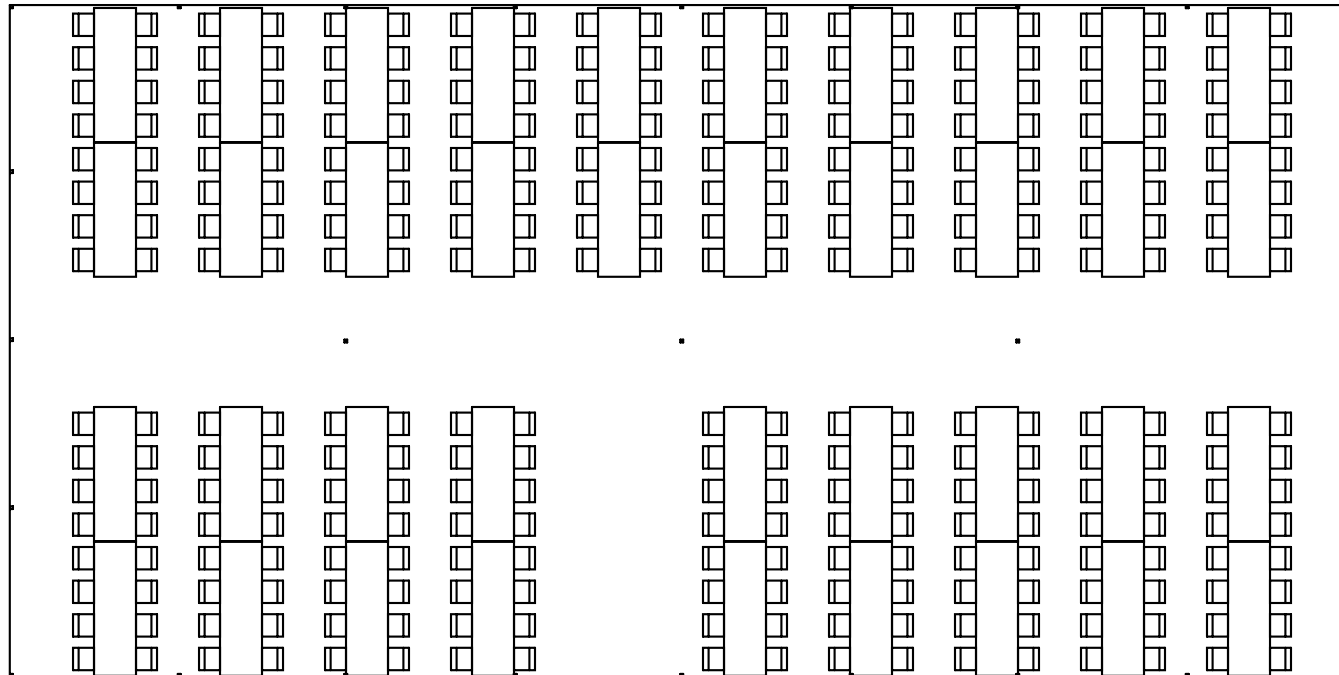

40'x80' Pole Tent Seating 304

Mutton Party & Tent Rentals