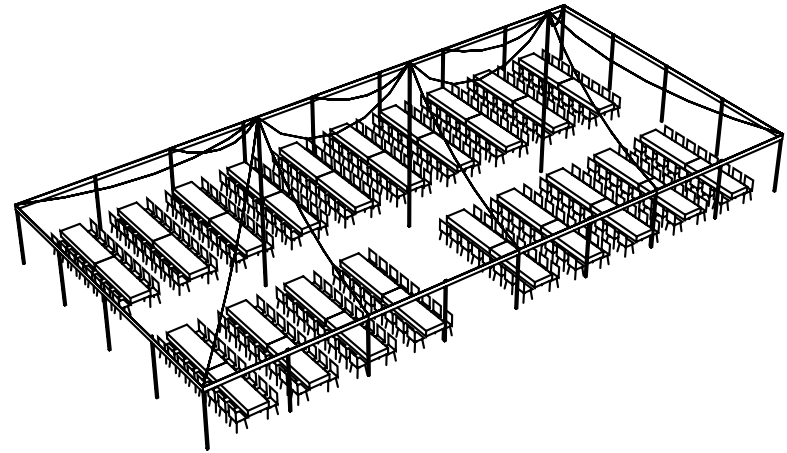

40'x80' Pole Tent Seating 304

Mutton Party & Tent Rentals