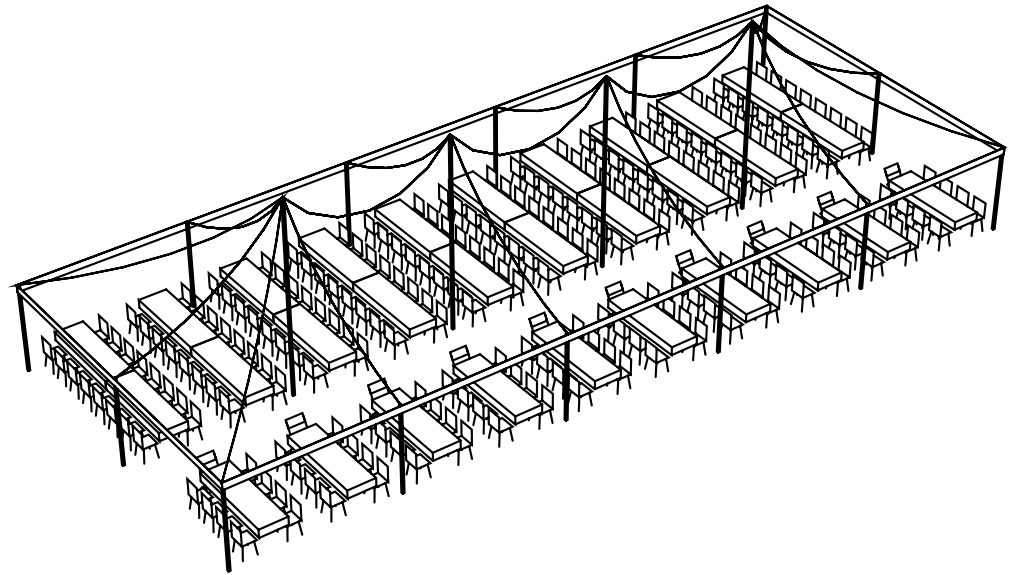

30'x75' Pole Tent
Seating 250

Mutton Party & Tent Rentals