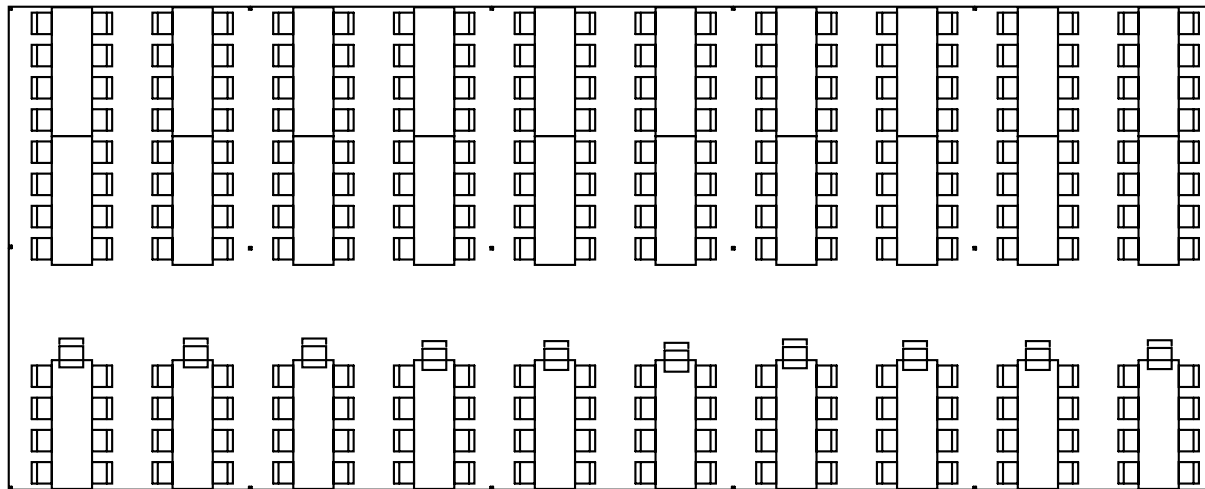

30'x75' Pole Tent
Seating 250

Mutton Party & Tent Rentals