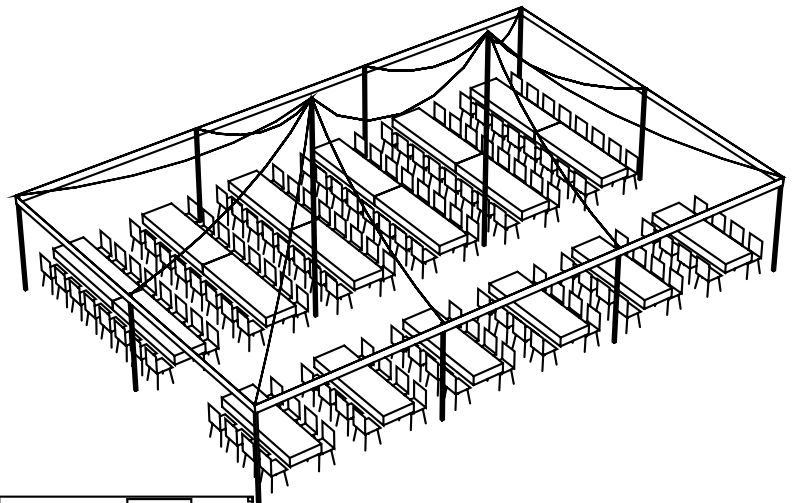

30'x45' Pole Tent Seating 144

Feet

Mutton Party & Tent Rentals