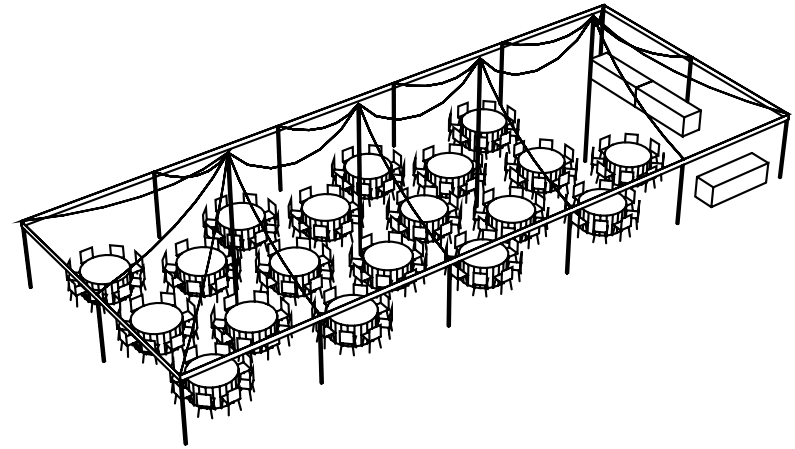

30'x75' Pole Tent Seating 152

Feet

Mutton Party & Tent Rentals