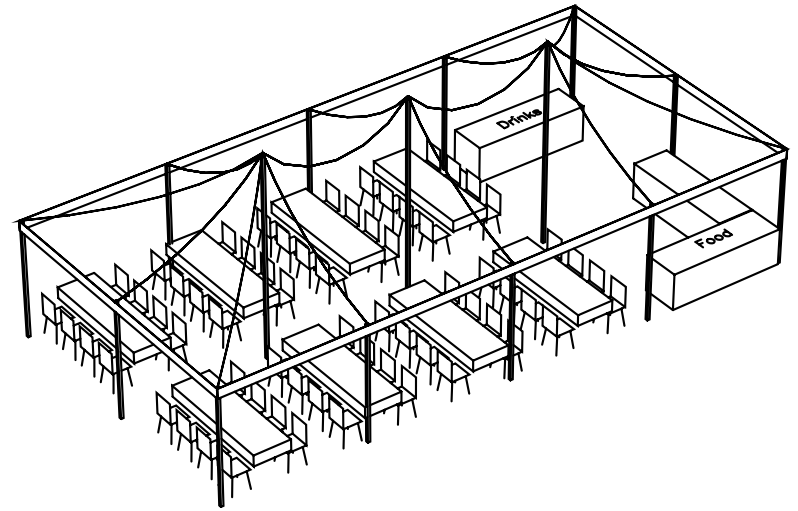

20'x40' Tent Seating 64

Feet

Mutton Party & Tent Rentals