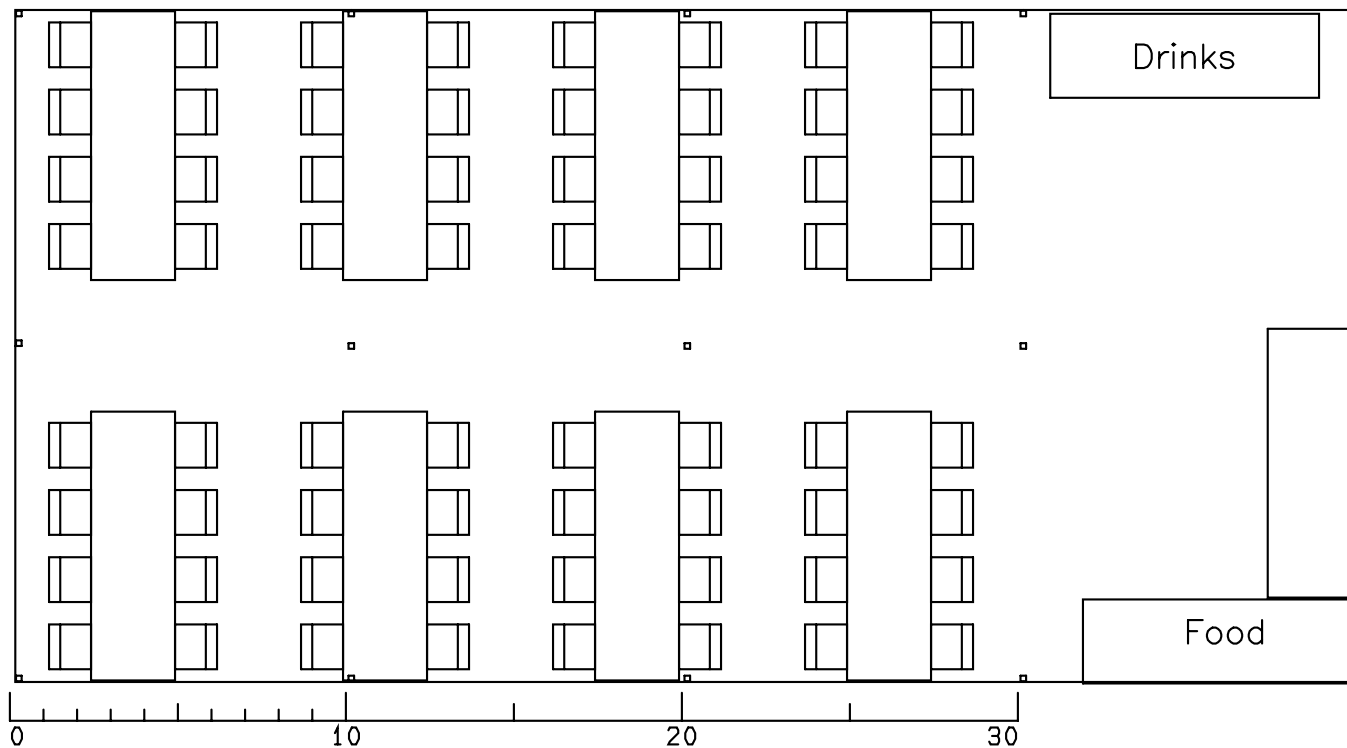

20'x40' Tent Seating 64

Feet

Mutton Party & Tent Rentals