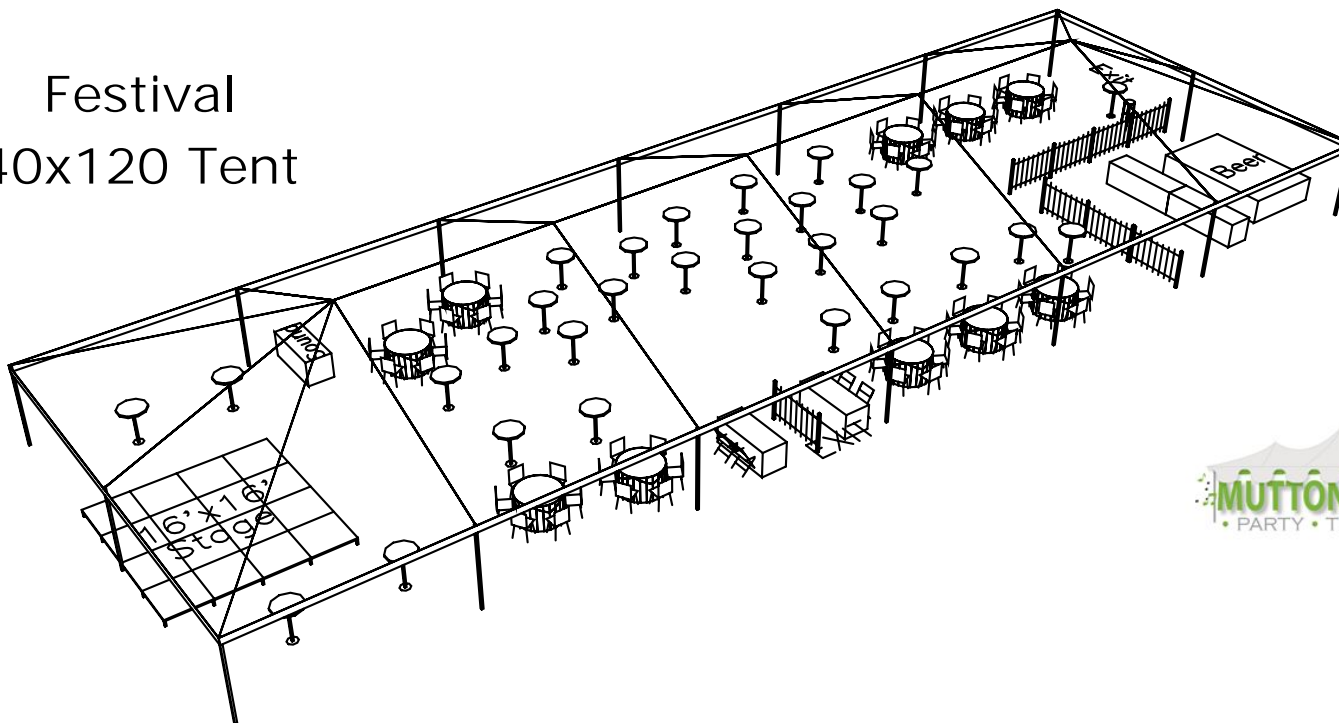

Festival 40x120 Tent

EXIT

Exit