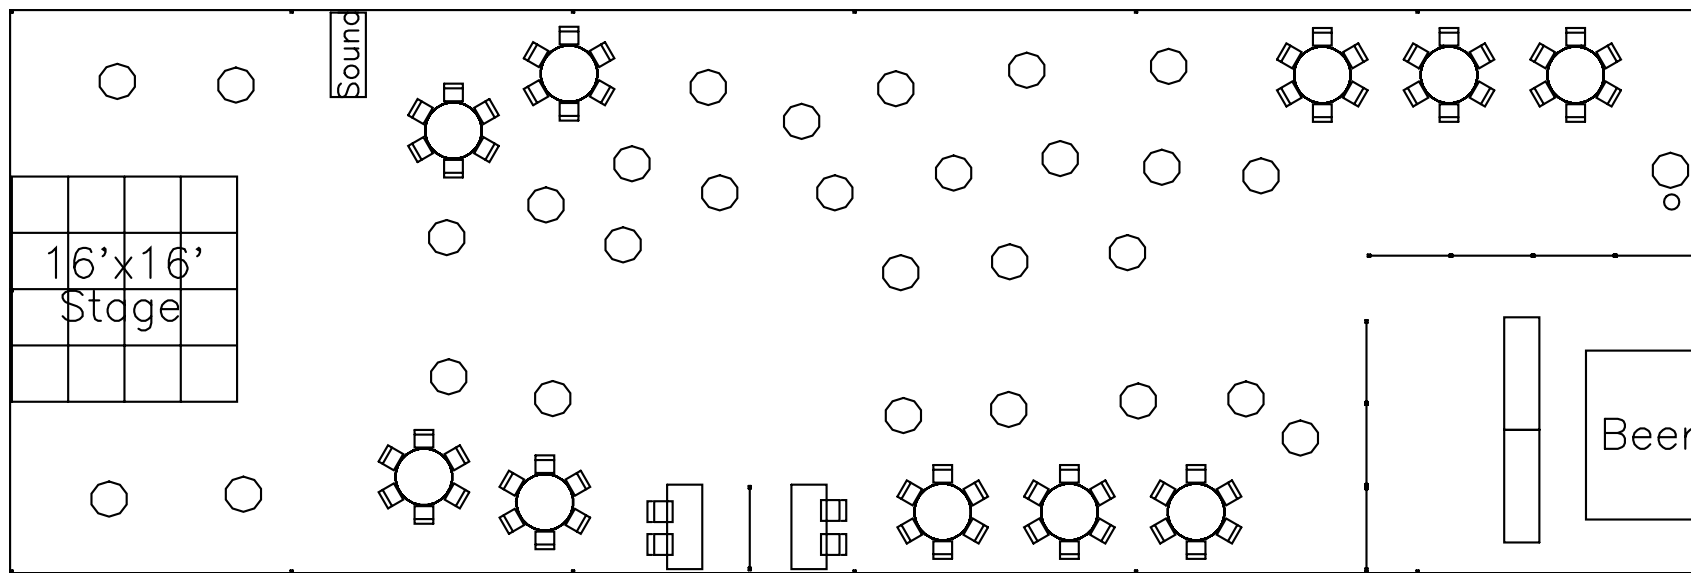

Festival 40x120 Tent

EXIT

Exit