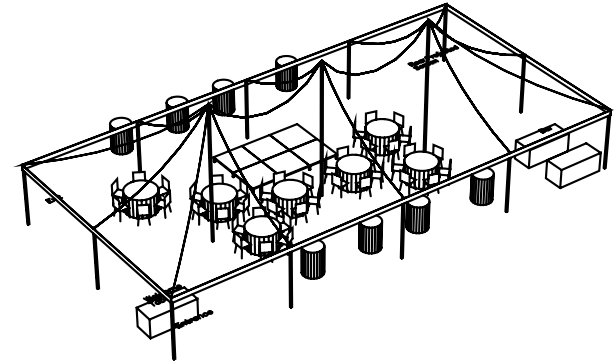

Pole Tent: 30' x 60'  
Seating: 42

## Mutton Party & Tent Rentals