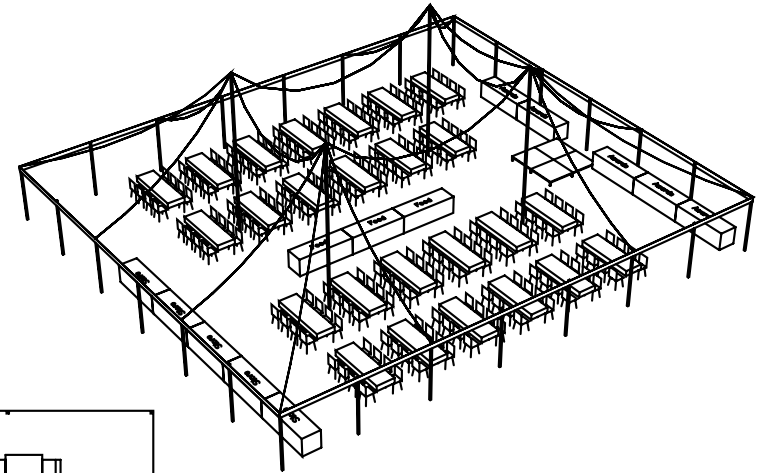

60'x70' Pole Tent Seating 200

Mutton Party & Tent Rentals