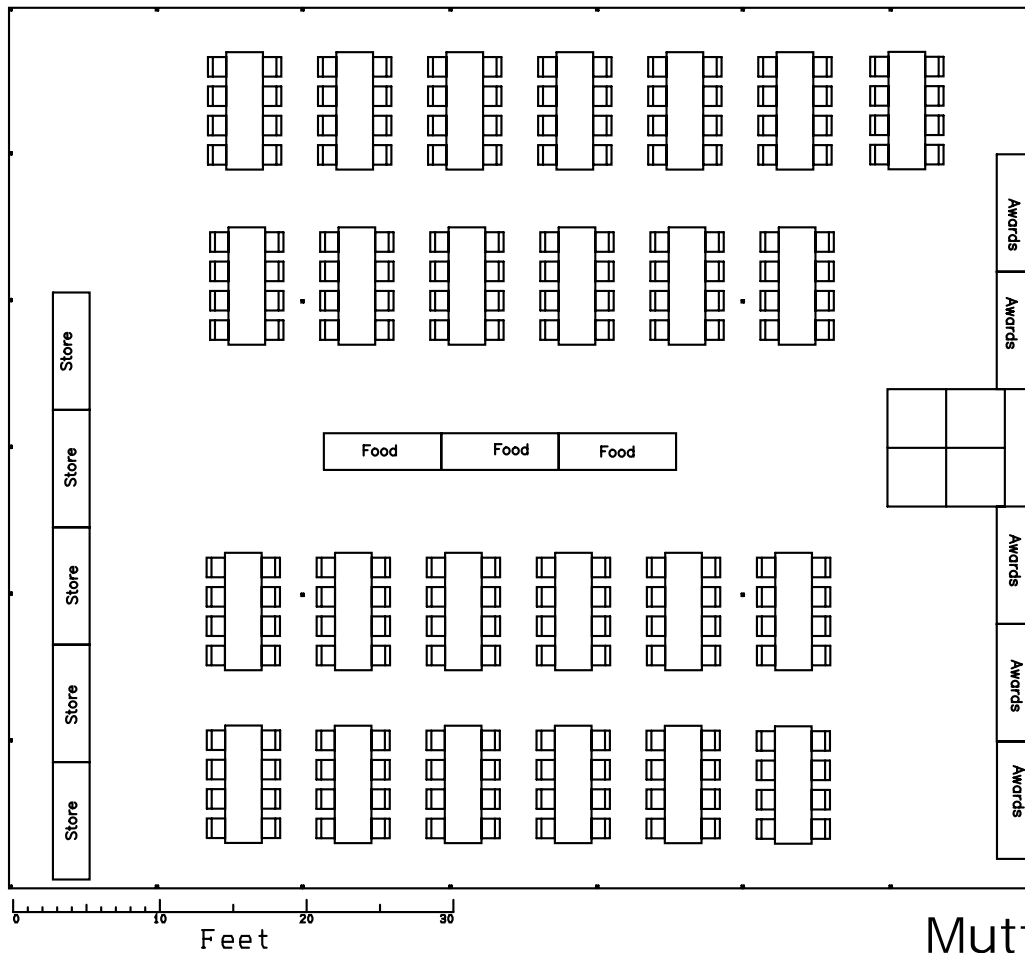

60'x70' Pole Tent Seating 200

Mutton Party & Tent Rentals