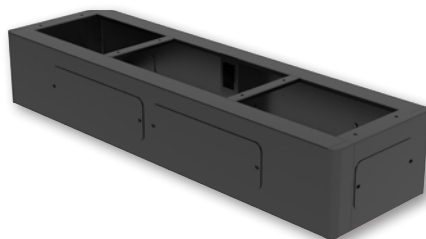

Anti-Theft Pedestal for 16-Compartment Charging Kiosk (#181327)

[181358] Plinth for Secure, Elevated Floor Installation and Clean Cable Management, 330 (D) x 1126 (W) x 200 (H) mm, Black