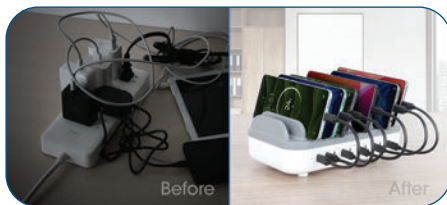

10-Port USB-C Power Delivery Charging Station - 200 W

[102766] Ten USB-C PD Ports with up to 20 W per Port, 200 W Total Output, Smart Power Allocation and Safe Fast-Charging