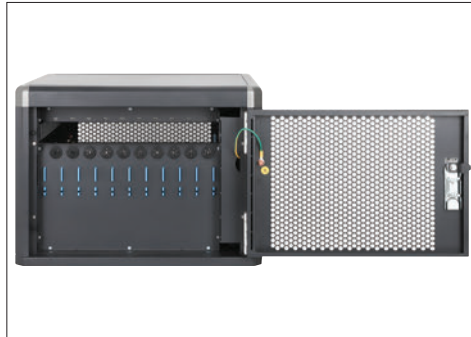

10-Port USB-C Desktop Charging Cabinet - 30W per Port

[181488] USB-C PD Fast-Charging with 10 Bays for Devices up to 14" like Tablets, Chromebooks, Phones and MacBook Airs/Neos, Lockable with Key or Pin Code, 320 W Total, Multi-Protection Safety System

Model#	181488
Device bays	10
Suitable Devices	Tablet / Chromebook up to 14"
Charging Ports	10 x USB-C Power Delivery
Max output power per USB port	30W
Bay Dimensions (mm)	330 (D) x 25 (W) x 235 (H)
Built-in Cable Management	✓
Charging Cables Included	✓
Lock	Key or Pin Code
Power Input	IEC320 C14
Wall-mountable	✗
Stackable	✗
Casters Included	✗
Placement / Installation	Desktop
External Dimensions (mm)	405 (D) x 463 (W) x 354 (H)
Net weight	34 kg

For laptops, consider model #181266 with 65 W per port and bay sizes for devices up to 16" - learn more on page 10-11.