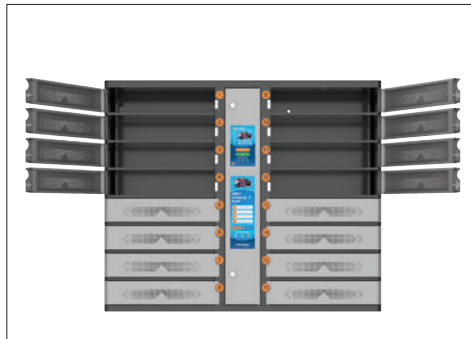

16-Compartment USB-C Charging Kiosk - 65W per Port

[181327] Fast-Charging Cabinet with 16 PIN-Locked Compartments for Laptops and other Devices up to 17.3", Included USB-C PD Cables with up to 65 W, Touchscreen Access for Shared Self-Service, 850 W Total, Surge Protection, Wall- and Floor-Mountable

Model#	181327
Device bays	16
Suitable Devices	Tablet / Chromebook / Laptop up to 17.3"
Charging Ports	16 x USB-C Power Delivery
Max output power per USB port	65W
Bay Dimensions (mm)	328 (D) x 428 (W) x 100 (H)
Built-in Cable Management	✓
Charging Cables Included	✓
Lock	Each Compartment Lockable via User-selected PIN on Touchscreen
Power Input	IEC320 C14
Wall-mountable	✓
Stackable	✗
Casters Included	✗
Placement / Installation	Wall-mount or floor-mount with optional pedestal
External Dimensions (mm)	331 (D) x 1126 (W) x 937 (H)
Net weight	60 kg

For just phones and tablets, consider model #181334 with 30 W per port and bay sizes for devices up to 11" - learn more on page 26-27.

For secure, elevated floor installation and clean cable management, use the Anti-Theft Pedestal #181358 - learn more on page 36.