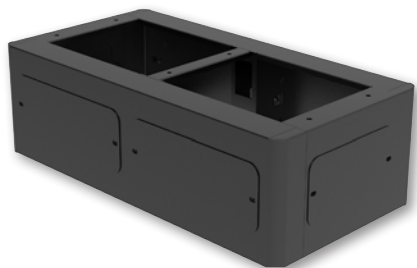

Anti-Theft Pedestal for 11-Compartment Charging Kiosk (#181310)

[181303] Plinth for Secure, Elevated Floor Installation and Clean Cable Management, 330 (D) x 640 (W) x 200 (H) mm, Black