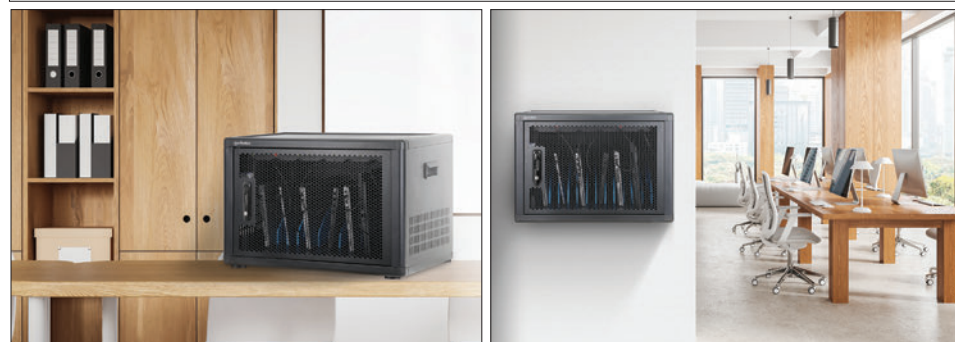

12-Port USB-C Desktop Charging Cabinet - 65W per Port

[181266] USB-C PD Fast-Charging with up to 65 W per Port, Twelve Bays for Laptops and other Devices up to 16", Lockable with Key or Pin Code, 780 W Total, Surge Protection, Casters Included for Use as Charging Cart

Model#	181266
Device bays	12
Suitable Devices	Tablet / Chromebook / Laptop up to 16"
Charging Ports	12 x USB-C Power Delivery
Max output power per USB port	65W
Bay Dimensions (mm)	395 (D) x 32.5 (W) x 290 (H)
Built-in Cable Management	✓
Charging Cables Included	✓
Lock	Key or Pin Code
Power Input	IEC320 C14
Wall-mountable	✓
Stackable	✗
Casters Included	✓
Placement / Installation	Desk, Wall-mount, or Floor / Casters
External Dimensions (mm)	440 (D) x 600 (W) x 410 (H)
Net weight	25 kg

For just phones and tablets, consider model #715942 with 18 W per port and bay sizes for devices up to 11" - learn more on page 6-7.