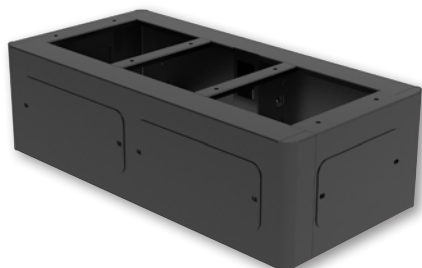

Anti-Theft Pedestal for 16-Compartment Charging Kiosk (#181334)

[181341] Plinth for Secure, Elevated Floor Installation and Clean Cable Management, 330 (D) x 670 (W) x 200 (H) mm, Black