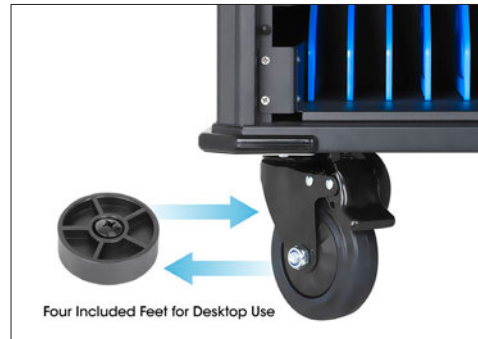

20-Bay AC Charging Cart

[181129 EU], [181105 UK] Twenty Outlets Built-in on the Rear, Spacious Slots for Devices up to 16", Lockable, Overload Protection

Four Included Feet for Desktop Use

Shown: EU version