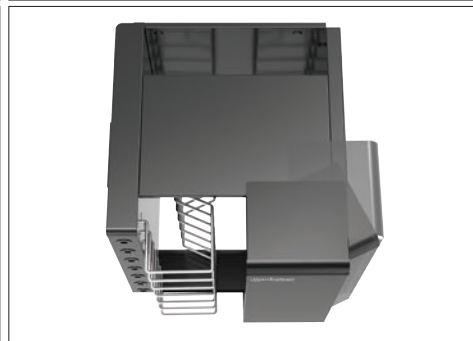

7-Bay AC Desktop Charging Cabinet

[181280] European CEE 7/3 Outlets, Seven Bays for Laptops and other Devices up to 16", Lockable with Key, 250 Joule Surge Protection, Wall-Mountable

Model#	181280
Device bays	7
Suitable Devices	Tablet / Chromebook / Laptop up to 16"
Charging Ports	7 x AC outlets
Max output power per USB port	-
Bay Dimensions (mm)	402 (D) x 290 (W) x 50 (H)
Built-in Cable Management	✓
Charging Cables Included	
Lock	Key
Power Input	Built-in EU cable
Wall-mountable	✓
Stackable	✗
Casters Included	✗
Placement / Installation	Desk or Wall-mount
External Dimensions (mm)	410 (D) x 363 (W) x 404 (H)
Net weight	13 kg