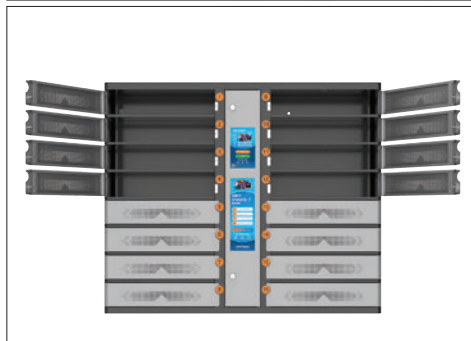

16-Compartment USB-C Charging Kiosk - 65W per Port

[181327] Fast-Charging Cabinet with 16 PIN-Locked Compartments for Laptops and other Devices up to 17.3", Included USB-C PD Cables with up to 65 W, Touchscreen Access for Shared Self-Service, 850 W Total, Surge Protection, Wall- and Floor-Mountable

Model#	181327
Device bays	16
Suitable Devices	Tablet / Chromebook / Laptop up to 17.3"
Charging Ports	16 x USB-C Power Delivery
Max output power per USB port	65W
Bay Dimensions (mm)	328 (D) x 428 (W) x 100 (H)
Built-in Cable Management	✓
Charging Cables Included	✓
Lock	Each Compartment Lockable via User-selected PIN on Touchscreen
Power Input	IEC320 C14
Wall-mountable	✓
Stackable	✗
Casters Included	✗
Placement / Installation	Wall-mount or floor-mount with optional pedestal
External Dimensions (mm)	331 (D) x 1126 (W) x 937 (H)
Net weight	60 kg

For just phones and tablets, consider model #181334 with 30 W per port and bay sizes for devices up to 11" - learn more on page 22-23.

For secure, elevated floor installation and clean cable management, use the Anti-Theft Pedestal #181358 - learn more on page 32.