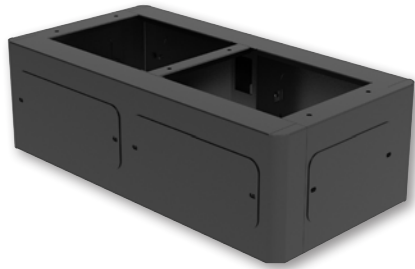

Anti-Theft Pedestal for 11-Compartment Charging Kiosk (#181310)

[181303] Plinth for Secure, Elevated Floor Installation and Clean Cable Management, 330 (D) x 640 (W) x 200 (H) mm, Black