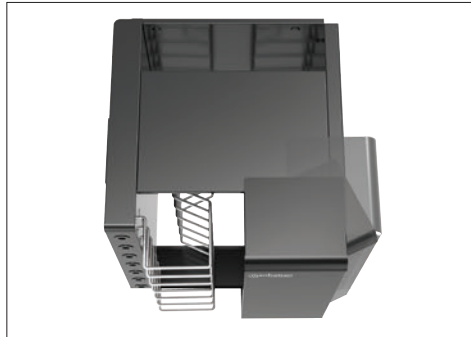

7-Bay AC Desktop Charging Cabinet

[181280] European CEE 7/3 Outlets, Seven Bays for Laptops and other Devices up to 16", Lockable with Key, 250 Joule Surge Protection, Wall-Mountable

Model#	181280
Device bays	7
Suitable Devices	Tablet / Chromebook / Laptop up to 16"
Charging Ports	7 x AC outlets
Max output power per USB port	-
Bay Dimensions (mm)	402 (D) x 290 (W) x 50 (H)
Built-in Cable Management	✓
Charging Cables Included	
Lock	Key
Power Input	Built-in EU cable
Wall-mountable	✓
Stackable	✗
Casters Included	✗
Placement / Installation	Desk or Wall-mount
External Dimensions (mm)	410 (D) x 363 (W) x 404 (H)
Net weight	13 kg