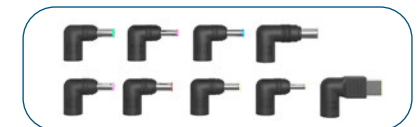

Universal AC Laptop Charger - 65 W

[180962] Power Adapter with Nine Plug Tips and Universal Voltage, Compatible with Most Notebooks, Ideal as Replacement Power Supply, Includes Detachable AC EU Power Cable