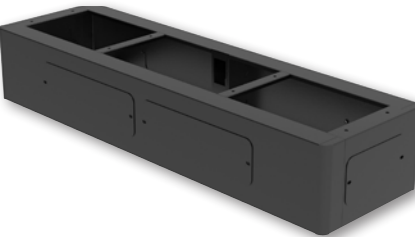

Anti-Theft Pedestal for 16-Compartment Charging Kiosk (#181327)

[181358] Plinth for Secure, Elevated Floor Installation and Clean Cable Management, 330 (D) x 1126 (W) x 200 (H) mm, Black