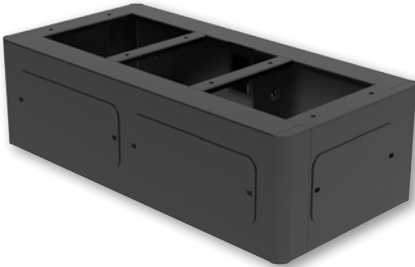

Anti-Theft Pedestal for 16-Compartment Charging Kiosk (#181334)

[181341] Plinth for Secure, Elevated Floor Installation and Clean Cable Management, 330 (D) x 670 (W) x 200 (H) mm, Black