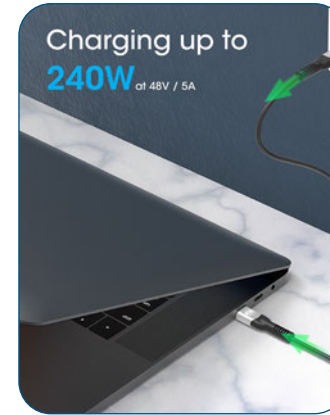

Extended Power Range (EPR) Cables

This Manhattan 240 W USB-C Charging Cables are your future-proof connection for high-power USB chargers and laptops to come. It is compliant with the latest USB Power Delivery standard 3.1, which introduced Extended Power Range (EPR). Cables and devices with EPR support power up to 240 watts (48 V / 5 A).

Superior wattage, backward compatible with older chargers

Such a superior wattage for USB-C has a lot of benefits: High-end devices like the latest 16" MacBook Pro® or a modern gaming laptop already take advantage of input power above 100 W, which they currently receive from a proprietary charging brick. Those bricks use custom DC tips that are not interchangeable between different brands. If you lose such a brick, it is frustrating and expensive to replace. The universal USB-C connector puts an end to that frustration, allowing Laptops from every manufacturer to be charged from any PD 3.1-compliant charger. This is also why a new EU regulation requires laptops to be chargeable via USB-C starting in 2026. PD 3.1 is backward compatible with PD 3.0, so you can still use your legacy chargers with 140, 100, 65 W or lower.

Image	Model #	Data Transfer Speed	Connection	Length	Description	Packaging
	356350	480 Mbps	C-Male/C-Male	1 m	USB 2.0 Cable 240 W, Extended Power Range (EPR), Power Delivery (PD) 3.1	Retail Box
	356367			2 m		Retail Box
	355810	-	C-Male/ 2 x C-Male	2 m	Dual USB-C Charging Cable, 100 W for single charging, up to 70W+28W for dual charging	Retail Box
	353632	-	Surface Male/C-Male	1.8 m	Surface® Connect to USB-C Charging Cable	Bag
	355247	480 Mbps	C-Male/C-Male	2 m	USB 2.0 Cable 100 W, 5 A	Bag
	354868	480 Mbps	C-Male/C-Male	0.5 m	USB 2.0 Cable 60 W, 3 A	Bag
	353342			1 m		
	354875			2 m		
	354882			3 m