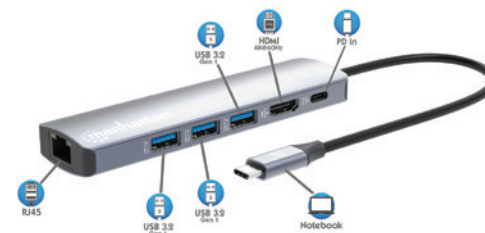

USB-C PD 7-in-1 HDMI 4K Docking Station, 4K@60Hz

[190442] USB 3.2 Gen 1 Type-C Male to HDMI (4K@60Hz), Two USB-A (5 Gbps), USB-C Power Delivery (100 W), USB-C Data (5 Gbps) and SD/microSD Card Reader Ports, Aluminum

USB-C PD 10-in-1 Dual-HDMI Monitor Docking Station, 4K@60Hz

[190398] USB 3.2 Gen 1 Type-C Male to Two HDMI (up to 4K@60Hz), Three USB-A (up to 5 Gbps), USB-C Power Delivery (100 W), USB-C Data (5 Gbps), SD/microSD Card Reader, Gigabit RJ45 Ports, Aluminum

USB-C PD 7-in-1 4K Docking Station/ Multiport Hub

[153966] USB 3.2 Gen 2 Type-C Male to HDMI Port (4K@60Hz), Two USB-A Ports (10 Gbps), USB-C Power Delivery Port (100 W), Gigabit RJ45 Port and SD/microSD Card Reader, Aluminum

USB-C PD 6-in-1 4K Docking Station/ Multiport Hub

[153959] USB 3.2 Gen 1 Type-C Male to HDMI Port (4K@60Hz), Three USB-A Ports (5 Gbps), USB-C Power Delivery Port (100 W) and Gigabit RJ45 Port, Aluminum