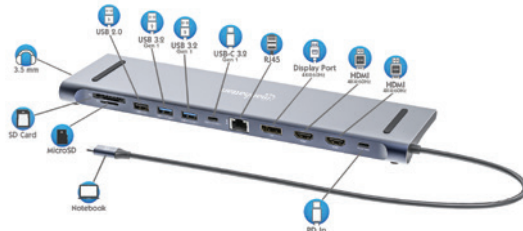

USB-C PD 12-in-1 Triple-Monitor Docking Station with MST, 4K@60Hz

[190305] USB 3.2 Gen 1 Type-C Male to Two HDMI (up to 4K@60Hz), One DisplayPort (up to 4K@60Hz), Three USB-A (up to 5 Gbps), USB-C Power Delivery (100 W), USB-C Data (5 Gbps), Gigabit RJ45, SD/microSD Card Reader and 3.5 mm Audio Ports, Aluminum