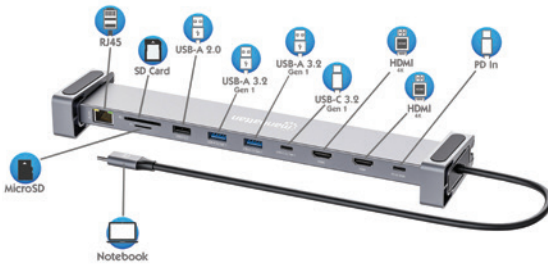

Full-Motion Connectivity

Aluminum Gas Spring Dual Monitor Desk Mount with 8-in-1 Docking Station

[461887] Full-Motion Arms Supporting Two 17" to 32" Monitors up to 9 kg Each; USB-C Connectivity with 100 W Power Delivery, Two 4K HDMI Ports, Three USB 3.0 Ports, Gigabit RJ45 Port

USB-C PD 12-in-1 Triple-Monitor Docking Station with MST, 4K@60Hz

[190305] USB 3.2 Gen 1 Type-C Male to Two HDMI (up to 4K@60Hz), One DisplayPort (up to 4K@60Hz), Three USB-A (up to 5 Gbps), USB-C Power Delivery (100 W), USB-C Data (5 Gbps), Gigabit RJ45, SD/microSD Card Reader and 3.5 mm Audio Ports, Aluminum

USB-C PD 7-in-1 HDMI 4K Docking Station, 4K@60Hz

[190442] USB 3.2 Gen 1 Type-C Male to HDMI (4K@60Hz), Two USB-A (5 Gbps), USB-C Power Delivery (100 W), USB-C Data (5 Gbps) and SD/microSD Card Reader Ports, Aluminum

USB-C PD 10-in-1 Dual-HDMI Monitor Docking Station, 4K@60Hz

[190398] USB 3.2 Gen 1 Type-C Male to Two HDMI (up to 4K@60Hz), Three USB-A (up to 5 Gbps), USB-C Power Delivery (100 W), USB-C Data (5 Gbps), SD/microSD Card Reader, Gigabit RJ45 Ports, Aluminum