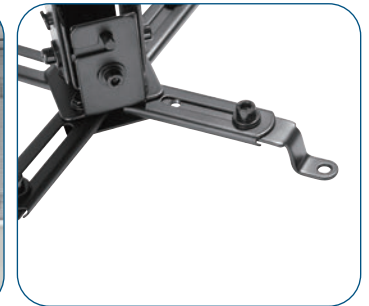

[462709] Holds One 60" to 120" TV up to 120 kg (265 lbs.), -10 to 5° Tilt, Camera and AV Shelves, Height-Adjustable with Crank Handle

Aluminum Heavy-Duty Large-Screen Height-Adjustable Multimedia TV Cart

[462341] Holds One 70" to 120" TV up to 140 kg, -10 to 5° Tilt, Shelves for Laptop/AV Devices and Camera

Heavy-Duty Height-Adjustable Projector Ceiling Mount

[462686] Holds One Projector up to 35 kg (77 lbs.), for Sloped and Flat Ceilings, Full Motion with +/-180° Rotation, +/-20° Tilt, +/-8° Swivel, 745 to 1145 mm, Telescopic Extension

Projector Wall or Ceiling Mount

[461207] Securely Holds Most Projectors up to 20 kg, Optimized Views with ±15° Tilt and ±8° Swivel, Multi-Purpose Design for Mounting to Wall or Ceiling

manhattanproducts.eu