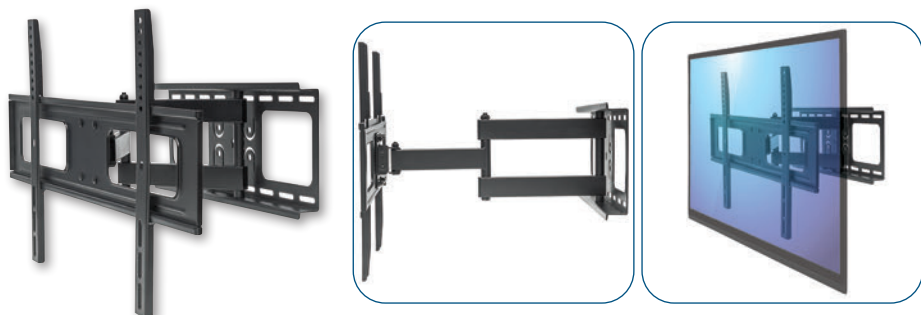

[462402] Holds One 32" to 70" TV up to 45 kg (100 lbs.), 0° to -8° Tilt, Ultra Slim Design

Anti-Theft Tilting TV Wall Mount with Extension

[461863] Holds One 43" to 90" TV up to 75 kg, Extends 75 to 136 mm for Easier Cabling, +5 to -10° Tilt, +/-5° Swivel, +/- 6 mm Post-installation Leveling

Tilting TV Wall Mount

[423830] Supports One 37" to 86" TV up to 75 kg, +/-10° Tilt

Low-Profile Tilting TV Wall Mount

[462020] Holds One 43" to 100" TV up to 70 kg (154 lbs.), +3 to -12° Tilt, Foldable for Extra-Small and Shipping-Friendly Packaging

Heavy-Duty Large-Screen Tilting TV Wall Mount

[461931] Holds One 60" to 120" TV up to 120 kg (264 lbs.), +/-10° Tilt

Heavy-Duty Large-Screen Full-Motion TV Wall Mount

[461290] Holds One 37" to 90" Flat-Panel or Curved TV up to 75 kg, Adjustment Options to Tilt, Swivel and Level