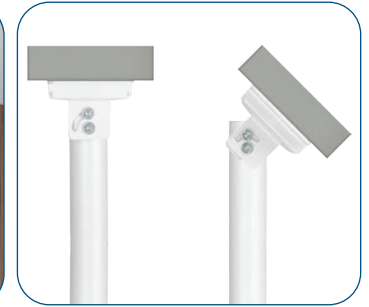

Heavy-Duty Height-Adjustable Projector Ceiling Mount

[462686] Holds One Projector up to 35 kg (77 lbs.), for Sloped and Flat Ceilings, Full Motion with +/-180° Rotation, +/-20° Tilt, +/-8° Swivel, 745 to 1145 mm, Telescopic Extension