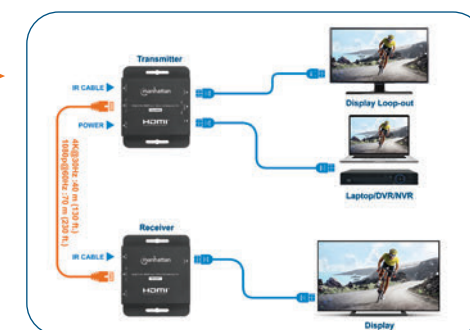

[207959] Extends an HDMI signal from an HDMI source to a display or projector up to 120 m (396 ft.) using a single Cat6 Ethernet Cable or to an unlimited range over an IP-enabled network

1080p Compact HDMI over Ethernet Extender Kit

[207539] Extends an HDMI Signal up to 60 m at 1080p@60Hz with a single Cat6 Ethernet Cable, Transmitter and Receiver, Power over Cable, Ultra Slim Design

1080p HDMI over Ethernet Extender Kit

[207461] Extends an HDMI signal up to 50 m 1080p@60Hz with a single Cat6 Ethernet Cable, Transmitter and Receiver

4K@30Hz HDMI over Ethernet Extender Kit

[168397] Extends a 4K@30Hz HDMI Signal up to 40 m or a 1080p@60Hz HDMI Signal up to 70 m over a Single Cat6 Ethernet Cable, Transmitter and Receiver, Power over Cable