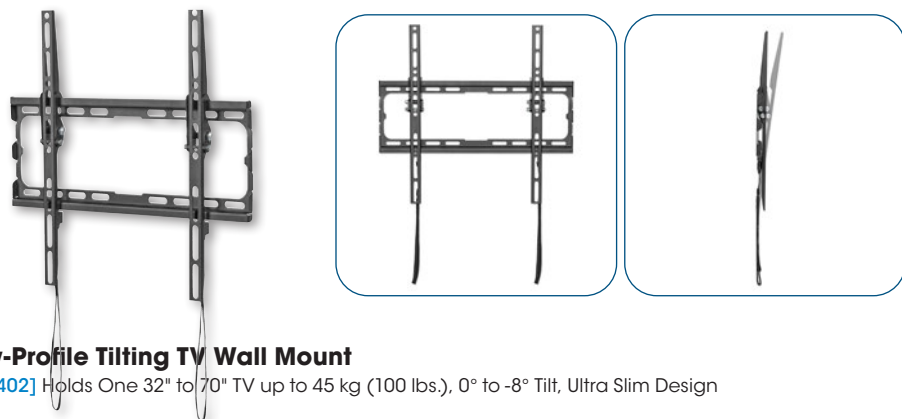

Heavy-Duty Low-Profile Large-Screen TV Wall Mount

[\[461993\]](#) Holds One 60" to 100" TV up to 100 kg (220 lbs.), Fixed, Ultra Slim Design

Heavy-Duty Low-Profile Large-Screen Fixed TV Wall Mount

[461917] Holds One 60" to 120" TV up to 120 kg (264 lbs.), Fixed TV Bracket, Ultra Slim Design

Outdoor Anti-Theft Tilting TV Wall Mount

[462143] Holds One 37" to 86" TV up to 80 kg (176 lbs.), Weatherproof, Lockable Design, +5 to -10° Tilt, +/-5 mm Post-installation Leveling

Low-Profile Tilting TV Wall Mount

[462402] Holds One 32" to 70" TV up to 45 kg (100 lbs.), 0° to -8° Tilt, Ultra Slim Design

Anti-Theft Tilting TV Wall Mount with Extension

[461863] Holds One 43" to 90" TV up to 75 kg, Extends 75 to 136 mm for Easier Cabling, +5 to -10° Tilt, +/-5° Swivel, +/- 6 mm Post-installation Leveling