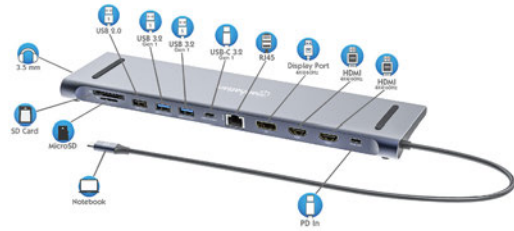

[153973] USB 3.2 Type-C Male to HDMI Female Converter, Active, Aluminum

USB-C PD 12-in-1 Triple-Monitor Docking Station with MST, 4K@60Hz

[190305] USB 3.2 Gen 1 Type-C Male to Two HDMI (up to 4K@60Hz), One DisplayPort (up to 4K@60Hz), Three USB-A (up to 5 Gbps), USB-C Power Delivery (100 W), USB-C Data (5 Gbps), Gigabit RJ45, SD/ microSD Card Reader and 3.5 mm Audio Ports, Aluminum