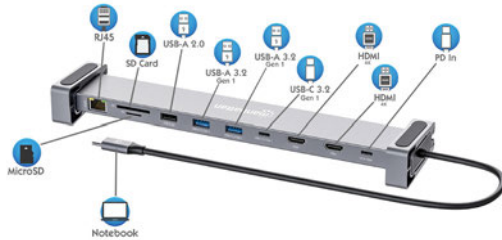

[153973] USB 3.2 Type-C Male to HDMI Female Converter, Active, Aluminum

USB-C PD 12-in-1 Triple-Monitor Docking Station with MST, 4K@60Hz

[190305] USB 3.2 Gen 1 Type-C Male to Two HDMI (up to 4K@60Hz), One DisplayPort (up to 4K@60Hz), Three USB-A (up to 5 Gbps), USB-C Power Delivery (100 W), USB-C Data (5 Gbps), Gigabit RJ45, SD/ microSD Card Reader and 3.5 mm Audio Ports, Aluminum