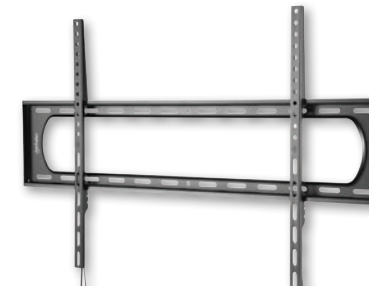

Low-Profile Fixed TV Wall Mount

[[462396]](#) Holds One 32" to 70" TV up to 45 kg (100 lbs.), Fixed TV Bracket, Ultra Slim Design