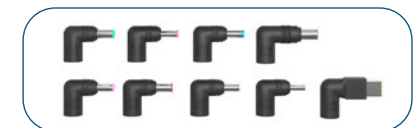

Universal AC Laptop Charger - 65 W

[180962] Power Adapter with Nine Plug Tips and Universal Voltage, Compatible with Most Notebooks, Ideal as Replacement Power Supply, Includes Detachable AC EU Power Cable