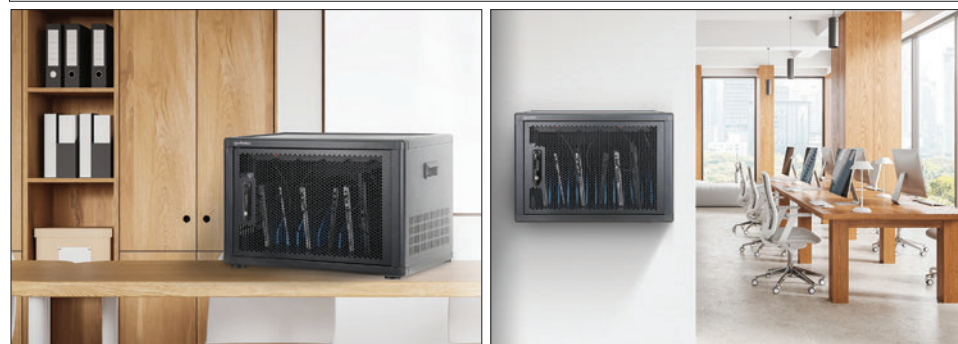

12-Port USB-C Desktop Charging Cabinet - 65W per Port

[181266] USB-C PD Fast-Charging with up to 65 W per Port, Twelve Bays for Laptops and other Devices up to 16", Lockable with Key or Pin Code, 780 W Total, Surge Protection, Casters Included for Use as Charging Cart

Model#	181266
Device bays	12
Suitable Devices	Tablet / Chromebook / Laptop up to 16"
Charging Ports	12 x USB-C Power Delivery
Max output power per USB port	65W
Bay Dimensions (mm)	395 (D) x 32.5 (W) x 290 (H)
Built-in Cable Management	✓
Charging Cables Included	✓
Lock	Key or Pin Code
Power Input	IEC320 C14
Wall-mountable	✓
Stackable	✗
Casters Included	✓
Placement / Installation	Desk, Wall-mount, or Floor / Casters
External Dimensions (mm)	440 (D) x 600 (W) x 410 (H)
Net weight	25 kg

For just phones and tablets, consider model #181082 with 18 W per port and bay sizes for devices up to 11" - learn more on page 6-7.