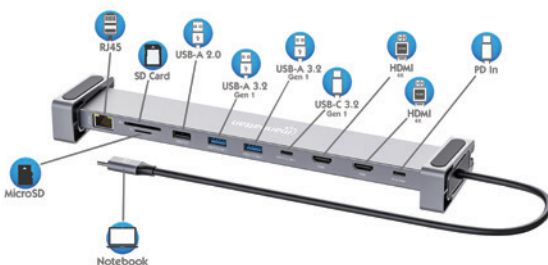

Full-Motion

Connectivity

Aluminum Gas Spring Dual Monitor Desk Mount with 8-in-1 Docking Station

[461887] Full-Motion Arms Supporting Two 17" to 32" Monitors up to 9 kg Each; USB-C Connectivity with 100 W Power Delivery, Two 4K HDMI Ports, Three USB 3.0 Ports, Gigabit RJ45 Port

USB-C PD 12-in-1 Triple-Monitor Docking Station with MST, 4K@60Hz

[190305] USB 3.2 Gen 1 Type-C Male to Two HDMI (up to 4K@60Hz), One DisplayPort (up to 4K@60Hz), Three USB-A (up to 5 Gbps), USB-C Power Delivery (100 W), USB-C Data (5 Gbps), Gigabit RJ45, SD/microSD Card Reader and 3.5 mm Audio Ports, Aluminum

USB-C PD 7-in-1 HDMI 4K Docking Station, 4K@60Hz

[190442] USB 3.2 Gen 1 Type-C Male to HDMI (4K@60Hz), Two USB-A (5 Gbps), USB-C Power Delivery (100 W), USB-C Data (5 Gbps) and SD/microSD Card Reader Ports, Aluminum

USB-C PD 10-in-1 Dual-HDMI Monitor Docking Station, 4K@60Hz

[190398] USB 3.2 Gen 1 Type-C Male to Two HDMI (up to 4K@60Hz), Three USB-A (up to 5 Gbps), USB-C Power Delivery (100 W), USB-C Data (5 Gbps), SD/microSD Card Reader, Gigabit RJ45 Ports, Aluminum