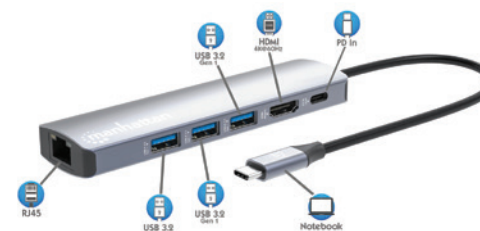

USB-C PD 7-in-1 HDMI 4K Docking Station, 4K@60Hz

[190442] USB 3.2 Gen 1 Type-C Male to HDMI (4K@60Hz), Two USB-A (5 Gbps), USB-C Power Delivery (100 W), USB-C Data (5 Gbps) and SD/microSD Card Reader Ports, Aluminum

USB-C PD 10-in-1 Dual-HDMI Monitor Docking Station, 4K@60Hz

[190398] USB 3.2 Gen 1 Type-C Male to Two HDMI (up to 4K@60Hz), Three USB-A (up to 5 Gbps), USB-C Power Delivery (100 W), USB-C Data (5 Gbps), SD/microSD Card Reader, Gigabit RJ45 Ports, Aluminum

USB-C PD 7-in-1 4K Docking Station/ Multiport Hub

[153966] USB 3.2 Gen 2 Type-C Male to HDMI Port (4K@60Hz), Two USB-A Ports (10 Gbps), USB-C Power Delivery Port (100 W), Gigabit RJ45 Port and SD/microSD Card Reader, Aluminum

USB-C PD 6-in-1 4K Docking Station/ Multiport Hub

[153959] USB 3.2 Gen 1 Type-C Male to HDMI Port (4K@60Hz), Three USB-A Ports (5 Gbps), USB-C Power Delivery Port (100 W) and Gigabit RJ45 Port, Aluminum