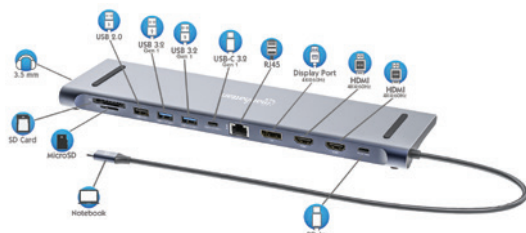

TABLE OF CONTENTS

DOCKING STATIONS.....	3-5
HDMI & AUDIO/VIDEO.....	6-7
USB HUBS.....	8-9
USB CABLES.....	10-11

intellinetnetwork.eu | manhattanproducts.eu

© IC Intracom. All rights reserved. Manhattan and Intellinet Network Solutions are globally registered trademarks of IC Intracom. Other trademarks and trade names are the property of their respective owners. Copyright © 2026

Full-Motion

Connectivity

Aluminum Gas Spring Dual Monitor Desk Mount with 8-in-1 Docking Station

[461887] Full-Motion Arms Supporting Two 17" to 32" Monitors up to 9 kg Each; USB-C Connectivity with 100 W Power Delivery, Two 4K HDMI Ports, Three USB 3.0 Ports, Gigabit RJ45 Port

USB-C PD 12-in-1 Triple-Monitor Docking Station with MST, 4K@60Hz

[190305] USB 3.2 Gen 1 Type-C Male to Two HDMI (up to 4K@60Hz), One DisplayPort (up to 4K@60Hz), Three USB-A (up to 5 Gbps), USB-C Power Delivery (100 W), USB-C Data (5 Gbps), Gigabit RJ45, SD/microSD Card Reader and 3.5 mm Audio Ports, Aluminum

USB-C PD 10-in-1 Dual-HDMI Monitor Docking Station, 4K@60Hz

[190398] USB 3.2 Gen 1 Type-C Male to Two HDMI (up to 4K@60Hz), Three USB-A (up to 5 Gbps), USB-C Power Delivery (100 W), USB-C Data (5 Gbps), SD/microSD Card Reader, Gigabit RJ45 Ports, Aluminum