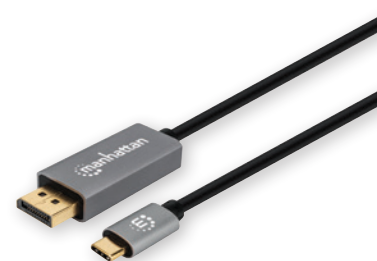

USB-C PD to HDMI 4-in-1 Travel Docking Station for Tablet, Phone, and Laptop, 4K@30Hz

[190404] USB 3.2 Type-C Male to HDMI (4K@30Hz), USB-A (10 Gbps), USB-C Power Delivery (100 W) and 3.5 mm Audio Ports, Multiport Converter with Pass-through Charging Port, Aluminum

USB-C PD to Dual-HDMI Monitor Adapter for Laptop and Tablet

[154321] Multiport Adapter with USB Type-C Male to Two HDMI (up to 4K@60Hz), USB-A (480 Mbps), and USB PD Charging (100 W) Ports, Aluminum

USB-C to HDMI 3-in-1 Docking Converter with Power Delivery

[190299] 4K@60Hz
[130707] 4K@30Hz
USB 3.2 Type-C Male to HDMI, USB-A (5 Gbps) and USB-C PD (100 W) Ports, Multiport Converter with PD Charging Port, Aluminum

USB-C to HDMI & VGA 4-in-1 Docking Converter with Power Delivery

[130691] USB 3.2 Type-C Male to HDMI (4K@30Hz), VGA (1080p@60Hz), USB-A (5 Gbps) and USB-C PD (87 W) Ports, Pass-through Charging, Aluminum

8K@60Hz USB-C to DisplayPort 1.4 Adapter Cable

[354844] 1 m
[354844] 2 m
USB 3.2 Type-C Male to HDMI, USB-A (5 Gbps) and USB-C PD (100 W) Ports, Multiport Converter with PD Charging Port, Aluminum

4K@60Hz USB-C to HDMI Adapter

[153973] Space Gray
[153706] Silver
USB 3.2 Type-C Male to HDMI Female Converter, Active, Aluminum

4K@60Hz USB-C to HDMI Adapter Cable

[153591] 1 m
[153607] 2 m
USB-C Male to HDMI Male, 1 m (3 ft.), Gold-plated Contacts, Works with Smartphones, Tablets, Notebooks and More