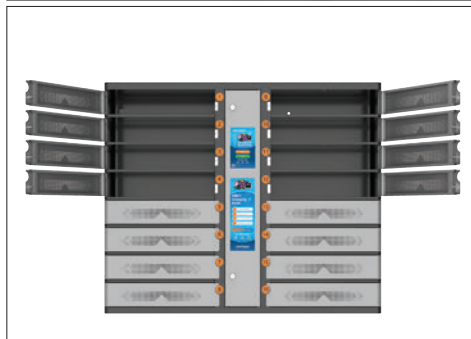

16-Compartment USB-C Charging Kiosk - 65W per Port

[181327] Fast-Charging Cabinet with 16 PIN-Locked Compartments for Laptops and other Devices up to 17.3", Included USB-C PD Cables with up to 65 W, Touchscreen Access for Shared Self-Service, 850 W Total, Surge Protection, Wall- and Floor-Mountable

Model#	181327
Device bays	16
Suitable Devices	Tablet / Chromebook / Laptop up to 17.3"
Charging Ports	16 x USB-C Power Delivery
Max output power per USB port	65W
Bay Dimensions (mm)	328 (D) x 428 (W) x 100 (H)
Built-in Cable Management	✓
Charging Cables Included	✓
Lock	Each Compartment Lockable via User-selected PIN on Touchscreen
Power Input	IEC320 C14
Wall-mountable	✓
Stackable	✗
Casters Included	✗
Placement / Installation	Wall-mount or floor-mount with optional pedestal
External Dimensions (mm)	331 (D) x 1126 (W) x 937 (H)
Net weight	60 kg

For just phones and tablets, consider model #181334 with 30 W per port and bay sizes for devices up to 11" - learn more on page 22-23.

For secure, elevated floor installation and clean cable management, use the Anti-Theft Pedestal #181358 - learn more on page 32.