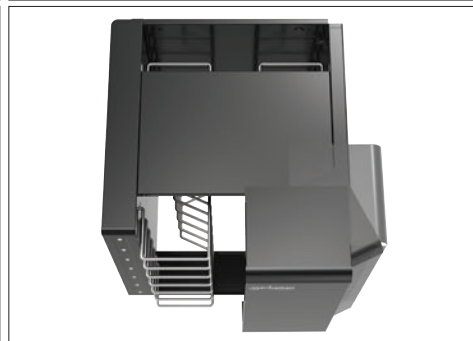

7-Port USB-C Desktop Charging Cabinet - 65W per Port

[181297] USB-C PD Fast-Charging with up to 65 W per Port, Seven Bays for Laptops and other Devices up to 16", Lockable with Key, 315 W Total, Surge Protection, Wall-Mountable