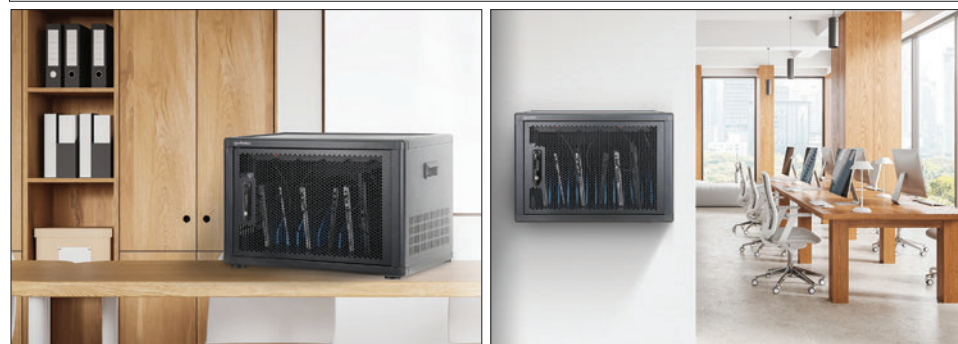

12-Port USB-C Desktop Charging Cabinet - 65W per Port

[181266] USB-C PD Fast-Charging with up to 65 W per Port, Twelve Bays for Laptops and other Devices up to 16", Lockable with Key or Pin Code, 780 W Total, Surge Protection, Casters Included for Use as Charging Cart

Model#	181266
Device bays	12
Suitable Devices	Tablet / Chromebook / Laptop up to 16"
Charging Ports	12 x USB-C Power Delivery
Max output power per USB port	65W
Bay Dimensions (mm)	395 (D) x 32.5 (W) x 290 (H)
Built-in Cable Management	✓
Charging Cables Included	✓
Lock	Key or Pin Code
Power Input	IEC320 C14
Wall-mountable	✓
Stackable	✗
Casters Included	✓
Placement / Installation	Desk, Wall-mount, or Floor / Casters
External Dimensions (mm)	440 (D) x 600 (W) x 410 (H)
Net weight	25 kg

For just phones and tablets, consider model #715942 with 18 W per port and bay sizes for devices up to 11" - learn more on page 6-7.