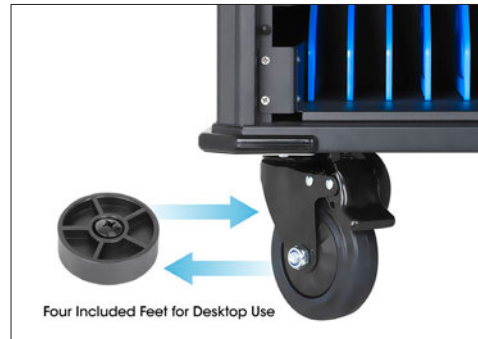

20-Bay AC Charging Cart

[181129 EU], [181105 UK] Twenty Outlets Built-in on the Rear, Spacious Slots for Devices up to 15.6", Lockable, Overload Protection

Four Included Feet for Desktop Use

Shown: EU version