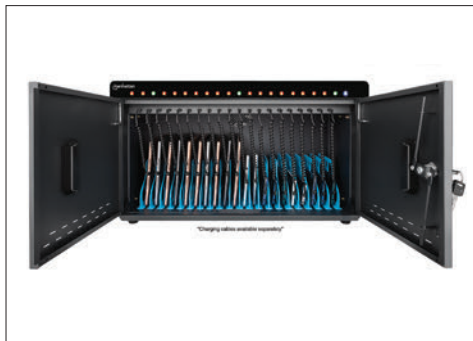

20-Port USB-C Desktop Charging Cabinet - 18W per Port

[715959] Twenty USB-C PD Ports, Bays for Phones & Tablets up to 11", 360 W Total, up to 18 W per Port, Lockable Split Door, Surge Protection, Integrated Ventilation, Metal Housing

Model#	715959
Device bays	20
Suitable Devices	Phone / Tablet up to 11"
Charging Ports	20 x USB-C Power Delivery
Max output power per USB port	18W
Bay Dimensions (mm)	264 (D) x 22 (W) x 235 (H)
Built-in Cable Management	✓
Charging Cables Included	✗
Lock	Key
Power Input	IEC320 C20
Wall-mountable	✗
Stackable	✗
Casters Included	✗
Placement / Installation	Desktop
External Dimensions (mm)	370 (D) x 610 (W) x 345 (H)
Net weight	19 kg