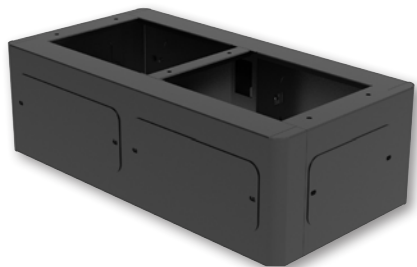

Anti-Theft Pedestal for 11-Compartment Charging Kiosk (#181310)

[181303] Plinth for Secure, Elevated Floor Installation and Clean Cable Management, 330 (D) x 640 (W) x 200 (H) mm, Black