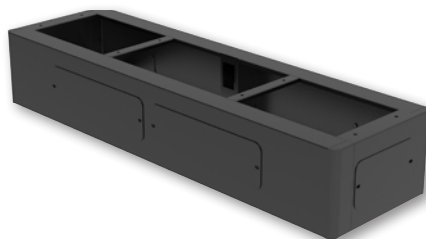

Anti-Theft Pedestal for 16-Compartment Charging Kiosk (#181327)

[181358] Plinth for Secure, Elevated Floor Installation and Clean Cable Management, 330 (D) x 1126 (W) x 200 (H) mm, Black