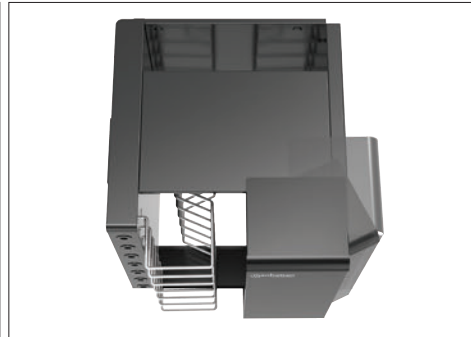

7-Bay AC Desktop Charging Cabinet

[181280] European CEE 7/3 Outlets, Seven Bays for Laptops and other Devices up to 16", Lockable with Key, 250 Joule Surge Protection, Wall-Mountable

Model#	181280
Device bays	7
Suitable Devices	Tablet / Chromebook / Laptop up to 16"
Charging Ports	7 x AC outlets
Max output power per USB port	-
Bay Dimensions (mm)	402 (D) x 290 (W) x 50 (H)
Built-in Cable Management	✓
Charging Cables Included	
Lock	Key
Power Input	Built-in EU cable
Wall-mountable	✓
Stackable	✗
Casters Included	✗
Placement / Installation	Desk or Wall-mount
External Dimensions (mm)	410 (D) x 363 (W) x 404 (H)
Net weight	13 kg