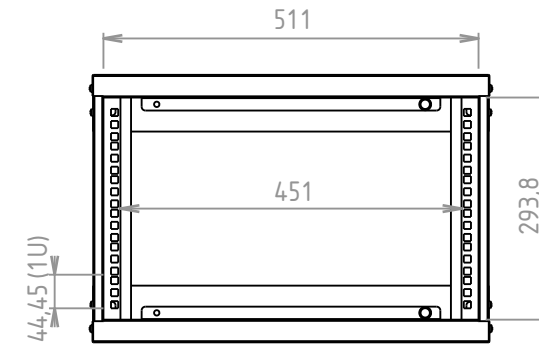

FRONT VIEW

SIDE VIEW

REAR VIEW

19" RAILS FRONT VIEW

TOP VIEW

BOTTOM VIEW

PERSPECTIVE VIEW

Product Code: 714143

Description: 19" Basic Wallmount Cabinet, 6U, 400 mm Depth, Black

NOTE: