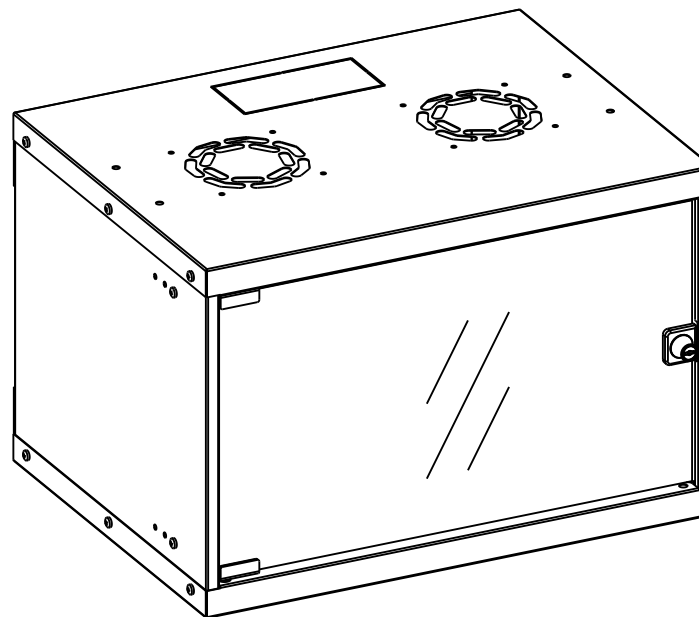

FRONT VIEW

SIDE VIEW

REAR VIEW

19" RAILS FRONT VIEW

TOP VIEW

BOTTOM VIEW

PERSPECTIVE VIEW

Product Code: 714143

Description: 19" Basic Wallmount Cabinet, 6U, 400 mm Depth, Black

NOTE: