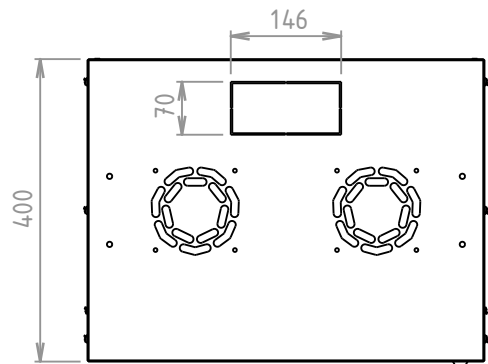

FRONT VIEW

SIDE VIEW

REAR VIEW

19" RAILS FRONT VIEW

TOP VIEW

BOTTOM VIEW

PERSPECTIVE VIEW

Product Code: 714143

Description: 19" Basic Wallmount Cabinet, 6U, 400 mm Depth, Black

NOTE: