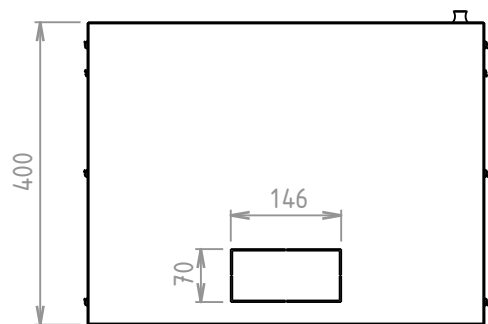

FRONT VIEW

SIDE VIEW

REAR VIEW

19" RAILS FRONT VIEW

TOP VIEW

BOTTOM VIEW

PERSPECTIVE VIEW

Product Code: 714143

Description: 19" Basic Wallmount Cabinet, 6U, 400 mm Depth, Black

NOTE: