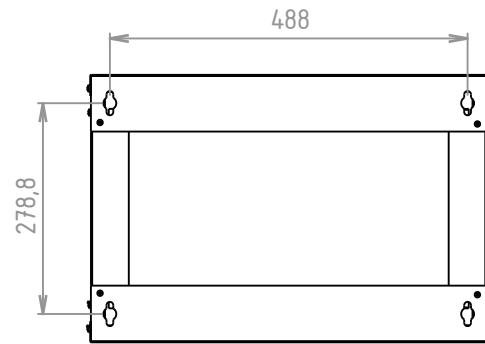

FRONT VIEW

SIDE VIEW

REAR VIEW

19" RAILS FRONT VIEW

TOP VIEW

BOTTOM VIEW

PERSPECTIVE VIEW

Product Code: 714143

Description: 19" Basic Wallmount Cabinet, 6U, 400 mm Depth, Black

NOTE: