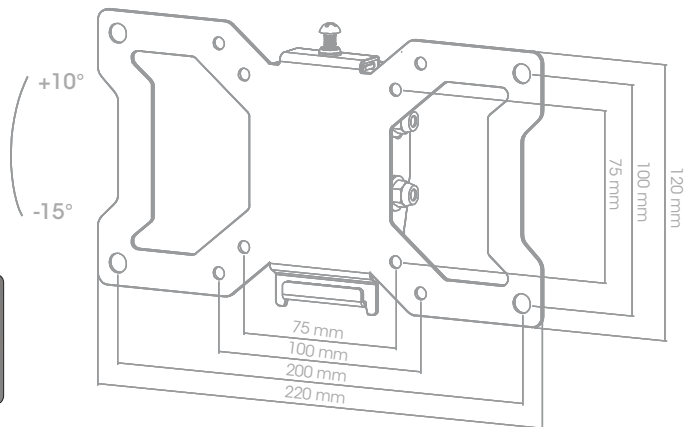

Visualizing Quality Control with Manhattan Mounts

Universal Flat-Panel TV Articulating Wall Mount

Model #423717

1. Optimize views with -15° to 10° tilt adjustment
2. Preset Hole For Easy Installation
3. Screw-in VESA Plate