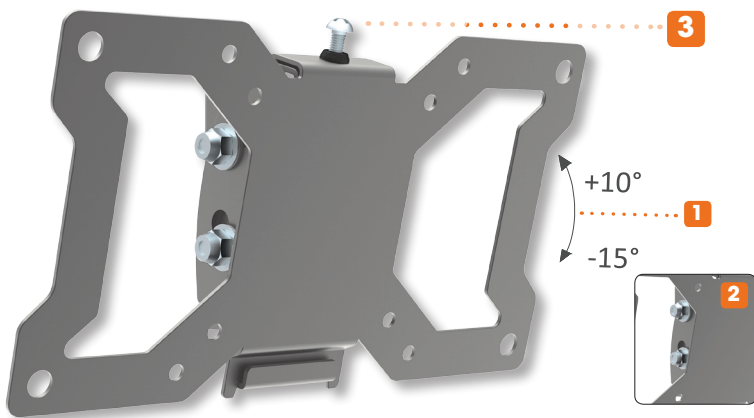

Visualizing Quality Control with Manhattan Mounts

Universal Flat-Panel TV Articulating Wall Mount

Model #423717

1. Optimize views with -15° to 10° tilt adjustment
2. Preset Hole For Easy Installation
3. Screw-in VESA Plate