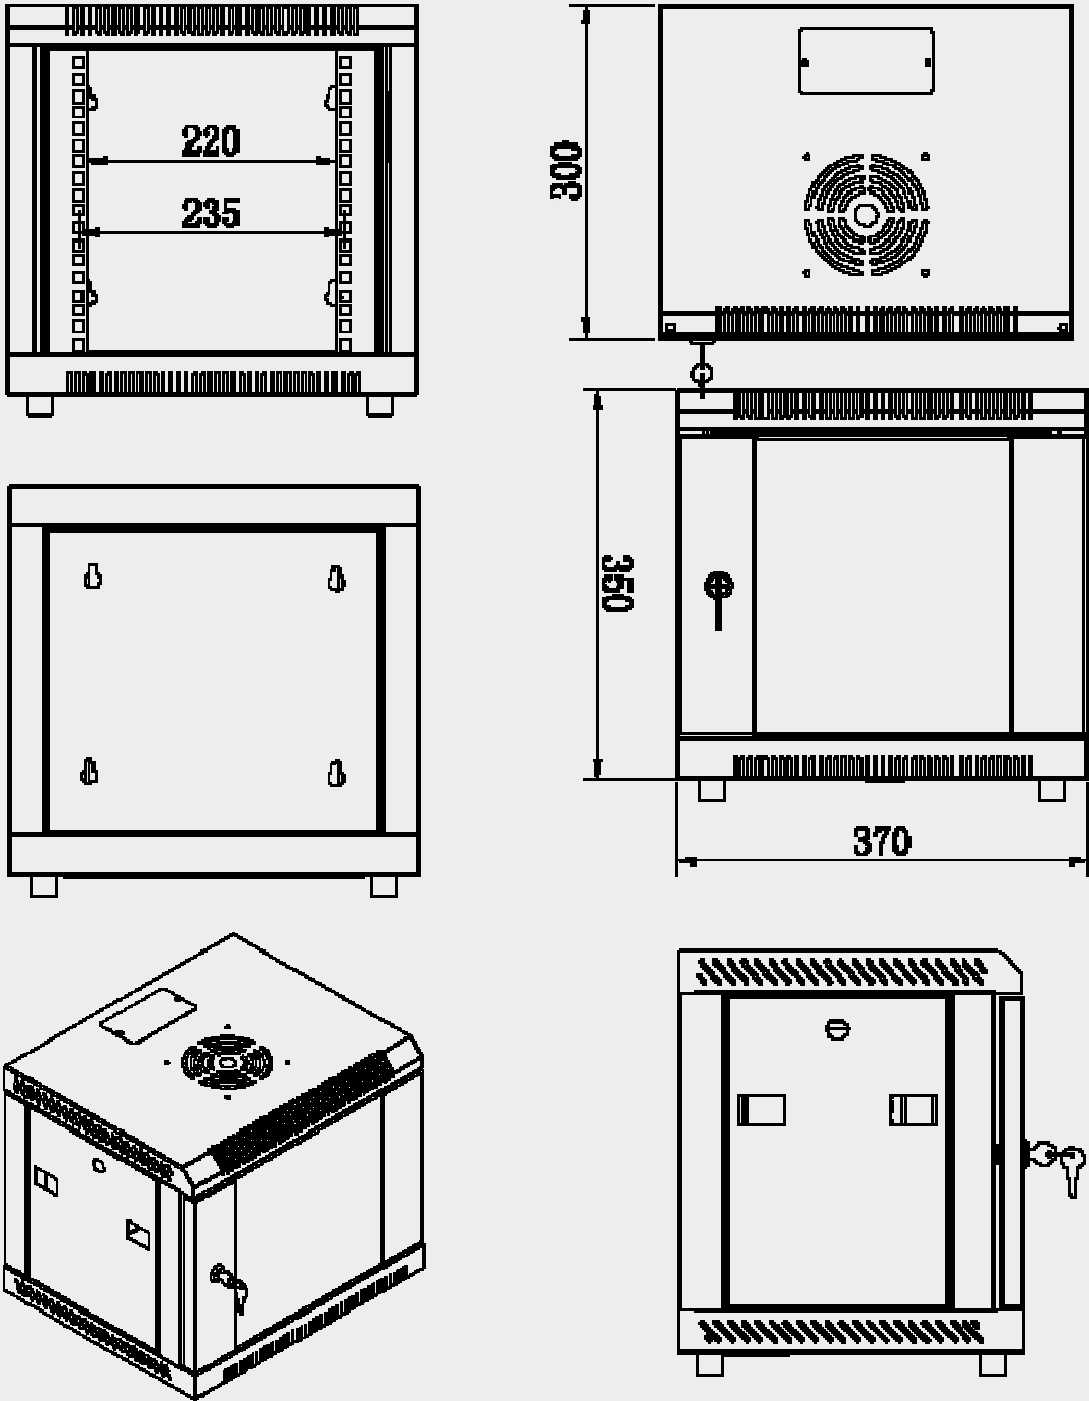

10-Inch Wall Mount Cabinets

Technical Drawings