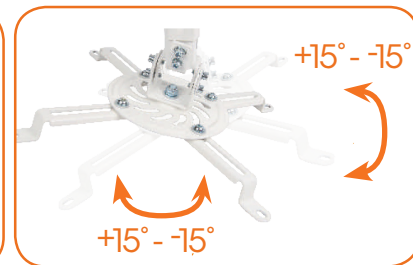

## Universal Projector Ceiling Mount

Model 461177

EASILY PUT A PROJECTOR IN PLACE AND KEEP IT IN PRIME POSITION

**13.5kg**

Holds Up To 13.5 kg (29.7 lbs.)

±15° tilt and  
±15° swivel

Adjustable Tilt and Swivel

- Securely holds most projectors up to 13.5 kg/29.7 lbs
- Optimize views with -15° ~ 15° tilt, -15° ~ 15° swivel, 360° rotate
- Easy installation ideal for home, office and commercial applications

360°

461186 Black

Adjustable support arms for projectors of different sizes

Multi-angle adjustments for quick and precise projector position

For more information, visit [manhattanproducts.com](http://manhattanproducts.com)