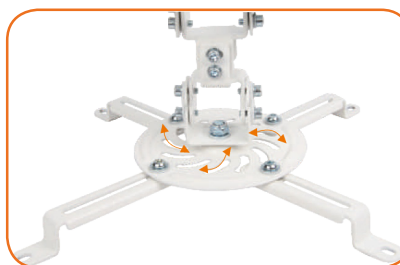

## Universal Projector Ceiling Mount

Model 461177

EASILY PUT A PROJECTOR IN PLACE AND KEEP IT IN PRIME POSITION

**13.5kg**

Holds Up To 13.5 kg (29.7 lbs.)

±15° tilt and  
±15° swivel

Adjustable Tilt and Swivel

- Securely holds most projectors up to 13.5 kg/29.7 lbs
- Optimize views with -15° ~ 15° tilt, -15° ~ 15° swivel, 360° rotate
- Easy installation ideal for home, office and commercial applications

360°

461186 Black

Adjustable support arms for projectors of different sizes

Multi-angle adjustments for quick and precise projector position

For more information, visit [manhattanproducts.com](http://manhattanproducts.com)