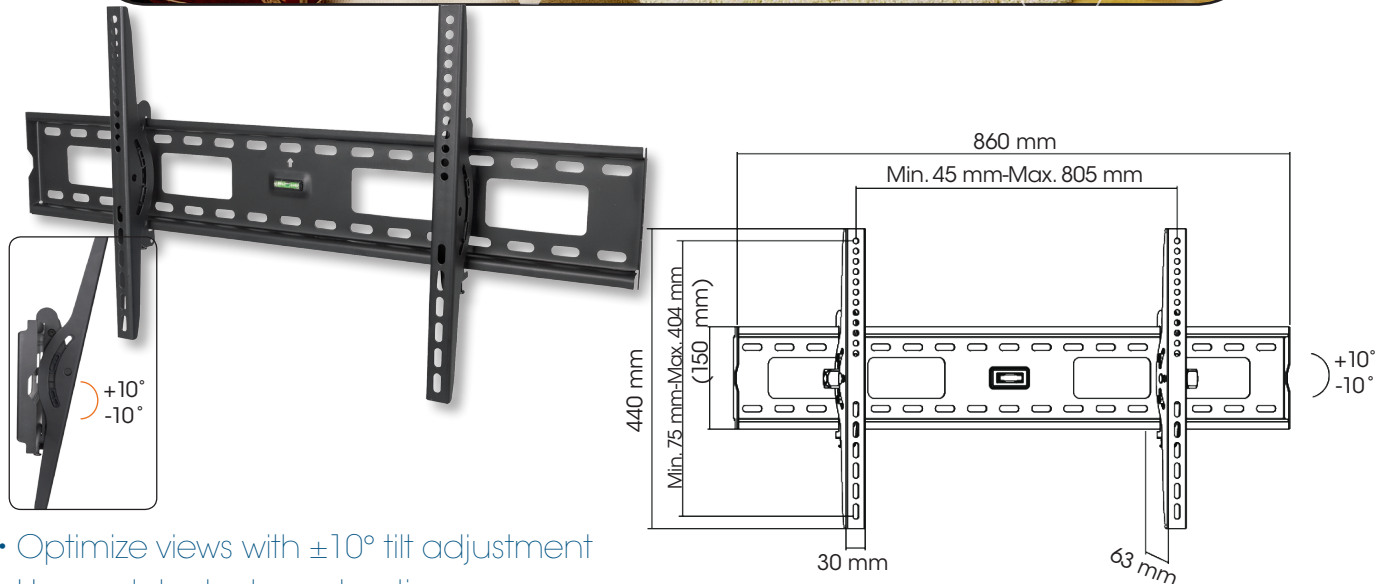

Visualizing Quality Control with Manhattan Mounts

Universal Flat-Panel TV Tilting Wall Mount

Model#423830

- Optimize views with $\pm 10^\circ$ tilt adjustment
- Heavy-duty steel construction
- Easy installation ideal for home, office and commercial applications
- Integrated Bubble Level
- VESA Compliant 200 x 200, 400 x 200, 300 x 300, 400 x 400, 600 x 400 or 800 x 400