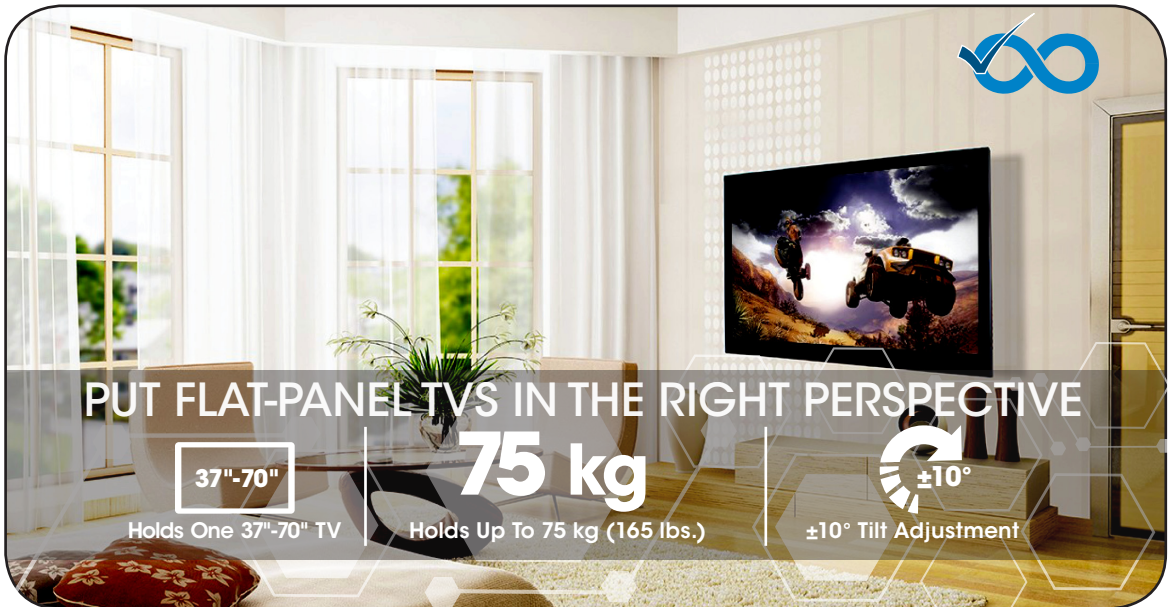

Visualizing Quality Control with Manhattan Mounts

Universal Flat-Panel TV Tilting Wall Mount

Model#423830

- Optimize views with $\pm 10^\circ$ tilt adjustment
- Heavy-duty steel construction
- Easy installation ideal for home, office and commercial applications
- Integrated Bubble Level
- VESA Compliant 200 x 200, 400 x 200, 300 x 300, 400 x 400, 600 x 400 or 800 x 400