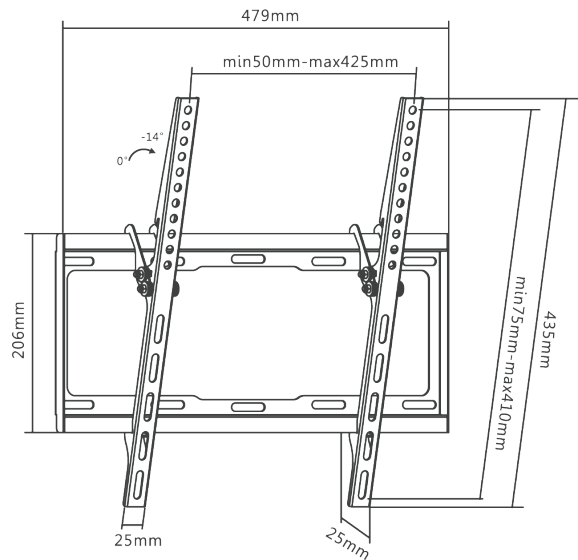

Visualizing Quality Control with Manhattan Mounts

Universal Flat-Panel TV Tilting Wall Mount

Model #460941

REACH OUT FOR A BETTER VIEW

35kg

Holds Up To 35 kg (77 lbs.)

32" - 55"

Holds One 32" - 55" TV

Adjustable Tilt

- Optimize views with 0° to -14° tilt adjustment
- Easy installation ideal for home, office and commercial applications
- Meets VESA standards—supports TVs from 32" to 55", 81-140 cm, up to 35 kg (77 lbs.)