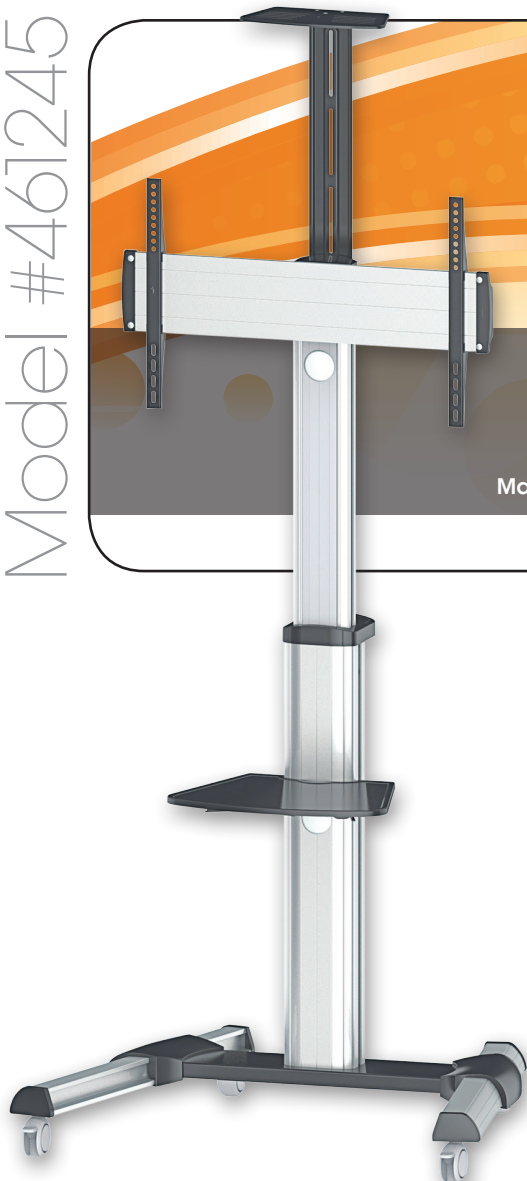

Visualizing Quality Control with Manhattan Mounts

Universal Multimedia TV Cart

Model #461245

- Meets VESA standards: 200 x 200, 300 x 300, 400 x 200, 400 x 400 & 600 x 400
- Heavy-duty casters with reinforced design to support equipment weight and allow for swift maneuverability