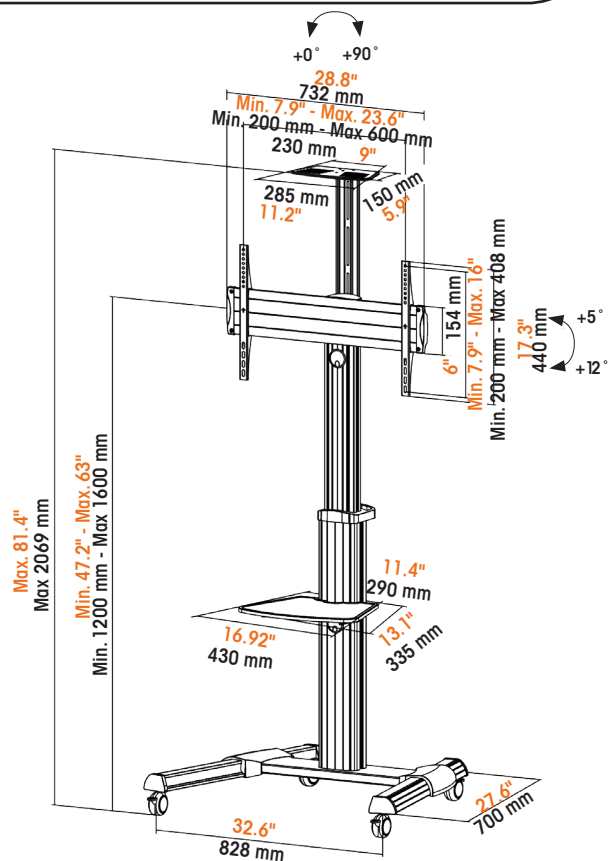

Visualizing Quality Control with Manhattan Mounts

Universal Multimedia TV Cart

Model #461245

- Meets VESA standards: 200 x 200, 300 x 300, 400 x 200, 400 x 400 & 600 x 400
- Heavy-duty casters with reinforced design to support equipment weight and allow for swift maneuverability