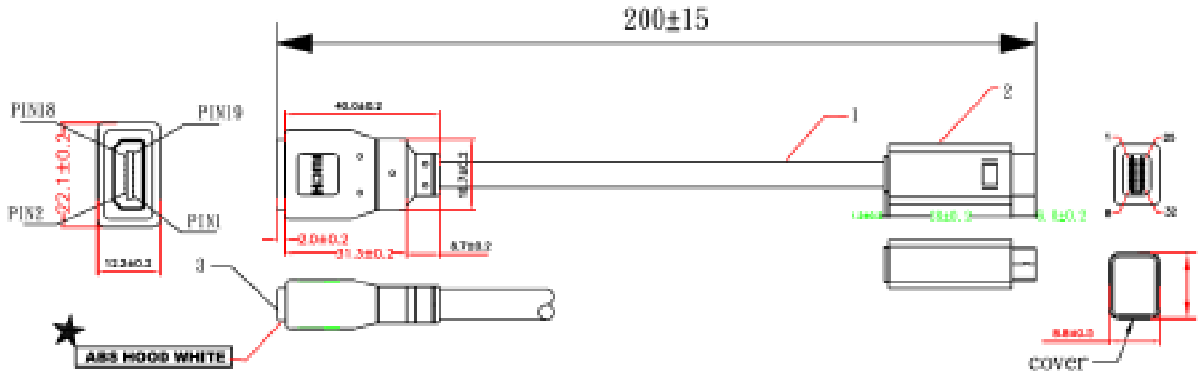

Mini-DVI to HDMI Adapter

Mini-DVI Male to HDMI Female

Easily connects a mini-DVI source with an HDMI cable.

The MANHATTAN® Mini-DVI to HDMI Adapter establishes a fast and convenient connection between a media source equipped with a mini-DVI port and an HDMI display cable. This single cable solution keeps installations and workplaces neat and orderly and requires no external power supplies or complicated configuration making it ideal for presentations, retail displays, trade events, training and more. Gold-plated contacts and full shielding help MANHATTAN Mini-DVI adapters provide clear and stable video transmissions. Durable white PVC jackets and molded boots with strain relief complement Macintosh systems and help ensure connections remain uninterrupted and steady.

REV.	DESCRIPTION	ENG.	APPROVAL

Pin	Assignment
HDMI19F	MINI-DVI32P
1	1
2	2
3	3, 10
4	4
5	5
6	11, 12
7	6
8	7
9	8
10	13, 14
11	9
12	10
13	15-16
14	11
15	18
16	12
17	17
18	13
19	14
20	19
SHELL	SHELL

ELECTRICAL PROPERTIES:

- 100% OPEN SHORT NIS-WIRE TEST
- Contact Resistance: 10 ohm
- Insulation Resistance: 5M ohm
- Hi-POT:300V AC/10ms

THESE DRAWINGS AND SPECIFICATIONS ARE THE PROPERTY OF MANHATTAN AND SHALL NOT BE REPRODUCED, COPIED OR USED IN ANY MANNER WITHOUT THE PRIOR WRITTEN CONSENT OF MANHATTAN.