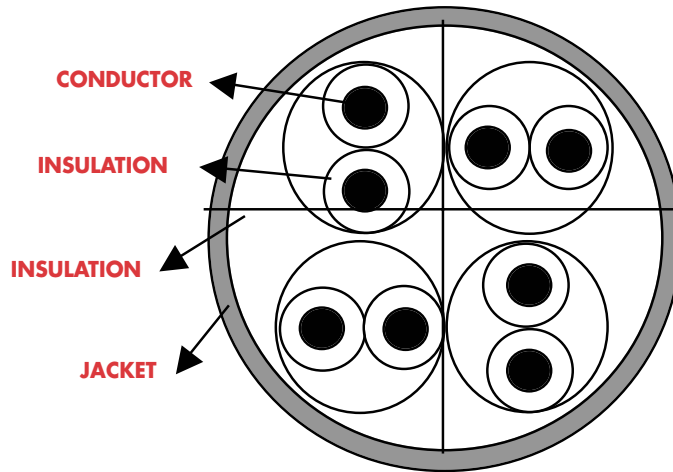

| Model | Type | Length | Color |
|---------------|-------|-------------------|-------|
| 326032 | Cat5e | 305 m (1,000 ft.) | Gray |
| 334143 | Cat6 | 305 m (1,000 ft.) | Gray |

Lifetime Warranty

Strict manufacturing standards ensure the highest quality in all INTELLINET NETWORK SOLUTIONS products. All items carry a full Lifetime Warranty — the strongest quality commitment anyone can make.

Model
326032
334143

Technical Drawing

Features

- UTP (Unshielded Twisted Pair)
- CM riser rated: can be used in riser with raceway/fireproof shaft
- Standards tested: meets or exceeds current Cat5e proposed standards (Model 326032) and Cat6 proposed standards (Model 334143)
- Length usage log on box to track remaining cable available for next job
- Lifetime Warranty

Specifications

- Gray colored
- Unshielded Twisted 4-Pair
- 24 AWG
- Stranded core
- PVC jacket
- Meets or exceeds Cat5e specifications (Model 326032) or Cat6 specifications (Model 334143)
- Ideal for 10Base-T, 100Base-TX and 1000Base-TX
- Flame retardant rating: CM; in-wall rated; permitted in 1- and 2-family residential riser applications or in riser with raceway/fireproof shaft; not permitted in plenums
- UL approved
- TIA Cat5e channel test 350 MHz
 - Return loss (db) = 16.3
 - Attenuation (db/100) = 45.0
 - Near-end crosstalk (db) = 30.1
 - Power sum-NEXT (db) = 28.1
 - Equal level-FEXT (db) = 12.9
 - Power sum-ELFEXT (db) = 9.9