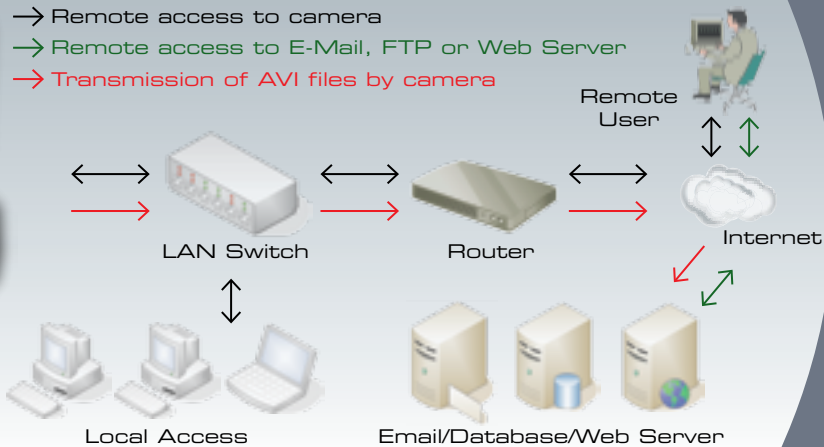

**LIFETIME
WARRANTY**

**Model
550307**

Features

- 1/3" SONY Super HAD CCD image sensor for excellent image quality
- Up to 25 frames per second in all image resolutions
- Supports image resolutions up to 720 x 576 (D1)
- Supports 54 Mbps Wireless 802.11g with WEP, WPA & WPA2 encryption
- For surveillance in low light or nighttime conditions, minimum 0 lux (complete darkness)
- Equipped with IR lens with IR sensor and 12 IR LEDs
- IR sensitive, supports external IR Illuminators
- Integrated motion detection with pre- and post-alarm image/video buffering
- Event-triggered FTP; email upload of still images/videos
- Audio support, full duplex, up to 3.4 kHz
- External connectors for mic input and speaker output
- Terminal block for external sensors or alarm devices
- Supports MPEG4 streaming and Motion-JPEG direct image access
- Supports MPEG4 video streaming with CBR (constant bit rate) and VBR (variable bit rate) modes
- Controllable frame rate
- Video access through any standard Web browser
- Supports IEEE 802.3af Power over Ethernet injectors, mid- and endspans
- Integrated HTTP Web server supporting 50 simultaneous user connections
- Integrated email, FTP, DDNS and DHCP client
- Extensive CGI API for software integration and remote programming operations
- Easy-to-use OCX for MS Visual Studio applications
- Includes Windows-based IP Installer and Multi-Viewer software for up to 4 cameras
- Lifetime Warranty

Specifications

STANDARDS

- IEEE 802.3 (10Base-T Ethernet)
- IEEE 802.3u (100Base-TX Fast Ethernet)
- IEEE 802.3af (Power over Ethernet)
- IEEE 802.11b (11 Mbps Wireless LAN)
- IEEE 802.11g (54 Mbps Wireless LAN)

GENERAL

- 32-bit ARM9 RISC CPU
- 16 MByte video frame buffer
- Image buffer: 200 frames (CIF)
- 8 Mbyte flash memory
- 32 Mbyte SDRAM
- Supported image resolutions: D1 (720 x 576), VGA (640 x 576), CIF (352 x 288)
- Audio support:
  - Full duplex
  - Bandwidth: 300 Hz to 3.4 kHz
  - Audio input: 3.5 mm / 1.8" mic input jack
  - Audio output: 3.5 mm / 1.8" speaker output jack
- Protocols supported: TCP/IP, UDP, HTTP, FTP, SMTP, DHCP, DNS, ARP, ICMP, RTSP, RTC
- Certifications: FCC Class B, RF: EN300328, EMC: EN301489-1/-7, Safety: EN60950-1

WIRELESS

- Data rates:
  - IEEE 802.11b (11 Mbps, 5.5 Mbps, 2 Mbps, 1 Mbps)
  - IEEE 802.11g (54 Mbps, 48 Mbps, 36 Mbps, 24 Mbps, 18 Mbps, 12 Mbps, 9 Mbps, 6 Mbps)
- Data encryption: WEP (64-bit & 128-bit), WPA- and WPA2-PSK (with TKIP and AES authentication)
- Antenna: single detachable dipole antenna with RP-SMA connector, 2 dBi gain
- Operation modes: Infrastructure, Ad Hoc
- Preamble modes: long, short, auto

IMAGE SENSOR & LENS

- 1/3" SONY Super HAD CCD sensor
- 470k pixel array
- S/N ratio: > 48 dB