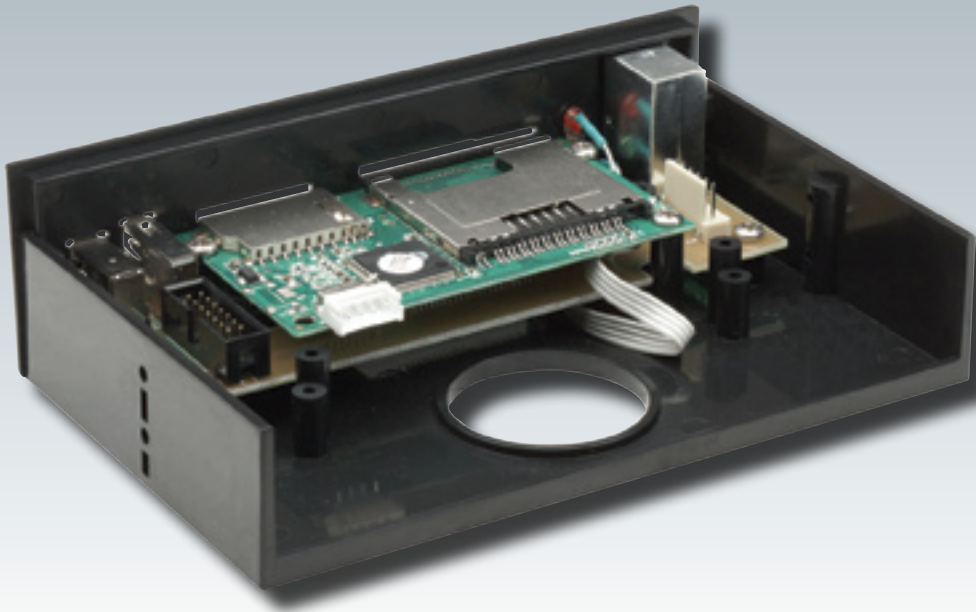

Model
702775

Features

- Easily access media and manage content includes slot-to-slot read/write/copy capability
- Convenient front-mount USB, FireWire, microphone and audio ports
- Compatible with CompactFlash, Microdrive, Memory Stick, MagicGate, SecureDigital and Multimedia
- Supports Automatic Card Detection and data transfer speeds up to 480 Mbps
- Eliminates need for direct connection of media device to save battery power
- Windows and Mac compatible – hot swappable, Plug and Play
- Lifetime Warranty

Specifications

GENERAL

- Drivers, cable, bracket with screws and manual included
- Compatible with Windows 98SE/2000/Me/XP/Vista and Mac OS 9.X or later
- Compliant with USB Specification Revision 2.0 and USB 1.1
- 1394a FireWire port
- 121.9 g (4.3 oz); 570 x 400 x 310 mm (22.4 X 15.7 X 12.2 in.)

SUPPORTS

CompactFlash Type I/II, Extreme CF, Extreme III CF, Ultra II CF, CF High Speed, XS-CF, CF Elite Pro, CF PRO I/II, CF Picture, CF W/a, CF UltraX*, IBM and Hitachi Microdrive, MagicStore, Memory Stick, Memory Stick PRO, Memory Stick Duo*, Memory Stick PRO Duo*, Memory Stick Extreme PRO, Memory Stick Extreme III PRO, Memory Stick Ultra II PRO, MagicGate, MagicGate PRO, MagicGate Duo*, MagicGate PRO Duo*, High Speed MagicGate PRO, High Speed MagicGate PRO Duo*, High Speed Memory Stick PRO, High Speed Memory Stick PRO Duo*, Memory Stick ROM, Memory Stick Select, SecureDigital (SD), miniSD*, High Speed miniSD*, miniSDHC*, SDHC, Extreme SD*, Extreme III SD, Ultra II SD, Ultra-X SD, Ultra Speed SD, Pro SD, Elite Pro SD, High Speed SD, microSD, TransFlash*, MMC/MMC II, RS-MMC*, High Speed MMC/RS-MMC*, Ultra RS MMC*, DV-RS MMC*, MMCplus/100x/200x, MCCmobile, SmartMedia, SmartMedia ROM and XD/Type M/Type H

* Adapter required (not included)

For more information on MANHATTAN products, consult your local dealer or visit www.manhattan-products.com.

MANHATTAN
BRINGING COMPUTERS TO LIFE

Copyright © MANHATTAN

All names of products or services mentioned herein are trademarks or registered trademarks of their respective owners. Distribution and reproduction of this document, and use and disclosure of the contents herein, are prohibited unless specifically authorized.

MH-702775-DS-0308-01