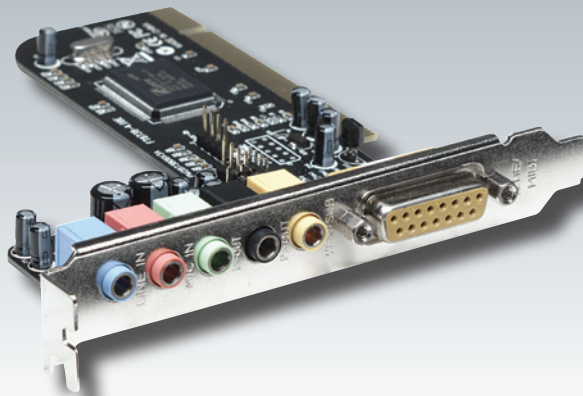

Model
173124

Features

- Easily installs in desktop computers to provide an enhanced 5.1-channel surround sound experience
- Built-in, 32 Ohm earphone buffer ideal for headphones
- Playback and recording with sampling rate of up to 48 kHz
- Supports HRTF 3D positional audio, DirectMusic, DirectSound 3D and A3D interfaces
- Plug and Play, Windows compatible
- Lifetime Warranty

Specifications

GENERAL

- Ports
  - External: line-in, microphone-in, front-out, rear-out and center/subwoofer-out
  - Internal: aux-in, analog CD-in (Sony) and analog CD-in (Panasonic)
- C-MEDIA 8738 chipset
- 6Ch DAC for AC3 5.1Ch
- Sound Blaster and Sound Blaster Pro compatible
- Game/MIDI port MPU-401 UART and Sound Blaster MIDI mode/standard IBM PC game port compatible
- 16-bit duplex CODEC

SYSTEM REQUIREMENTS

- PC Intel Celeron 350 MHz or AMD K6II 500 MHz or above
- 128 MB RAM
- Windows 98SE/Me/2000/XP/Vista
- CD-ROM drive

PACKAGE CONTENTS

- 5.1 Channel with Game/MIDI Port PCI Sound Card
- User manual and driver CD

For more information on MANHATTAN products, consult your local dealer or visit www.manhattan-products.com.

MANHATTAN™
BRINGING COMPUTERS TO LIFE

Copyright © MANHATTAN

All names of products or services mentioned herein are trademarks or registered trademarks of their respective owners. Distribution and reproduction of this document, and use and disclosure of the contents herein, are prohibited unless specifically authorized.

MH-173124-DS-1006-02