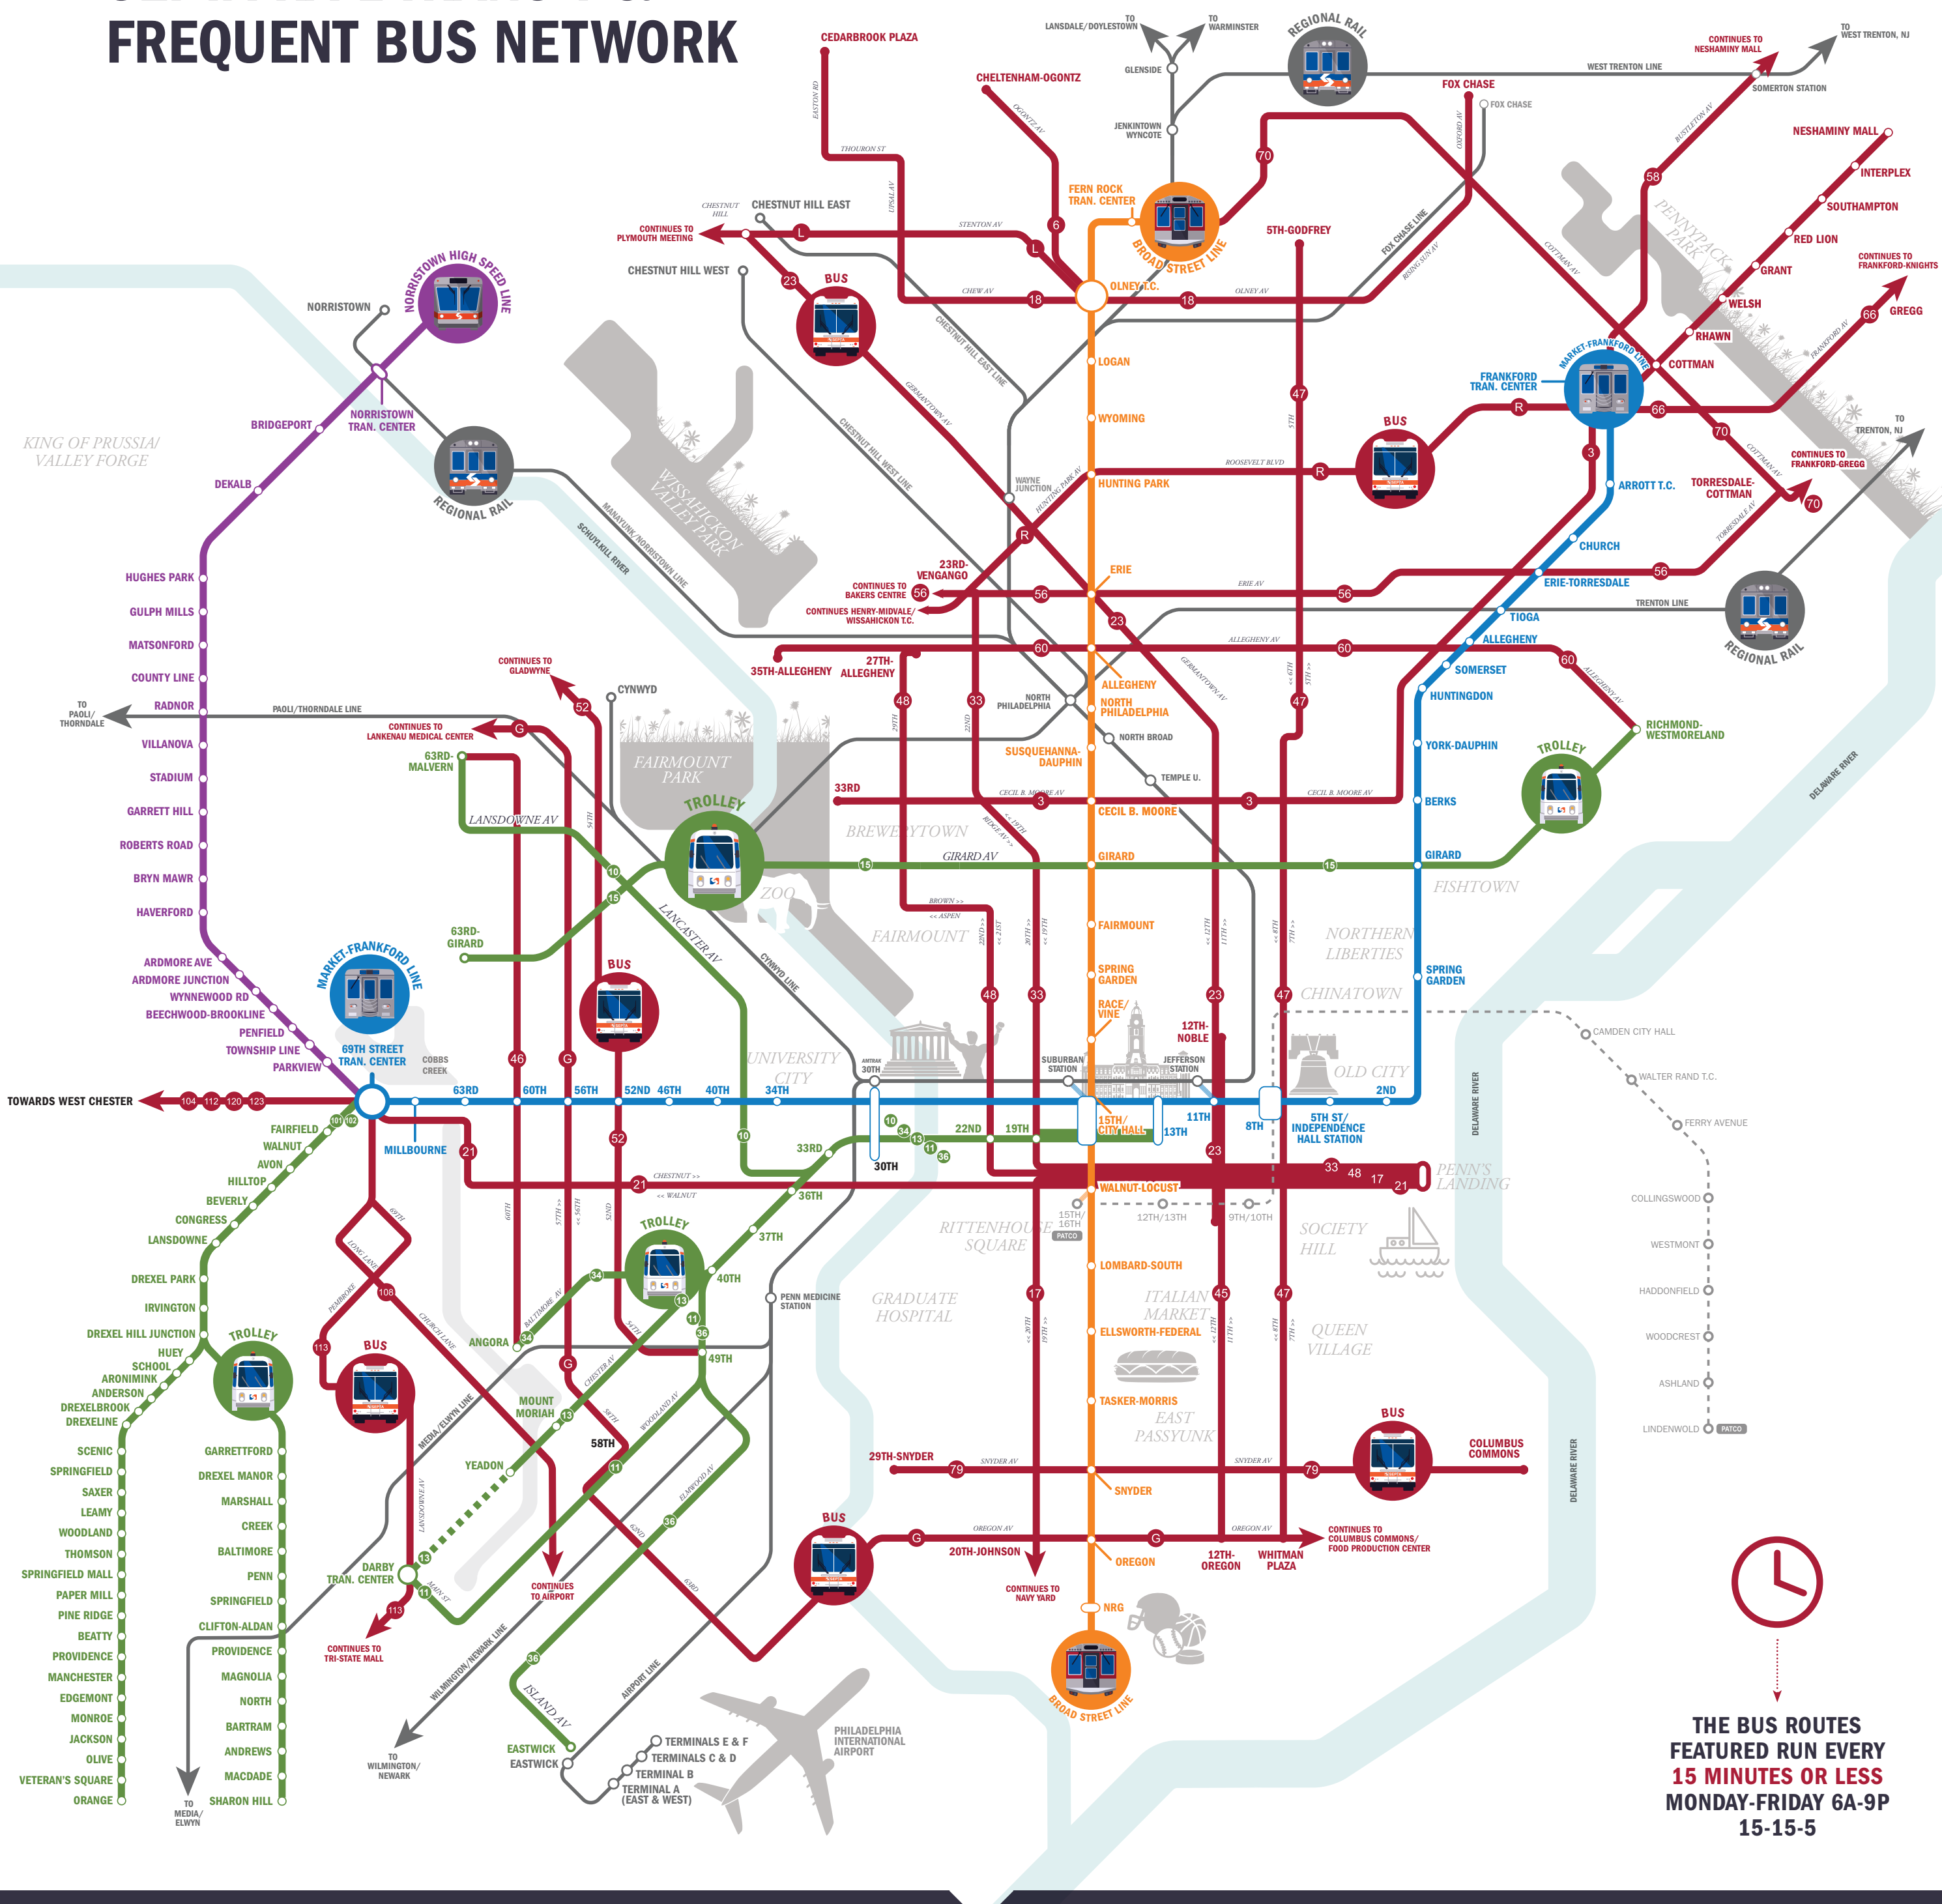

# SEPTA RAIL TRANSIT & FREQUENT BUS NETWORK

  
**THE BUS ROUTES  
 FEATURED RUN EVERY  
 15 MINUTES OR LESS  
 MONDAY-FRIDAY 6A-9P  
 15-15-5**

**VISIT ISEPTAPHILLY.COM FOR LINKS TO FULL TRANSIT MAPS, FARE INFO, AND SCHEDULES**